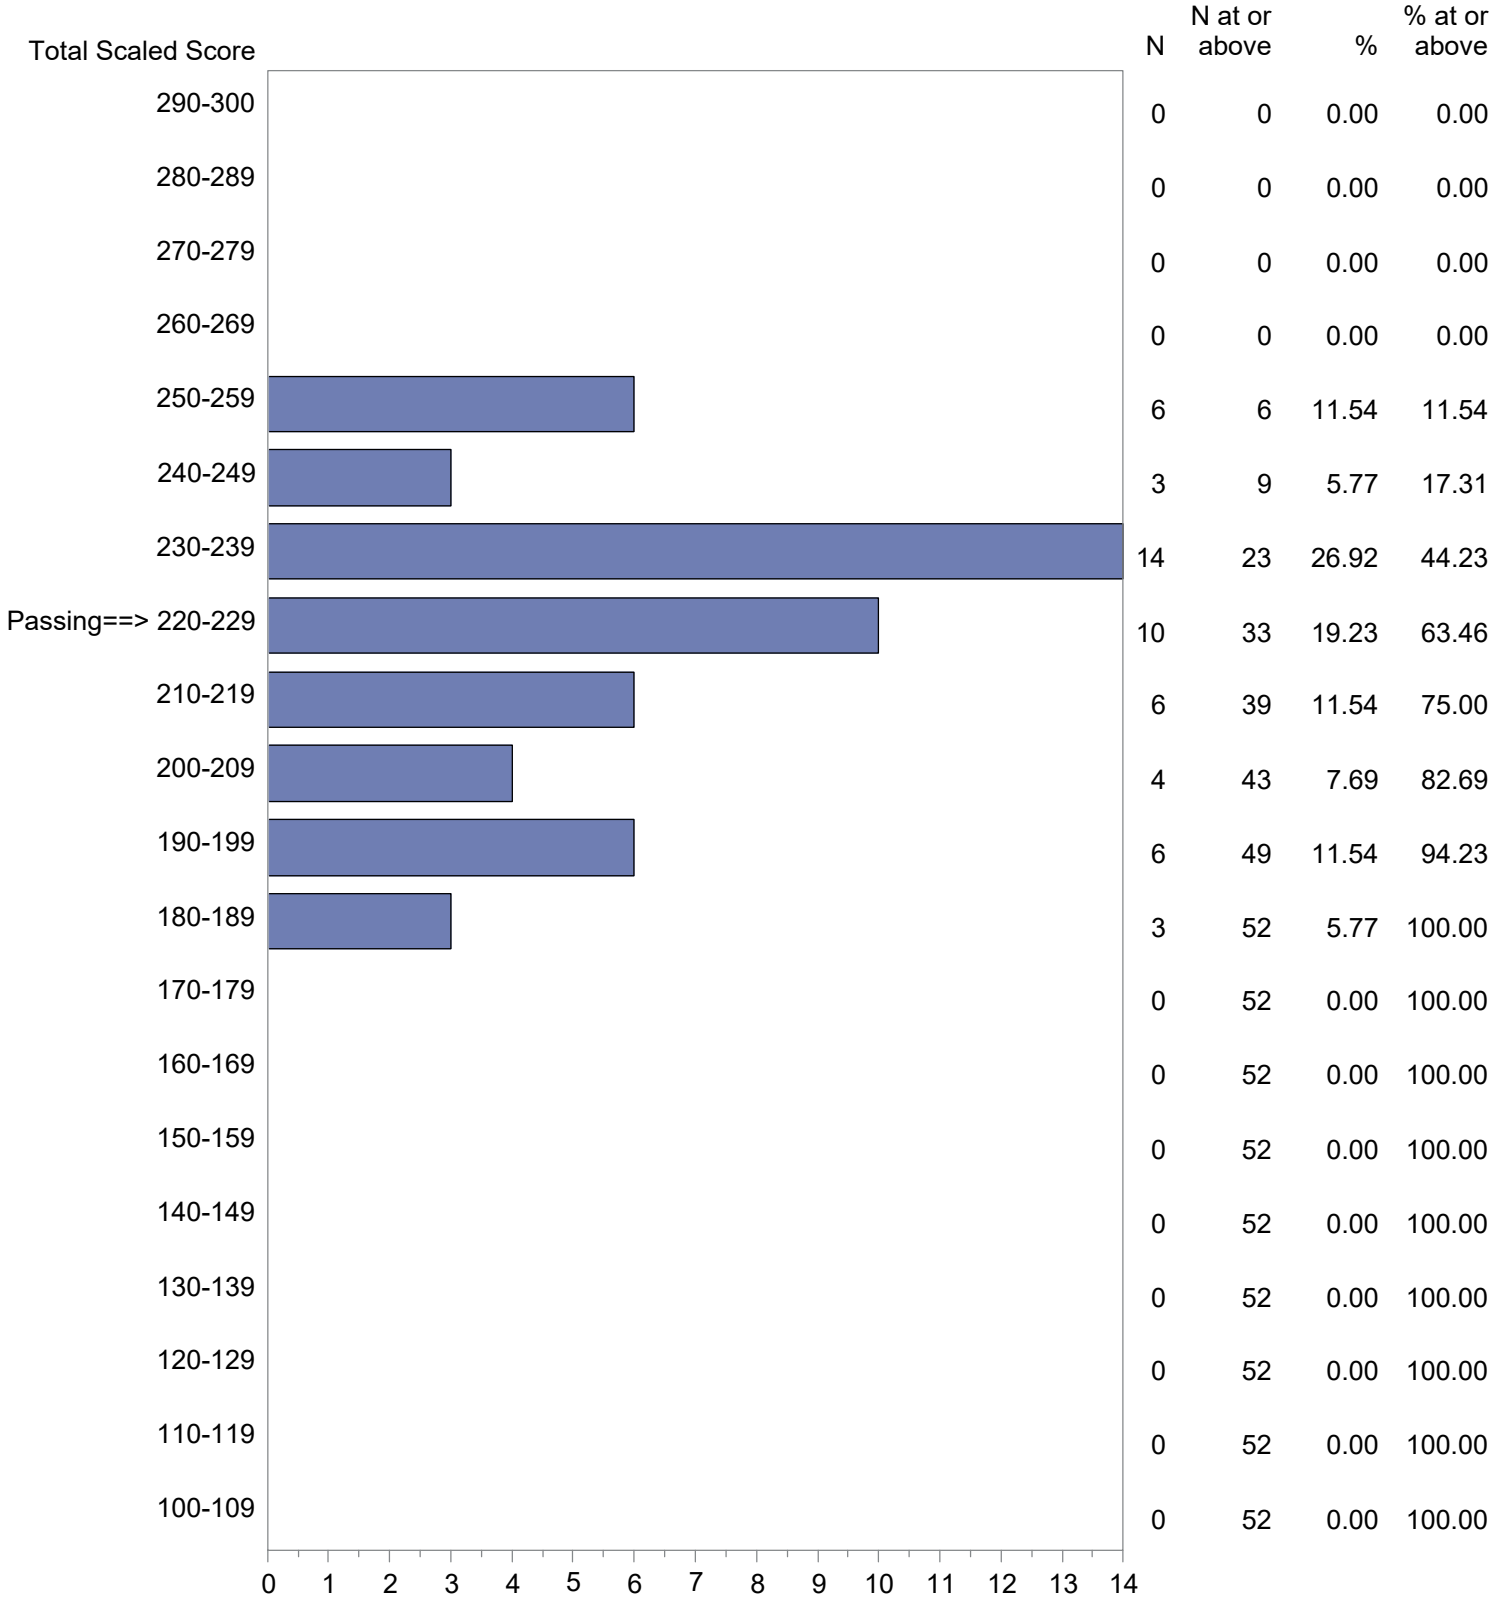

CONFIDENTIAL: NOT FOR DISTRIBUTION

Michigan Test For Teacher Certification (MTTC)
October 1, 2023 - September 30, 2024
Total Scaled Score Distribution by Test Field (All Forms)

Test Field=English Language Arts (7-12) (130)