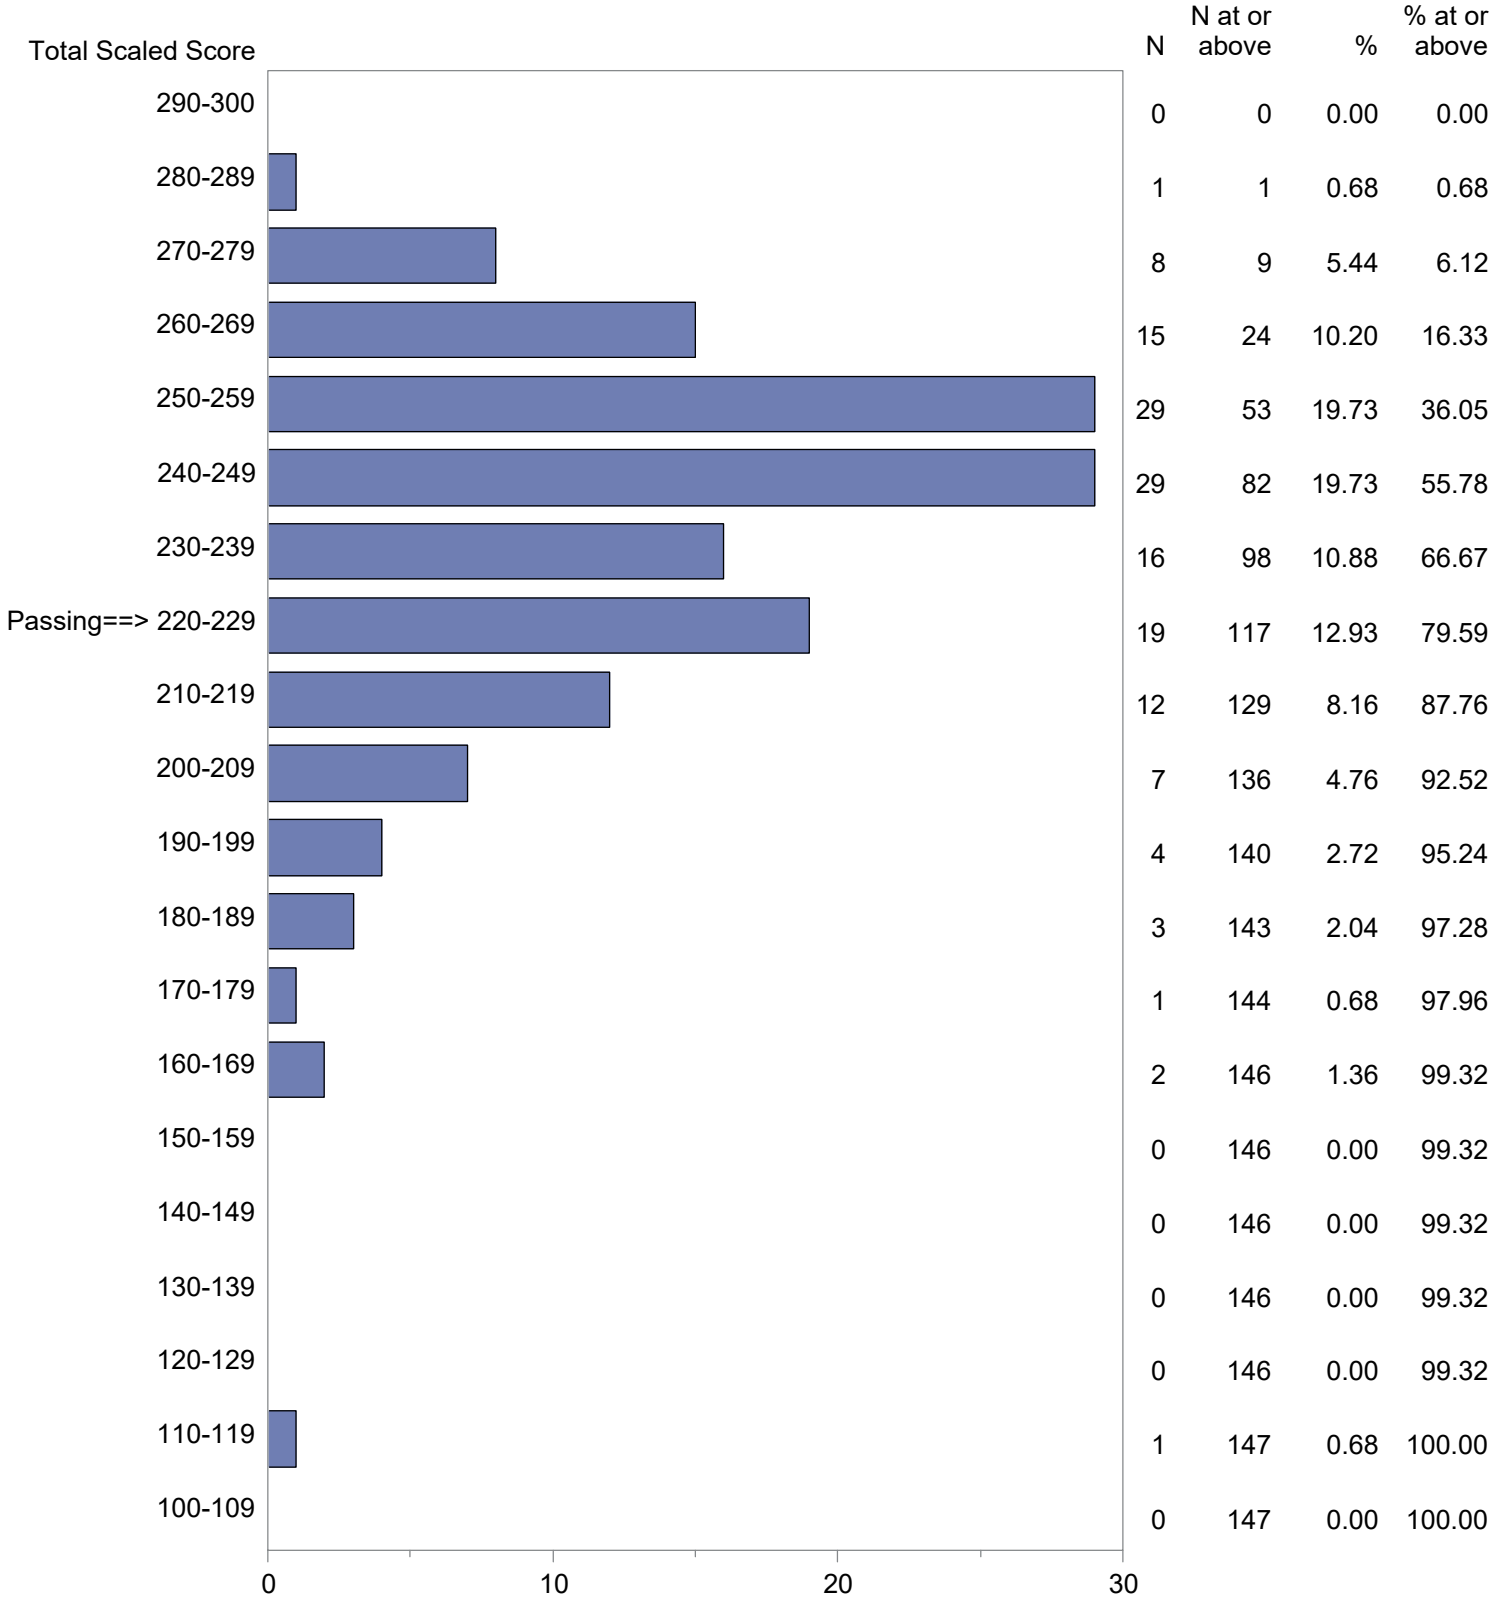

CONFIDENTIAL: NOT FOR DISTRIBUTION

Michigan Test For Teacher Certification (MTTC)
October 1, 2023 - September 30, 2024
Total Scaled Score Distribution by Test Field (All Forms)

Test Field=Autism Spectrum Disorder (064)