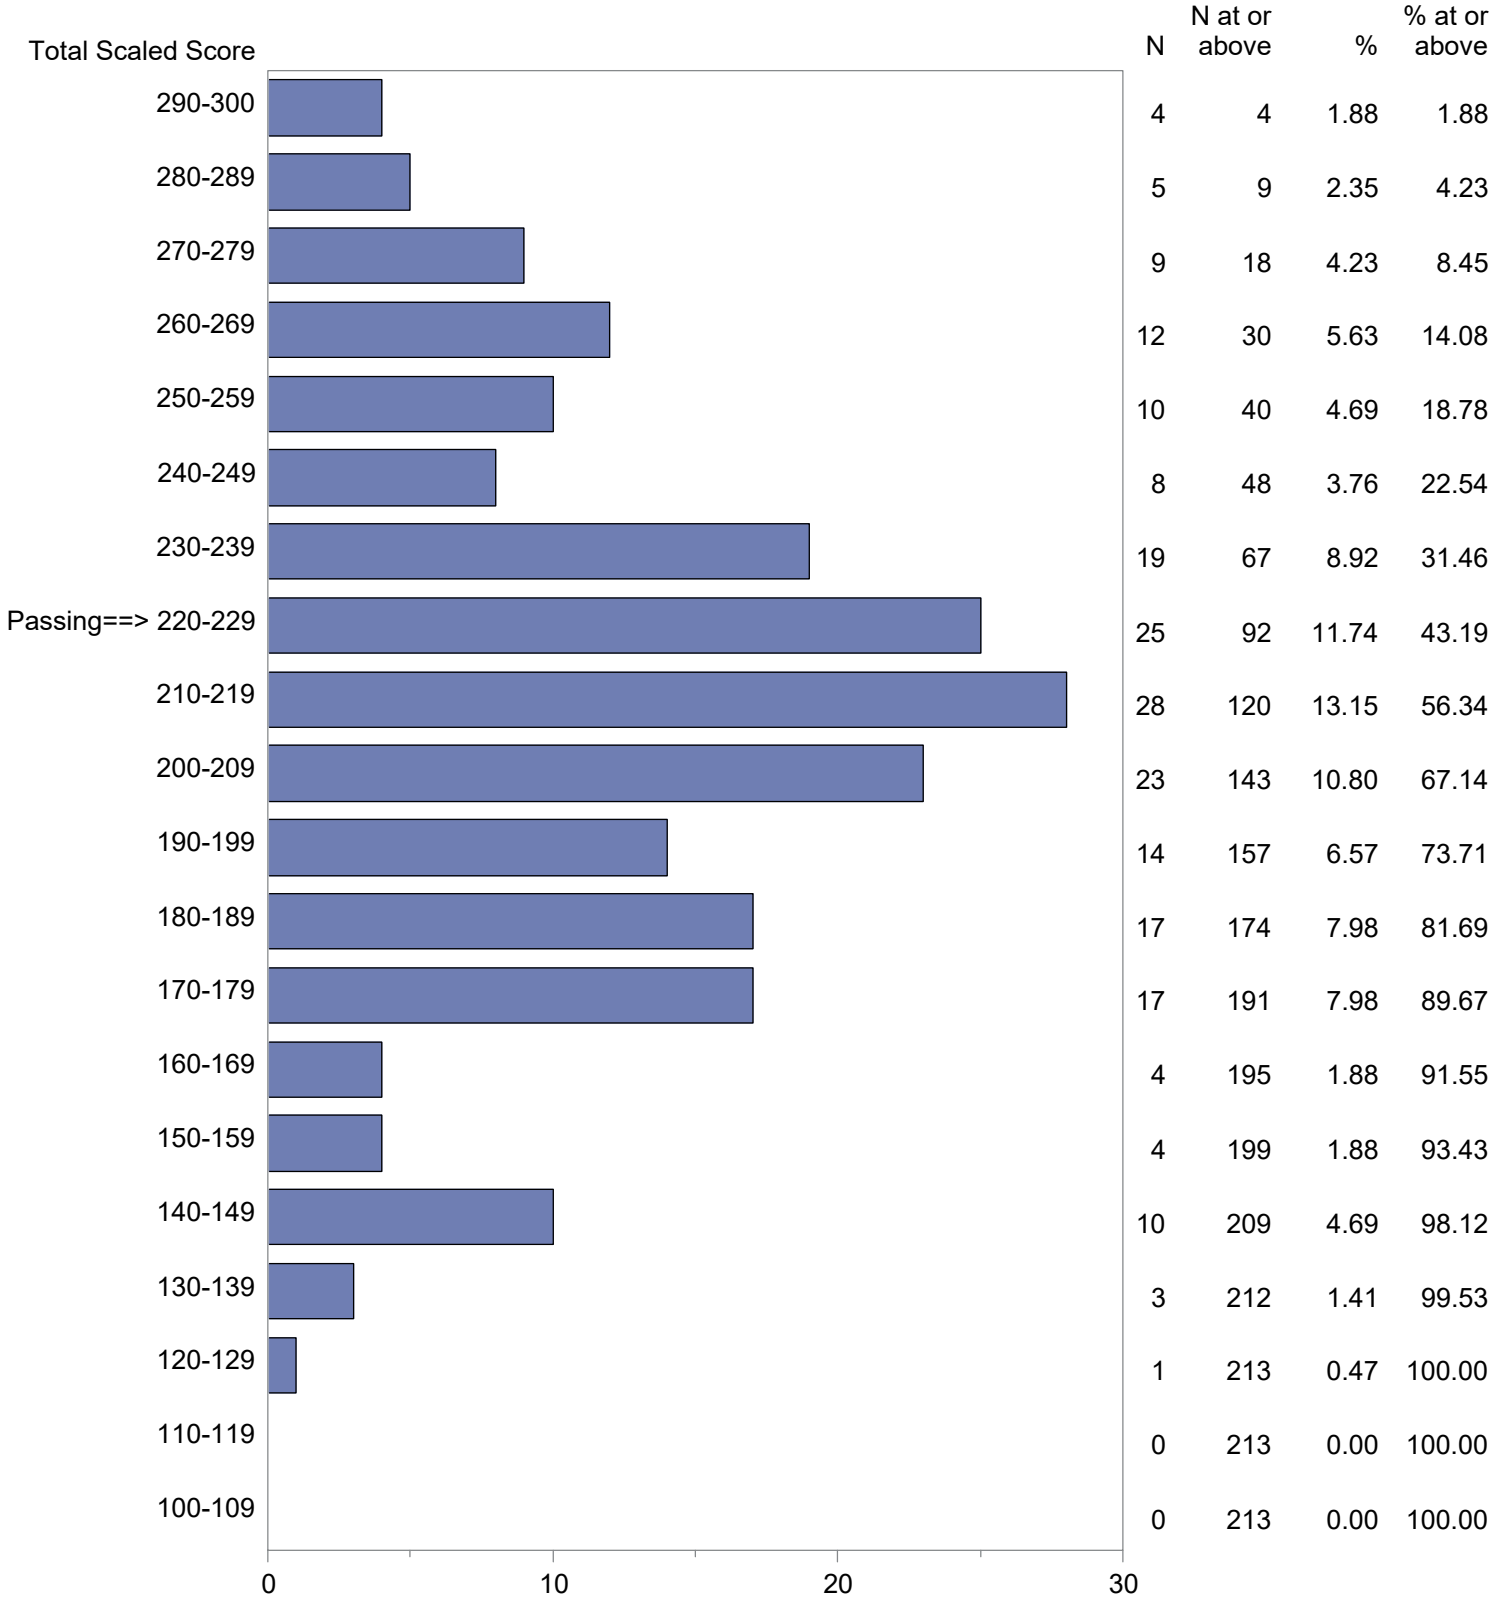

CONFIDENTIAL: NOT FOR DISTRIBUTION

Michigan Test For Teacher Certification (MTTC)
October 1, 2023 - September 30, 2024
Total Scaled Score Distribution by Test Field (All Forms)

Test Field=Mathematics (Elementary) (089)