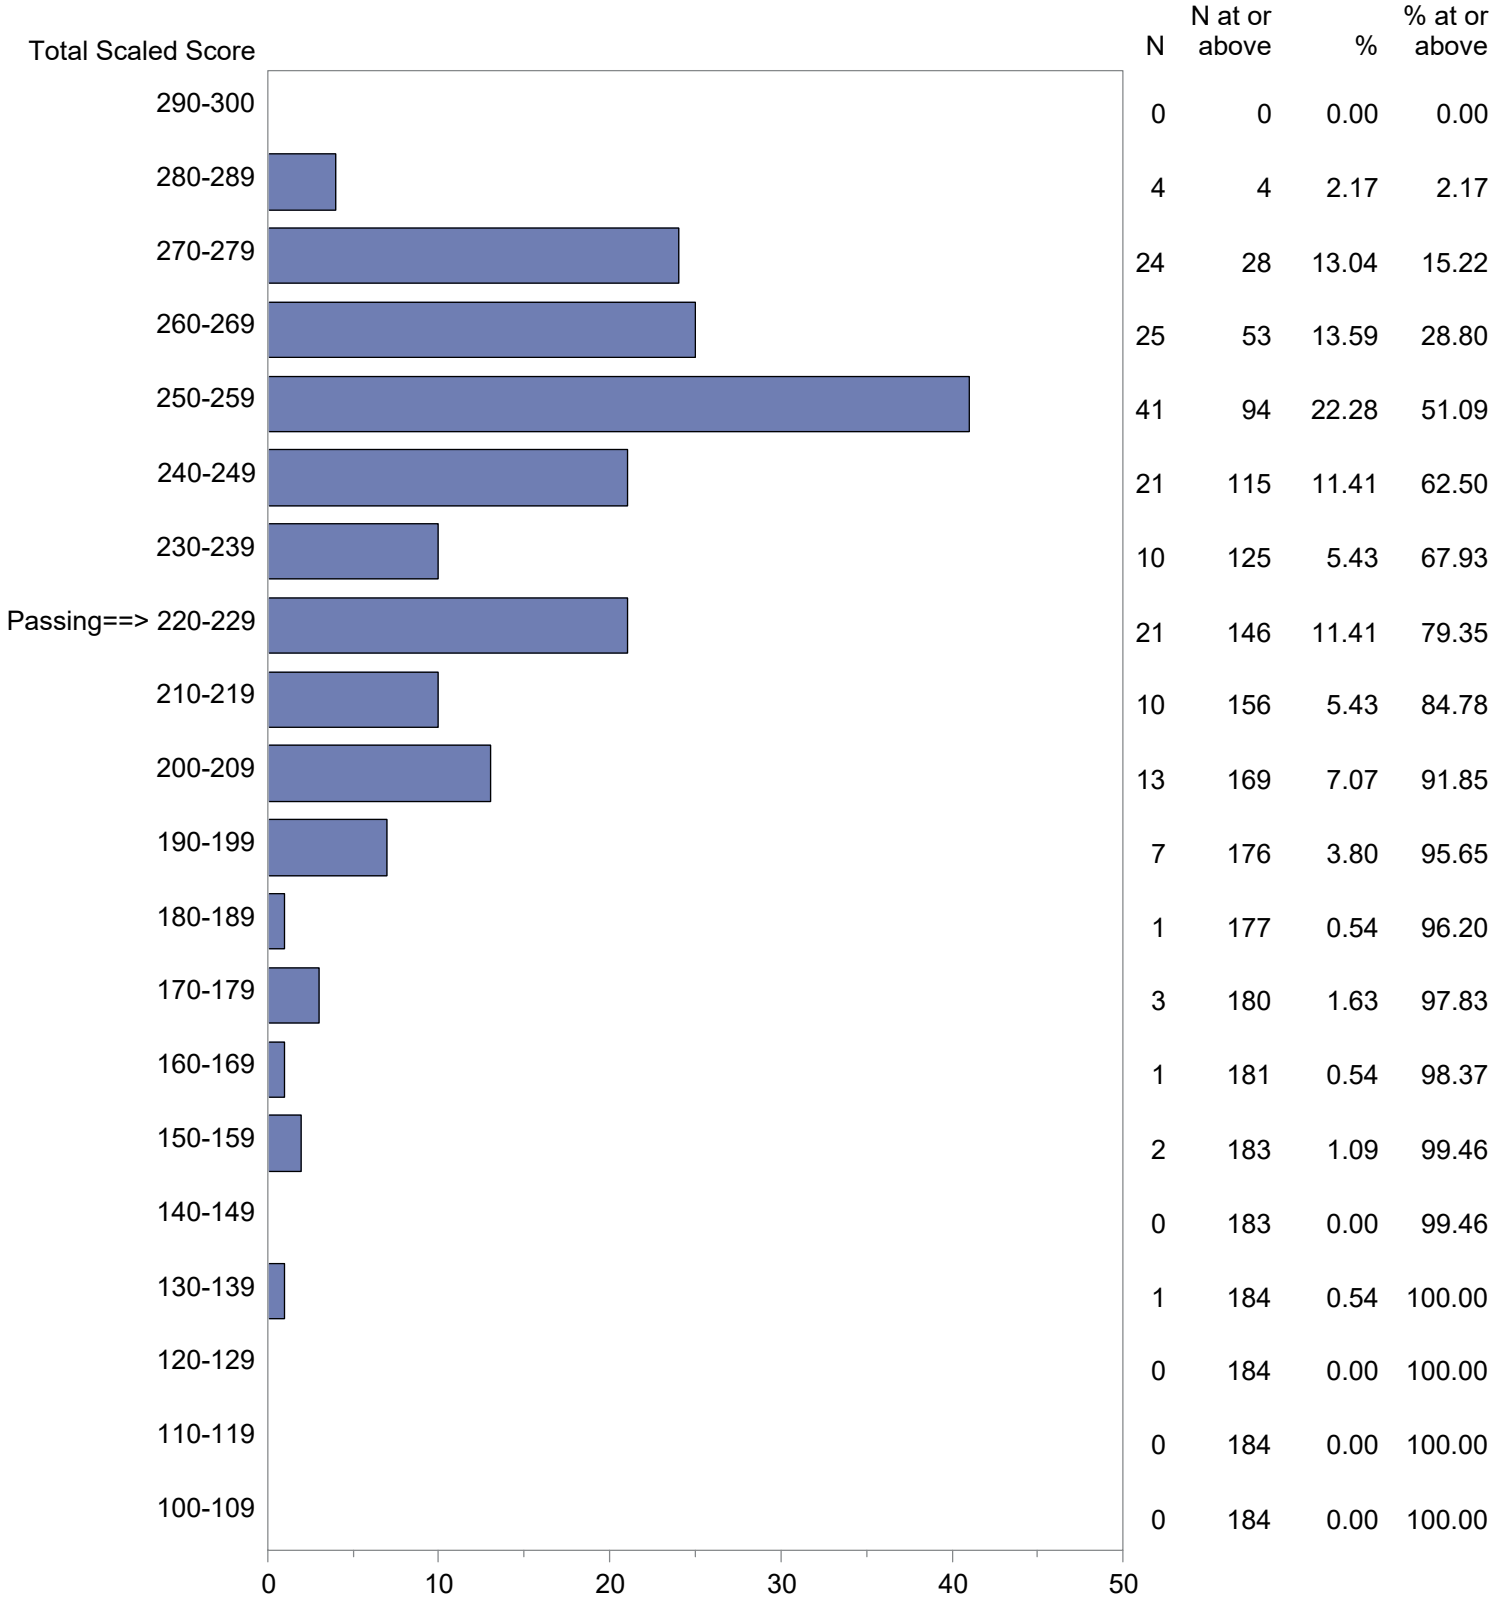

CONFIDENTIAL: NOT FOR DISTRIBUTION

Michigan Test For Teacher Certification (MTTC)
October 1, 2023 - September 30, 2024
Total Scaled Score Distribution by Test Field (All Forms)

Test Field=School Counselor (051)