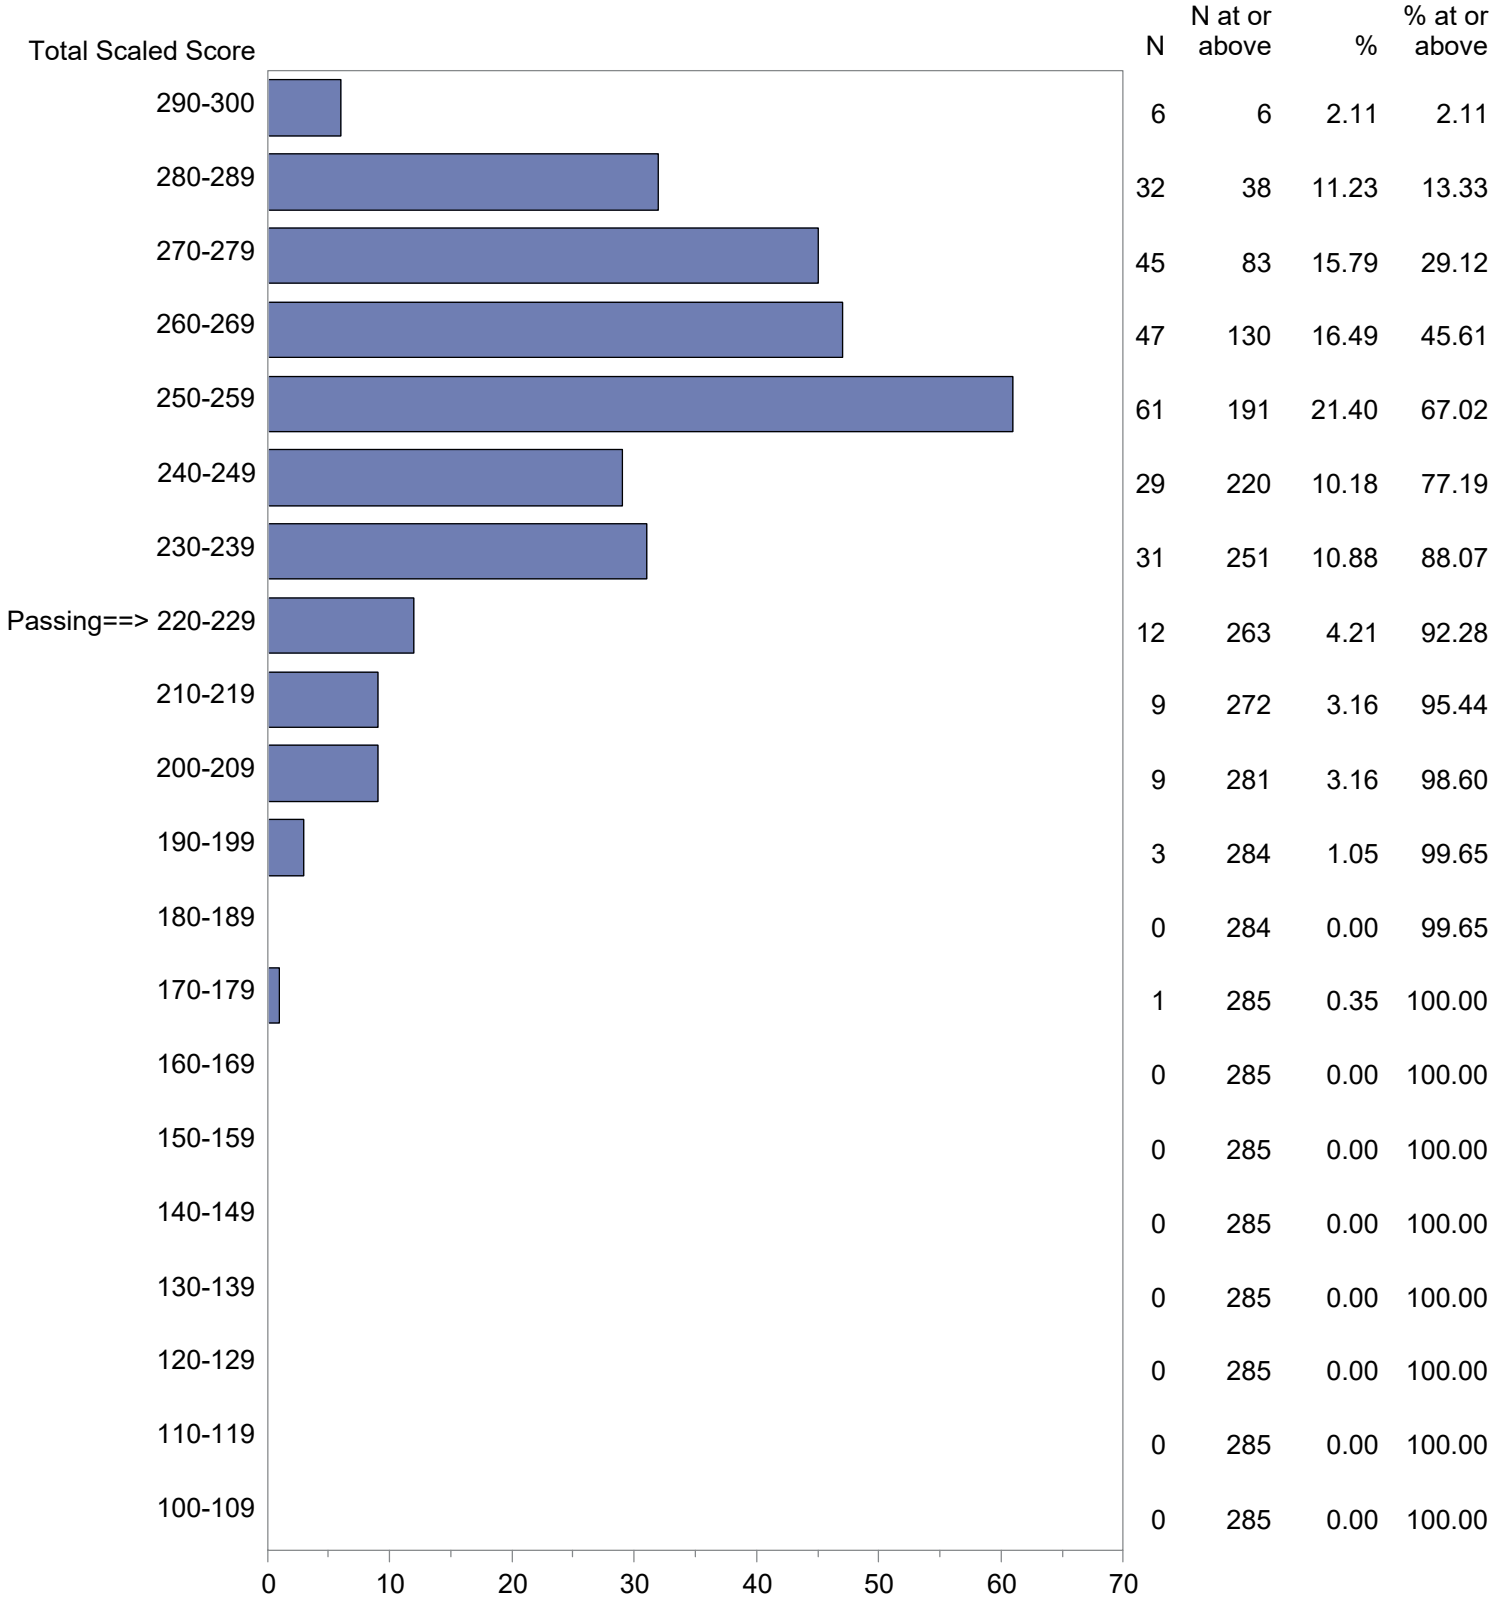

CONFIDENTIAL: NOT FOR DISTRIBUTION

Michigan Test For Teacher Certification (MTTC)
October 1, 2023 - September 30, 2024
Total Scaled Score Distribution by Test Field (All Forms)

Test Field=Health Education (112)