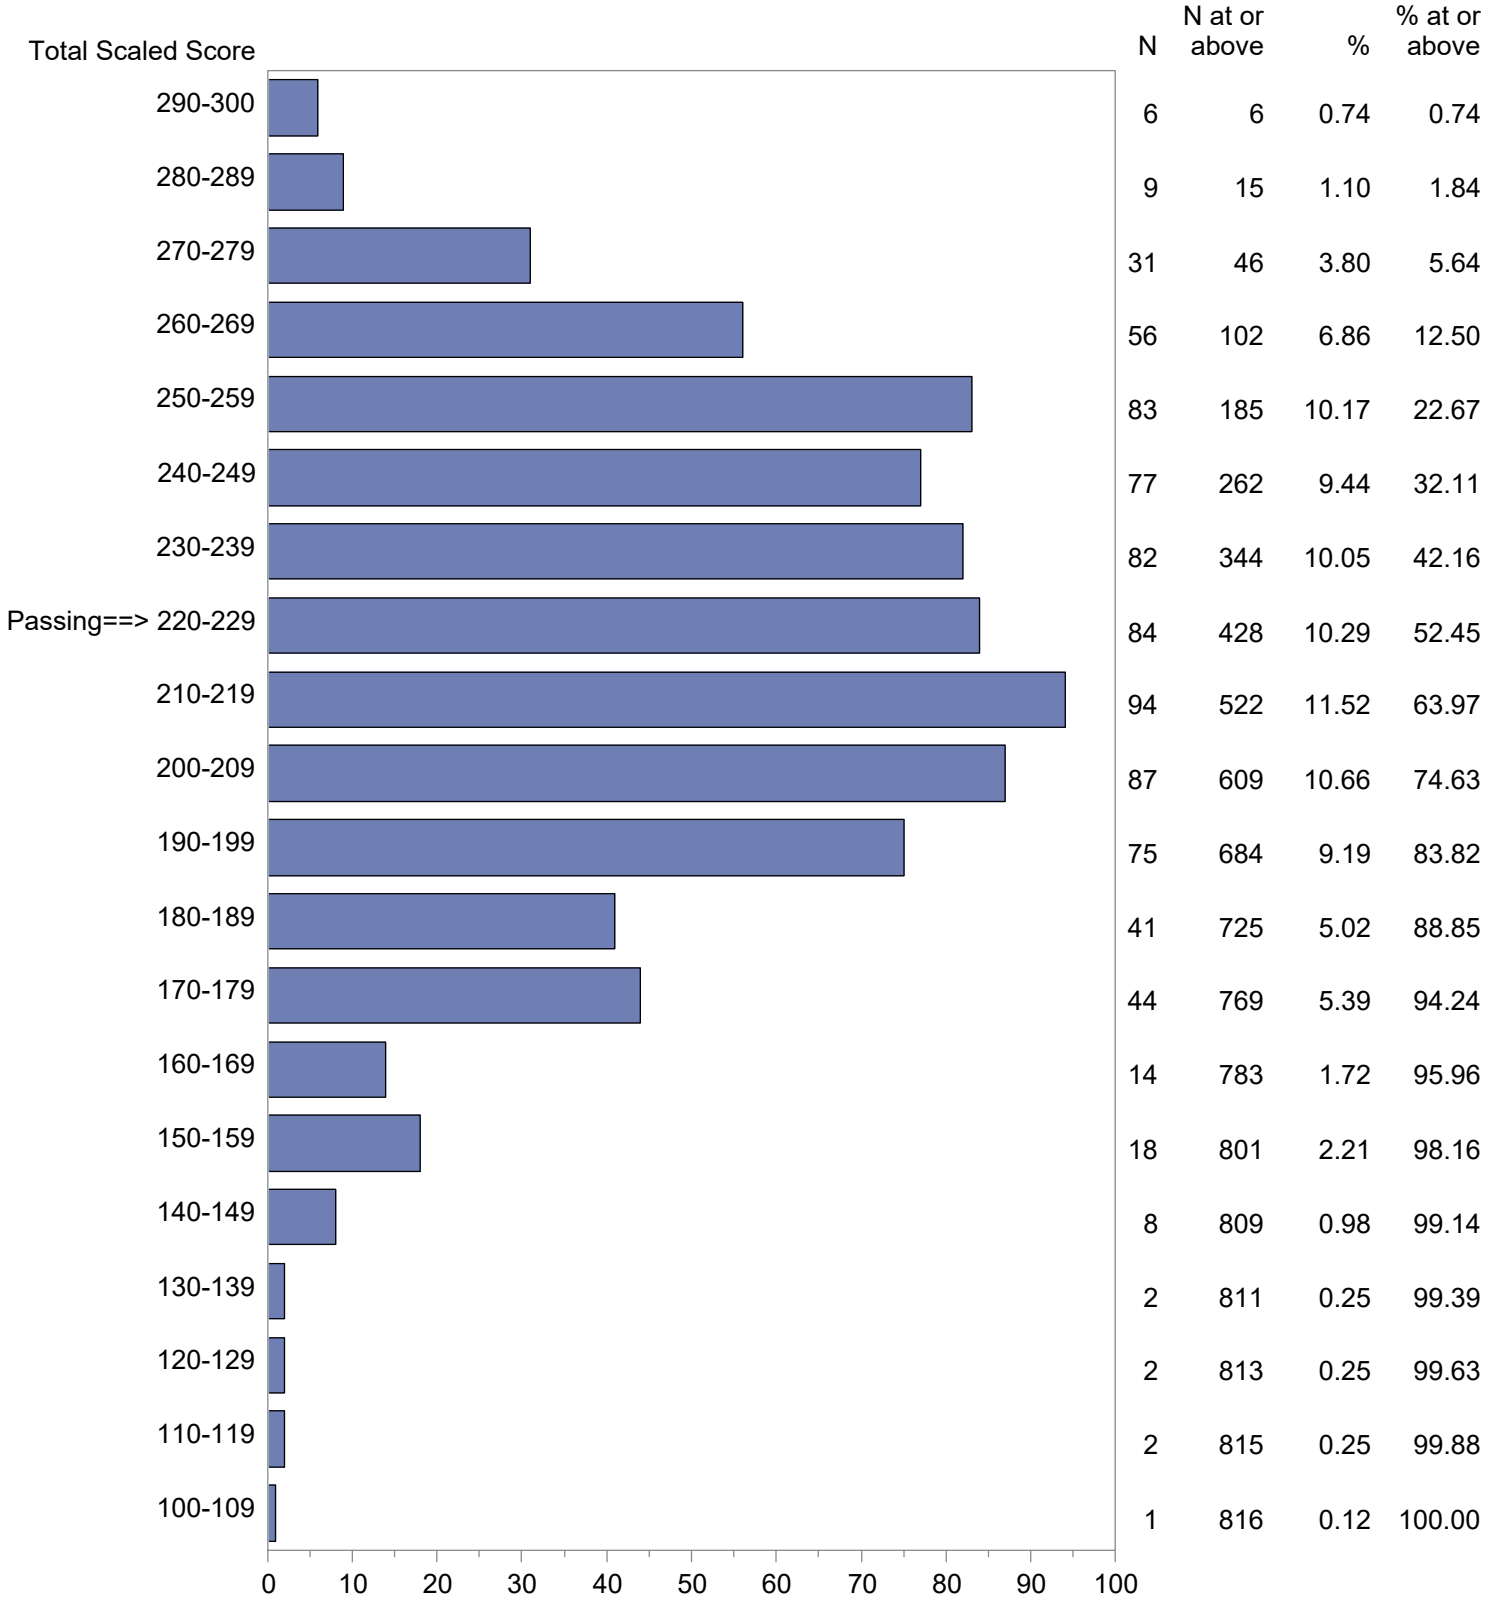

CONFIDENTIAL: NOT FOR DISTRIBUTION

Michigan Test For Teacher Certification (MTTC)
October 1, 2023 - September 30, 2024
Total Scaled Score Distribution by Test Field (All Forms)

Test Field=English (002)