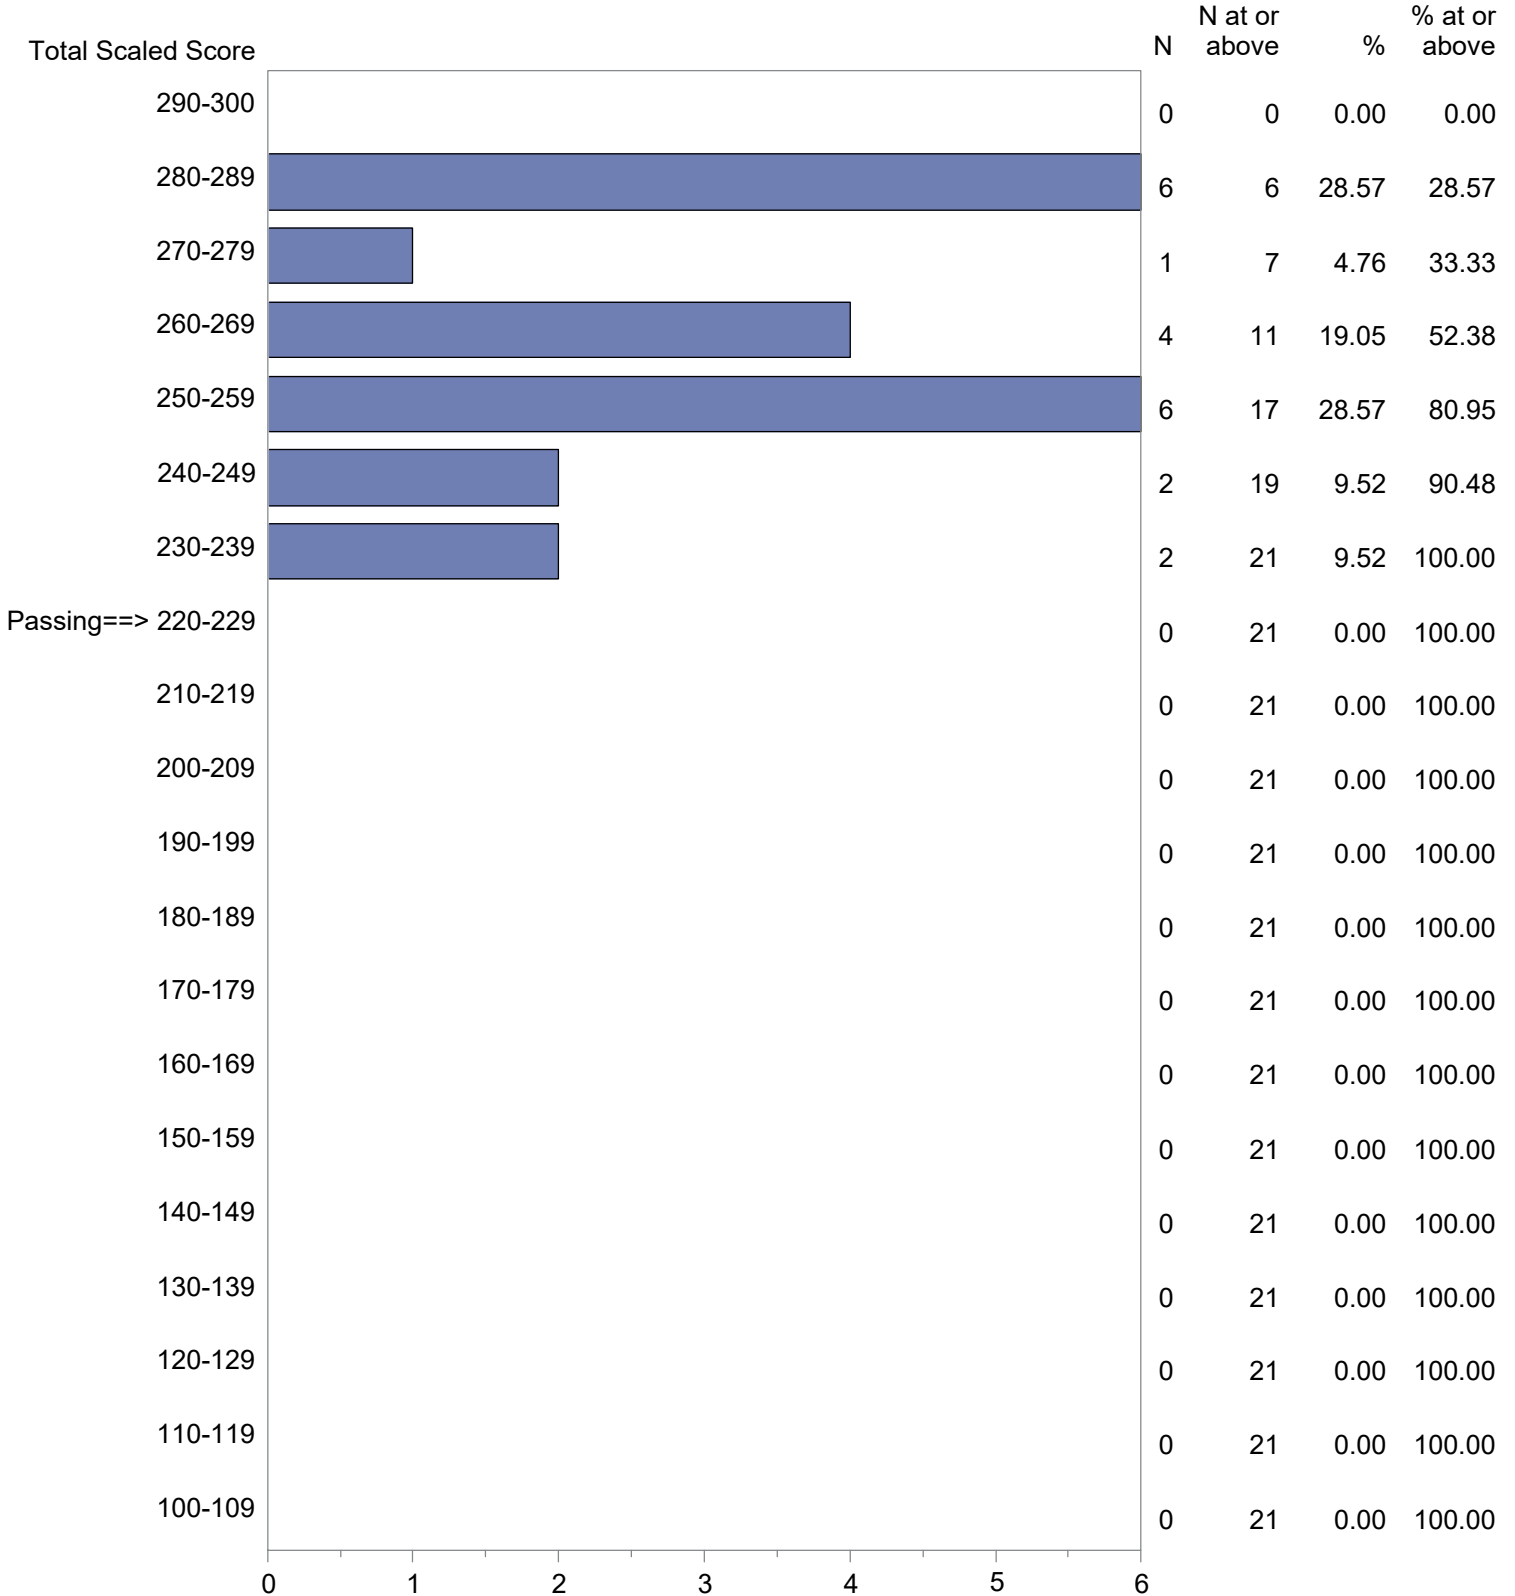

CONFIDENTIAL: NOT FOR DISTRIBUTION

Michigan Test For Teacher Certification (MTTC)
October 1, 2023 - September 30, 2024
Total Scaled Score Distribution by Test Field (All Forms)

Test Field=Speech (004)