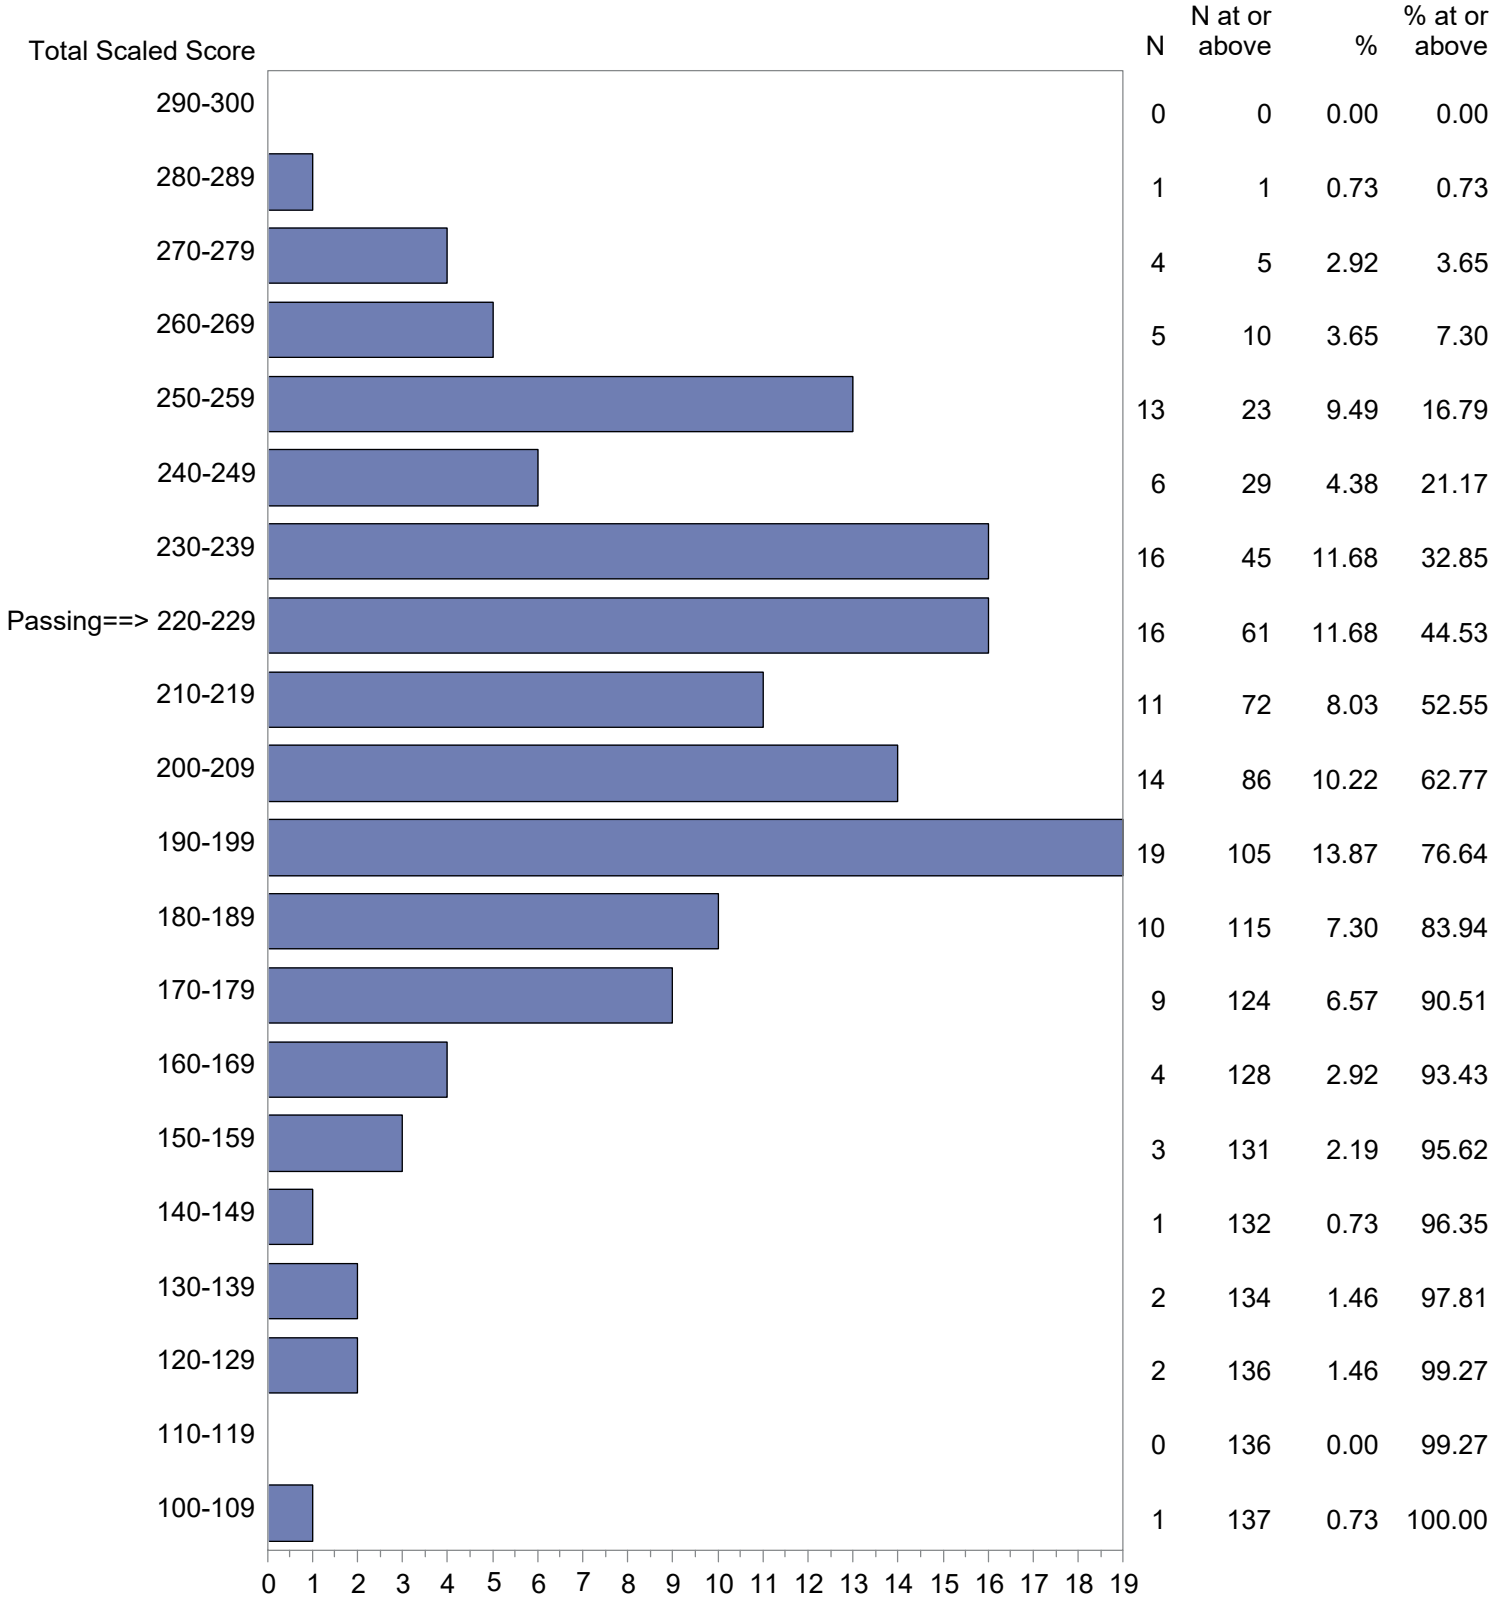

CONFIDENTIAL: NOT FOR DISTRIBUTION

Michigan Test For Teacher Certification (MTTC)
October 1, 2023 - September 30, 2024
Total Scaled Score Distribution by Test Field (All Forms)

Test Field=Biology (017)