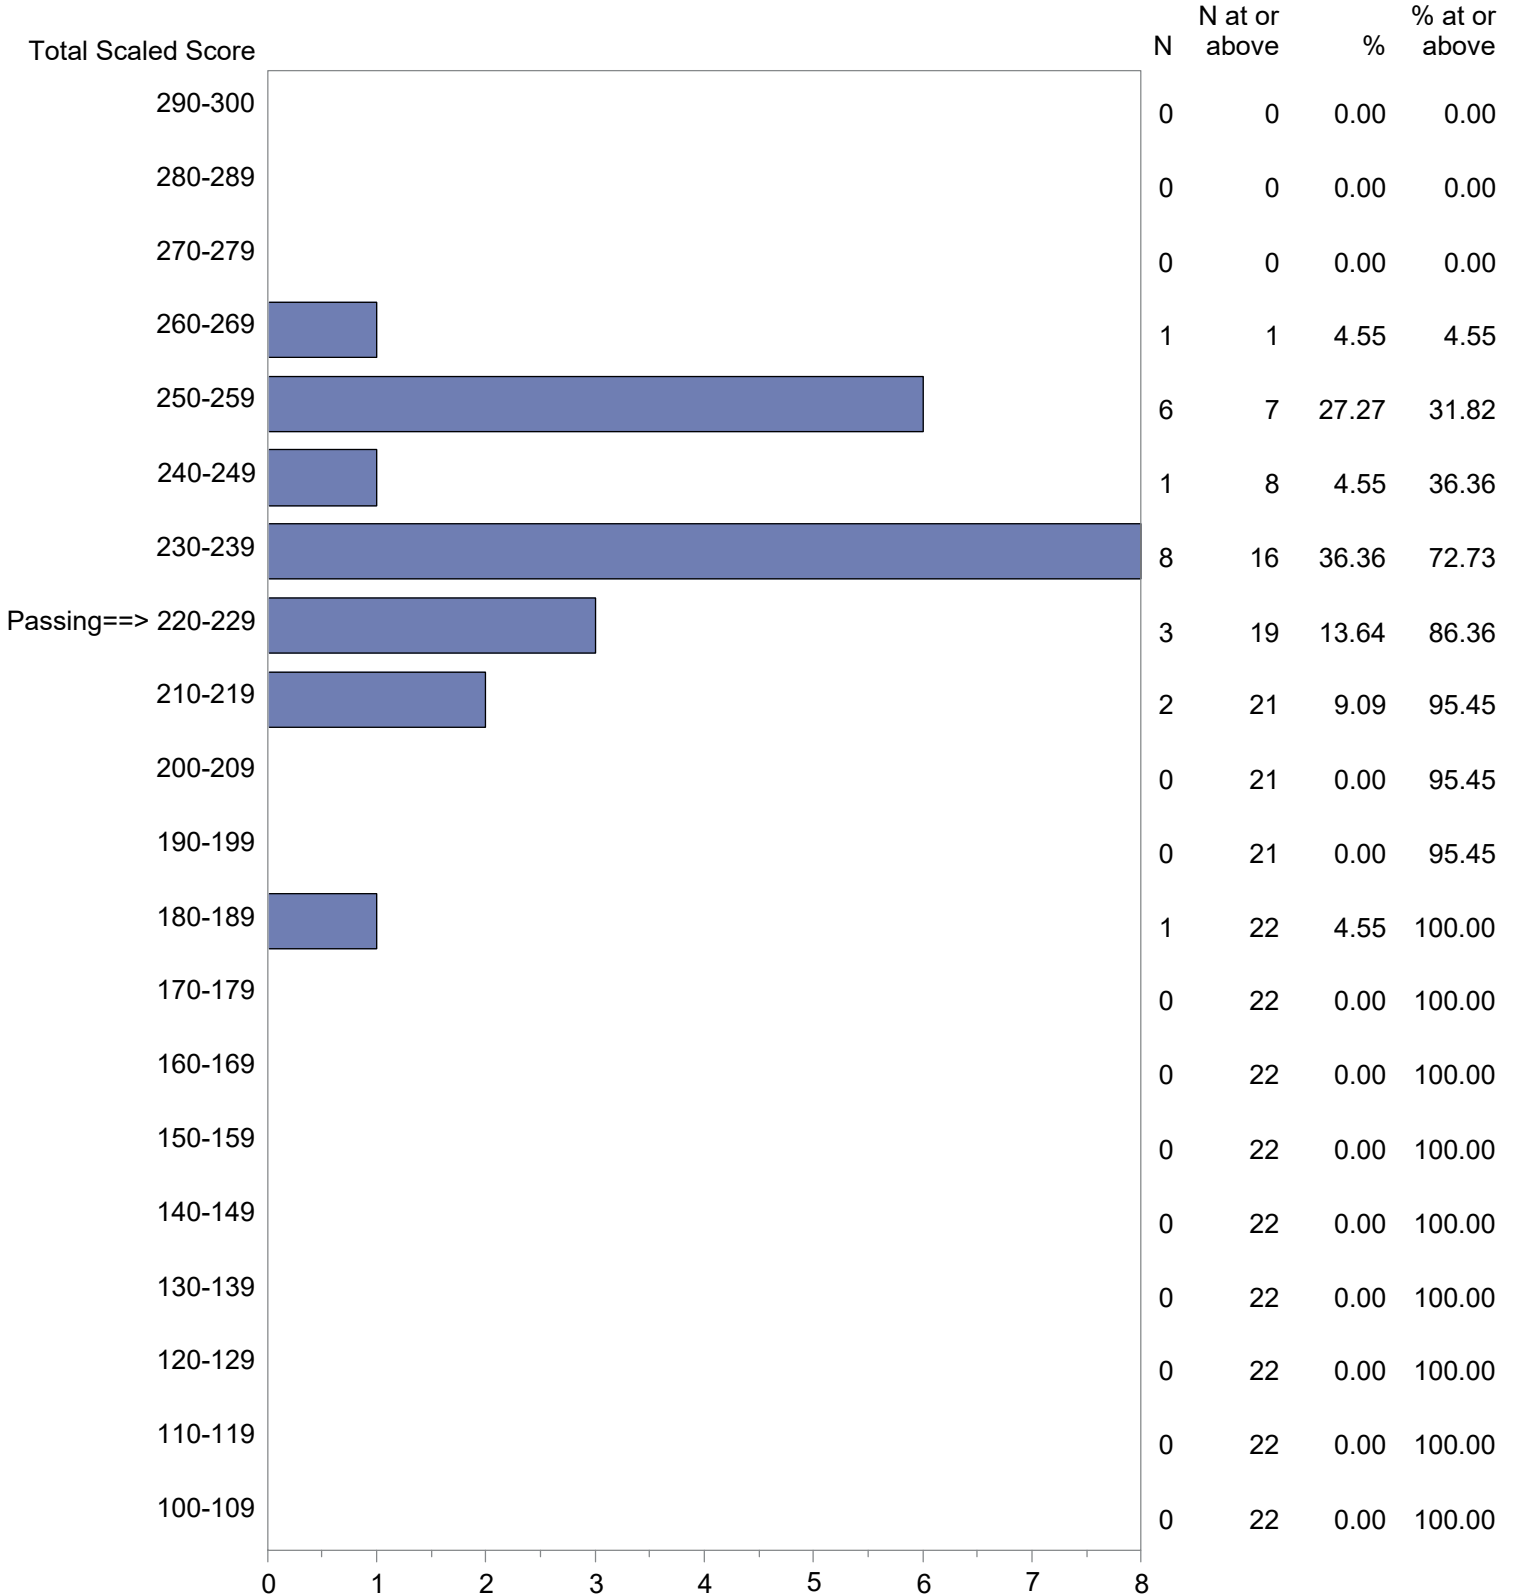

CONFIDENTIAL: NOT FOR DISTRIBUTION

Michigan Test For Teacher Certification (MTTC)
October 1, 2023 - September 30, 2024
Total Scaled Score Distribution by Test Field (All Forms)

Test Field=Industrial and Technology Education (129)