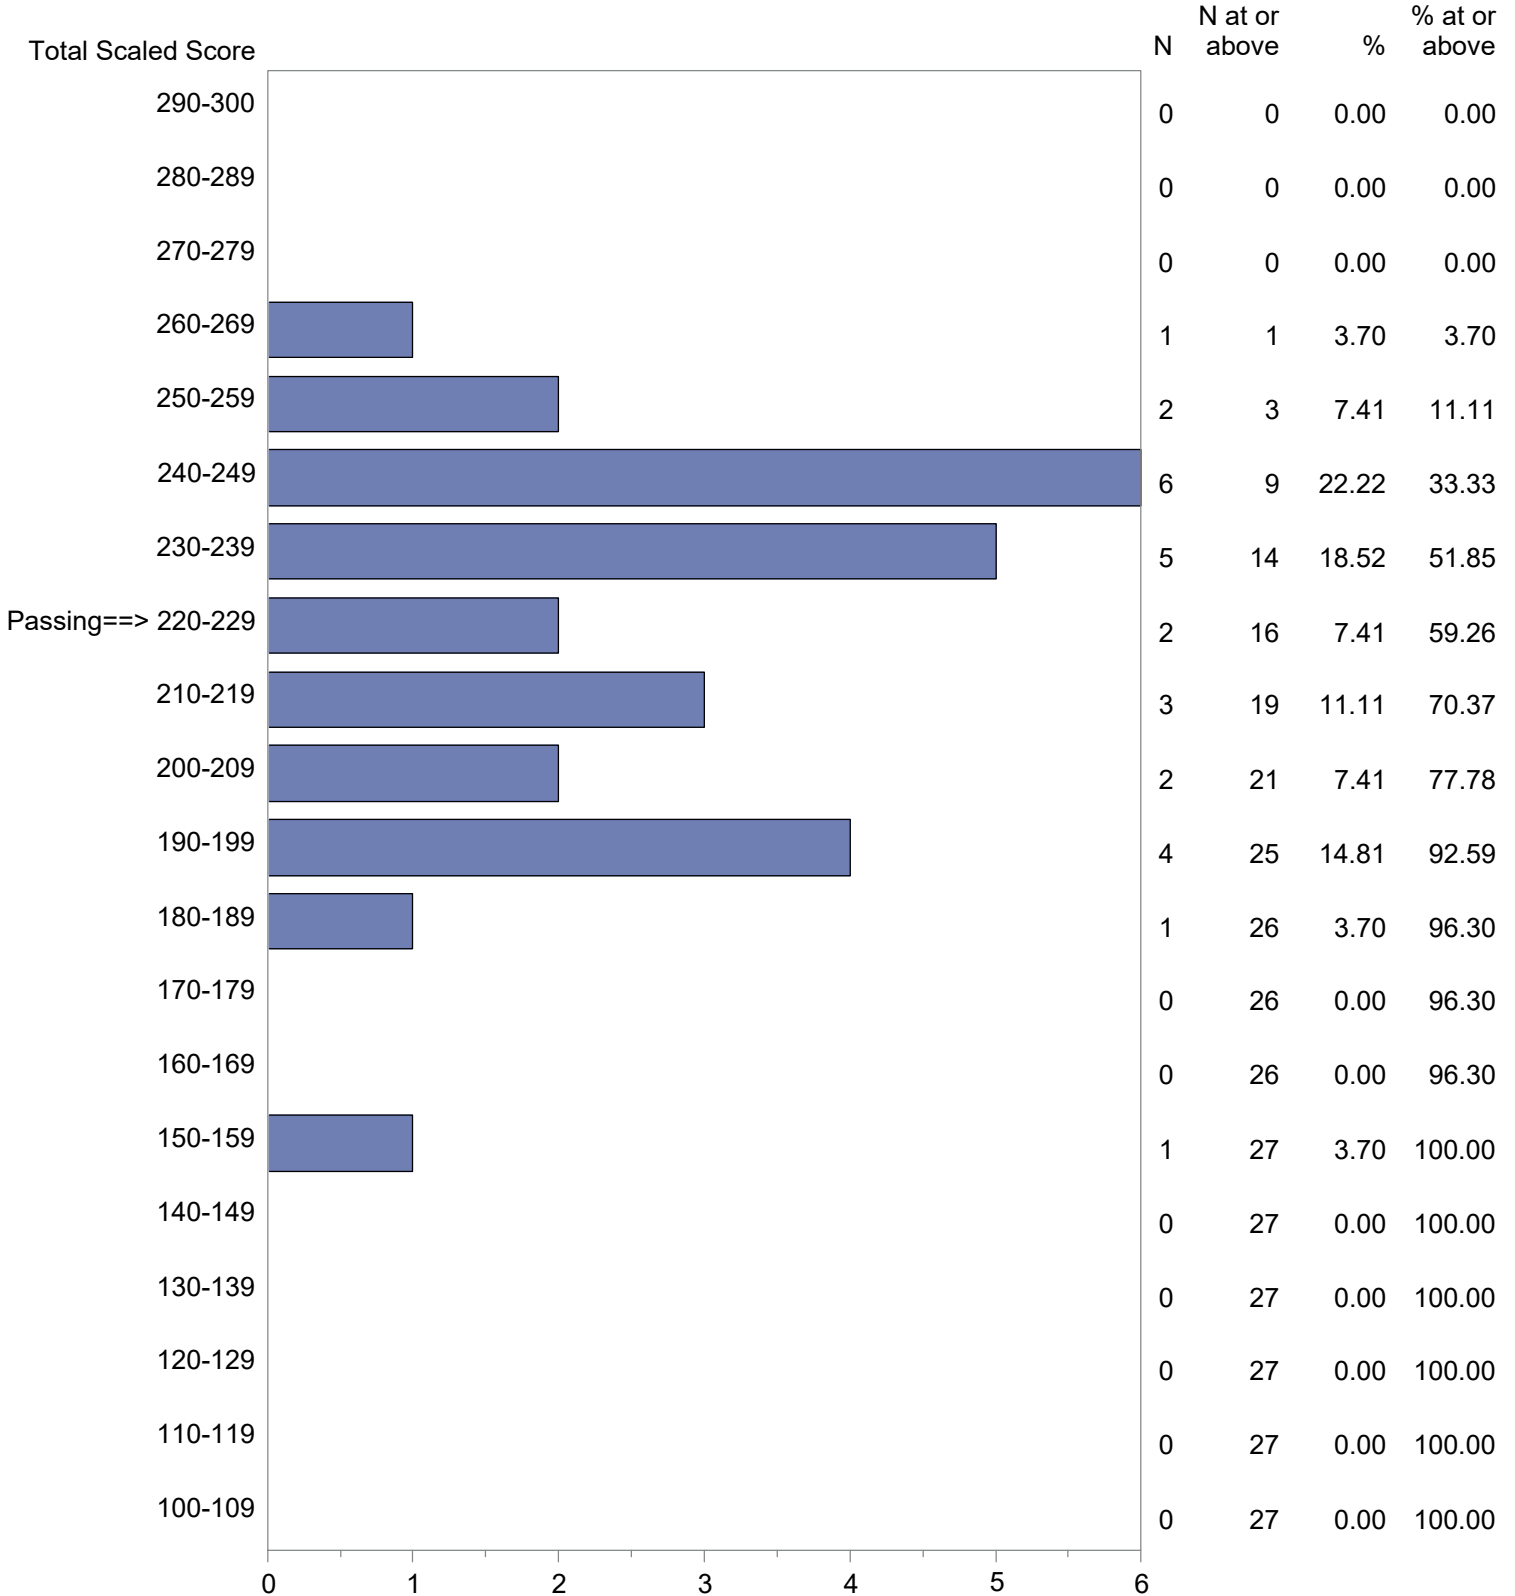

CONFIDENTIAL: NOT FOR DISTRIBUTION

Michigan Test For Teacher Certification (MTTC)
October 1, 2023 - September 30, 2024
Total Scaled Score Distribution by Test Field (All Forms)

Test Field=Earth/Space Science (020)