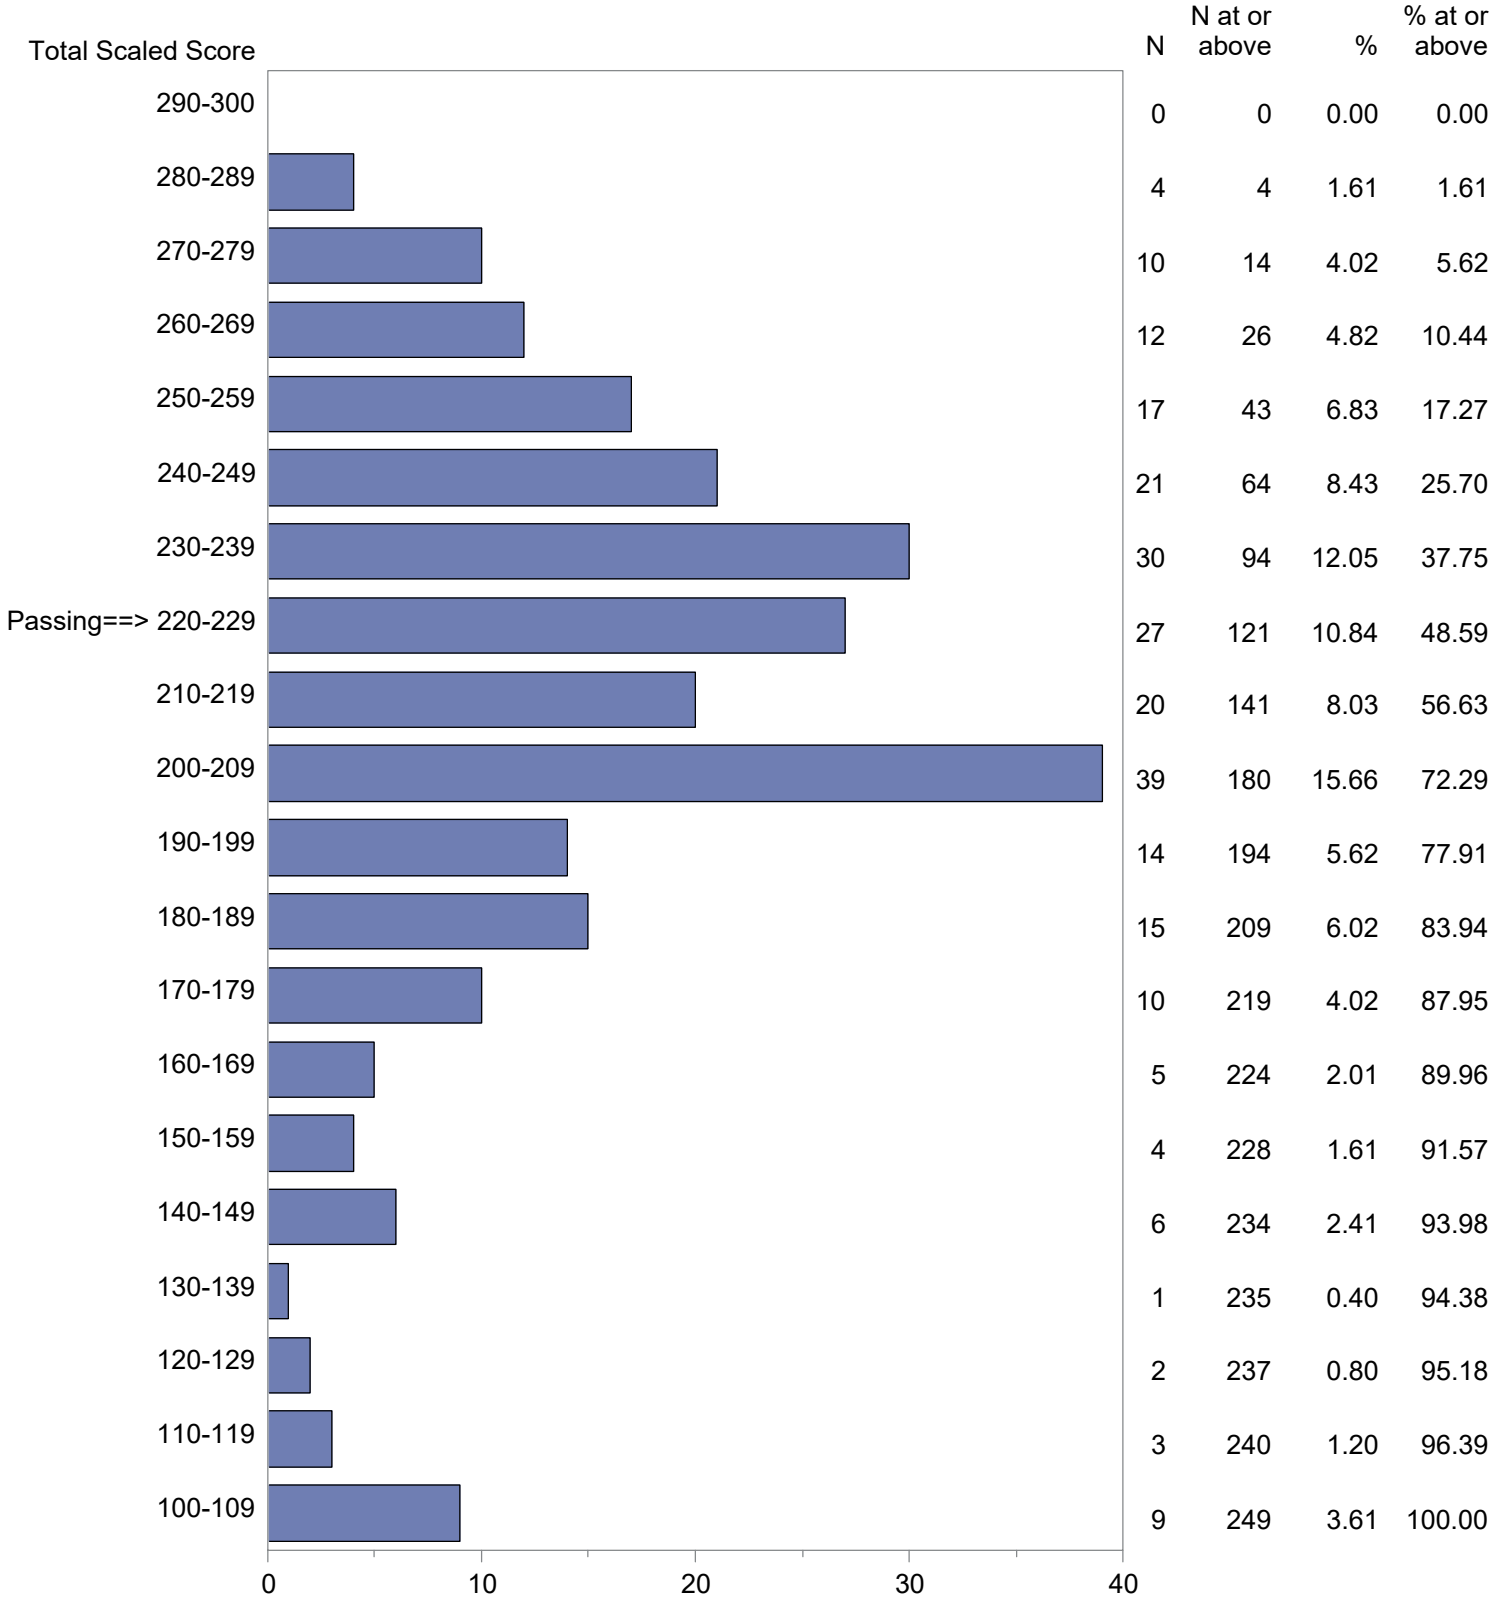

CONFIDENTIAL: NOT FOR DISTRIBUTION

Michigan Test For Teacher Certification (MTTC)
October 1, 2023 - September 30, 2024
Total Scaled Score Distribution by Test Field (All Forms)

Test Field=Early Childhood Education (General and Special Education) (106)