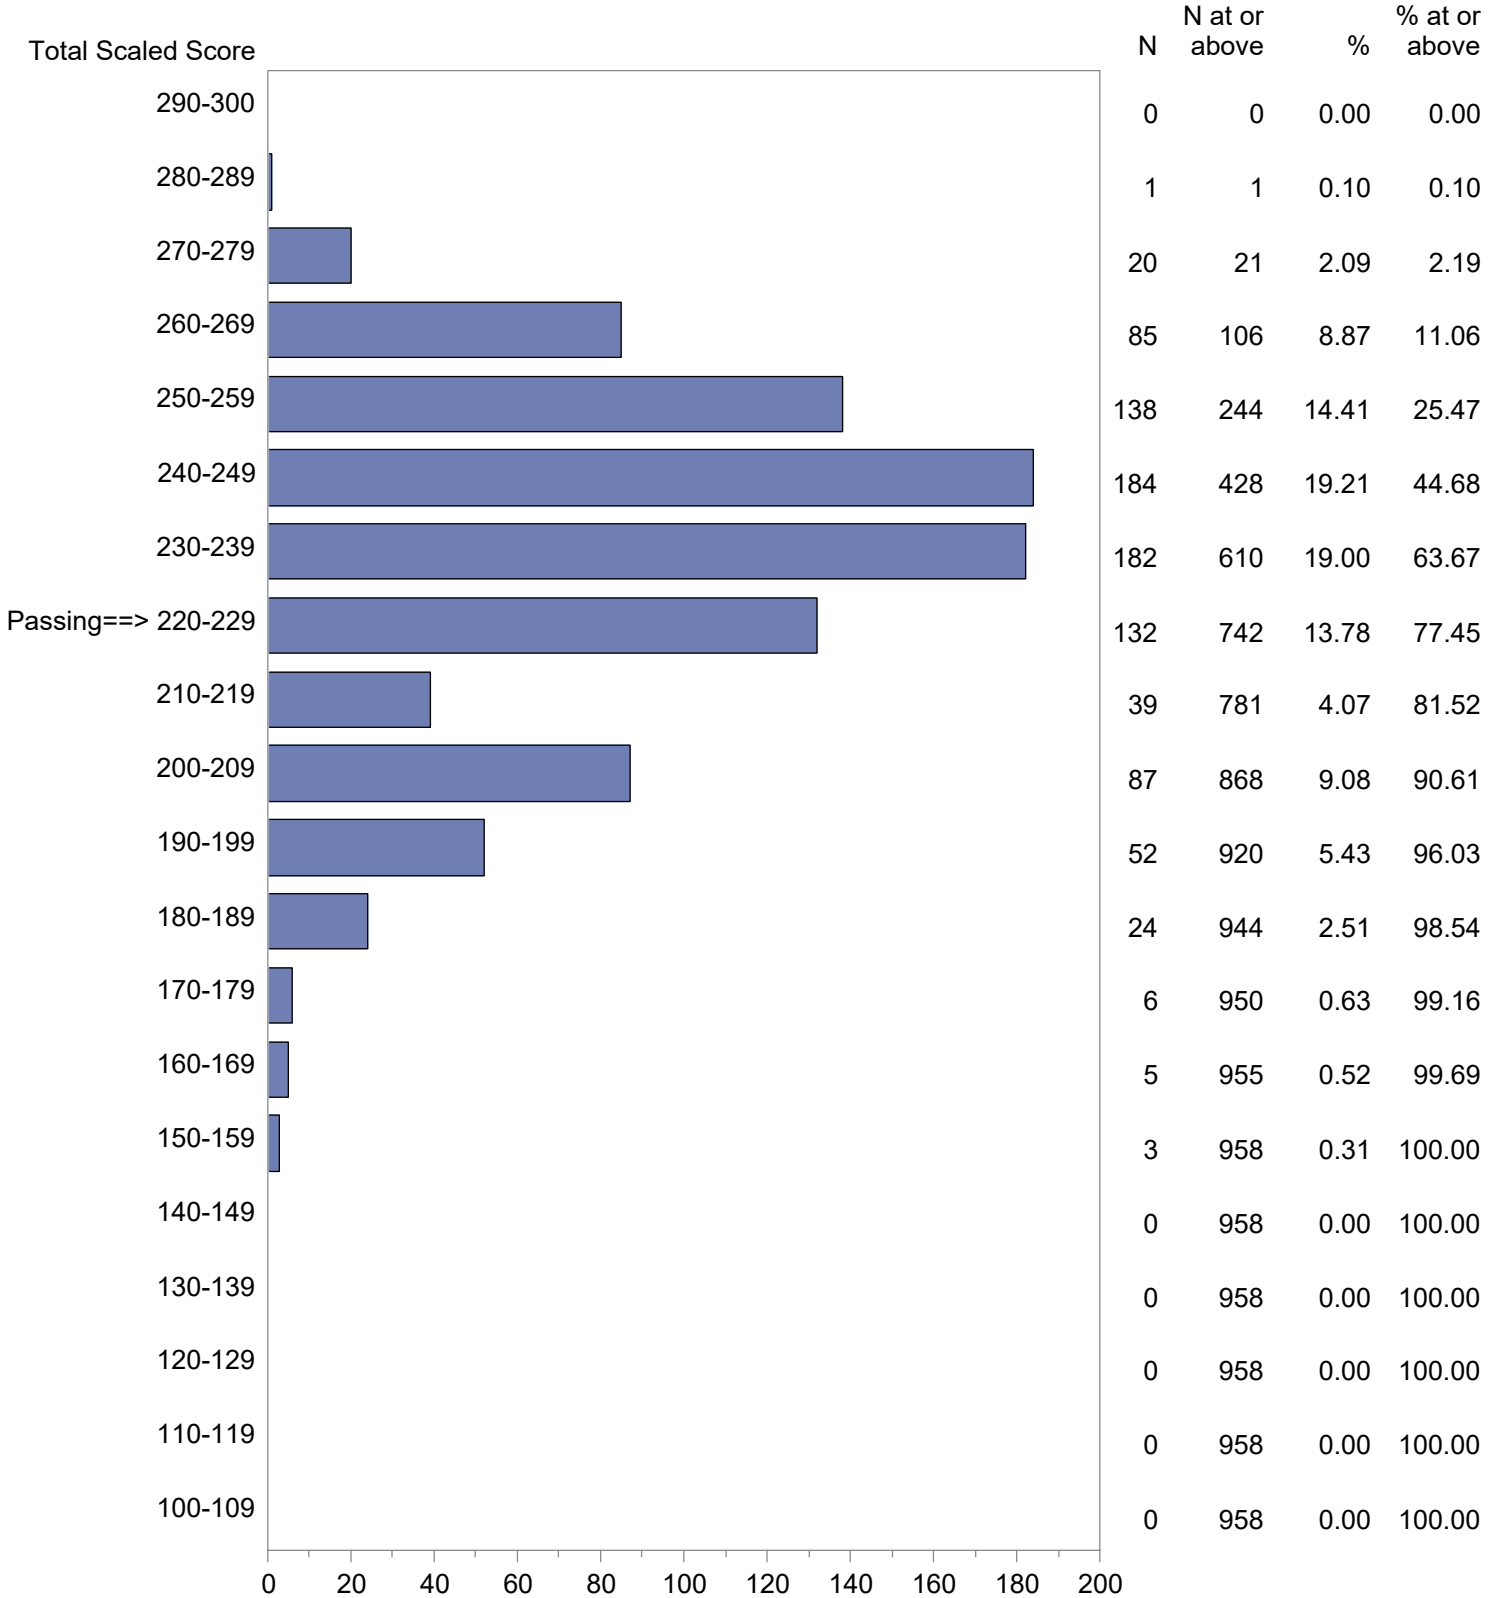

CONFIDENTIAL: NOT FOR DISTRIBUTION

Michigan Test For Teacher Certification (MTTC)
October 1, 2023 - September 30, 2024
Total Scaled Score Distribution by Test Field (All Forms)

Test Field=Upper Elem. Ed. Subtest 3 (123)