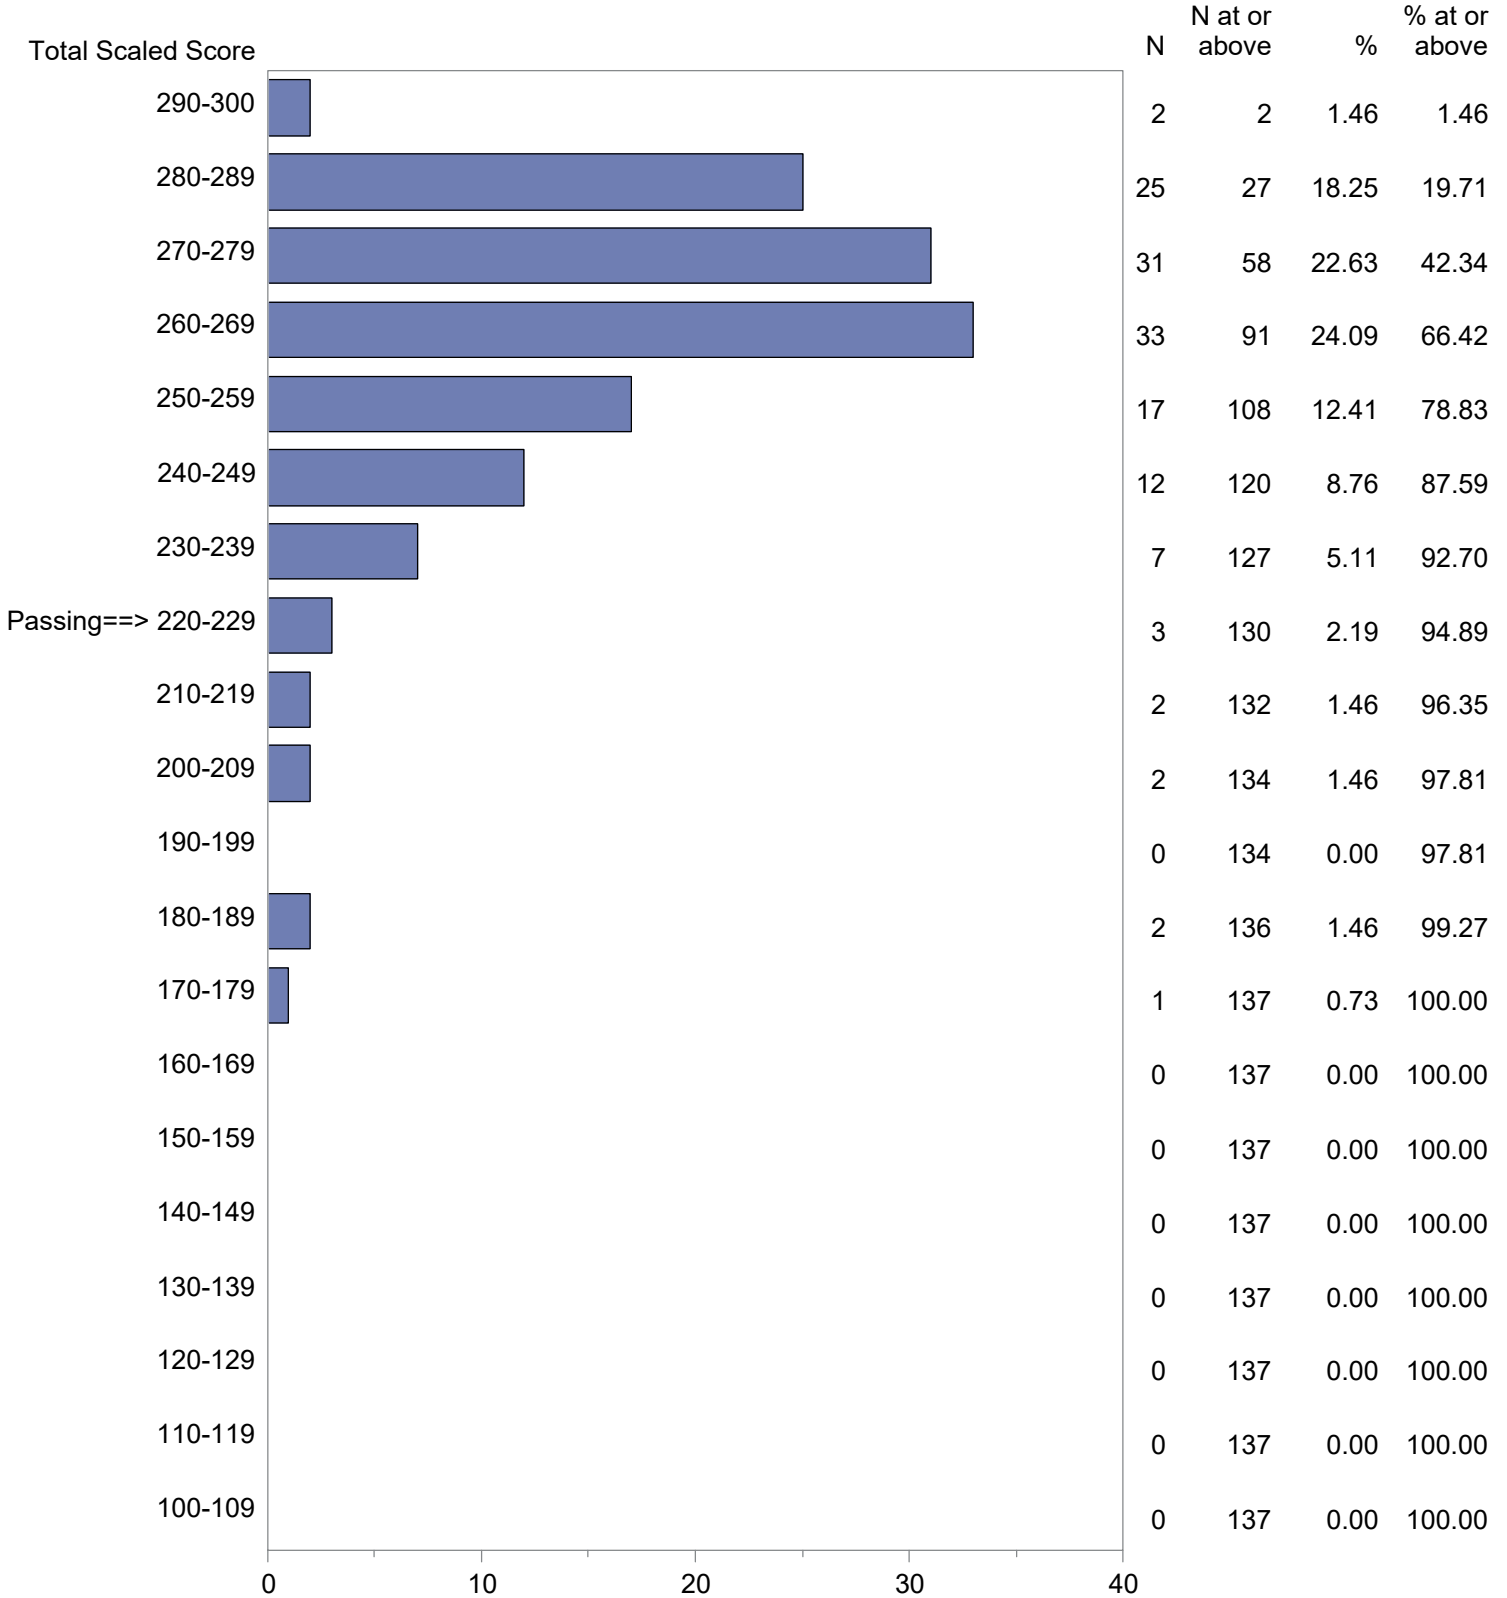

CONFIDENTIAL: NOT FOR DISTRIBUTION

Michigan Test For Teacher Certification (MTTC)
October 1, 2023 - September 30, 2024
Total Scaled Score Distribution by Test Field (All Forms)

Test Field=Early Childhood General and Special Education (Birth-K) (134)