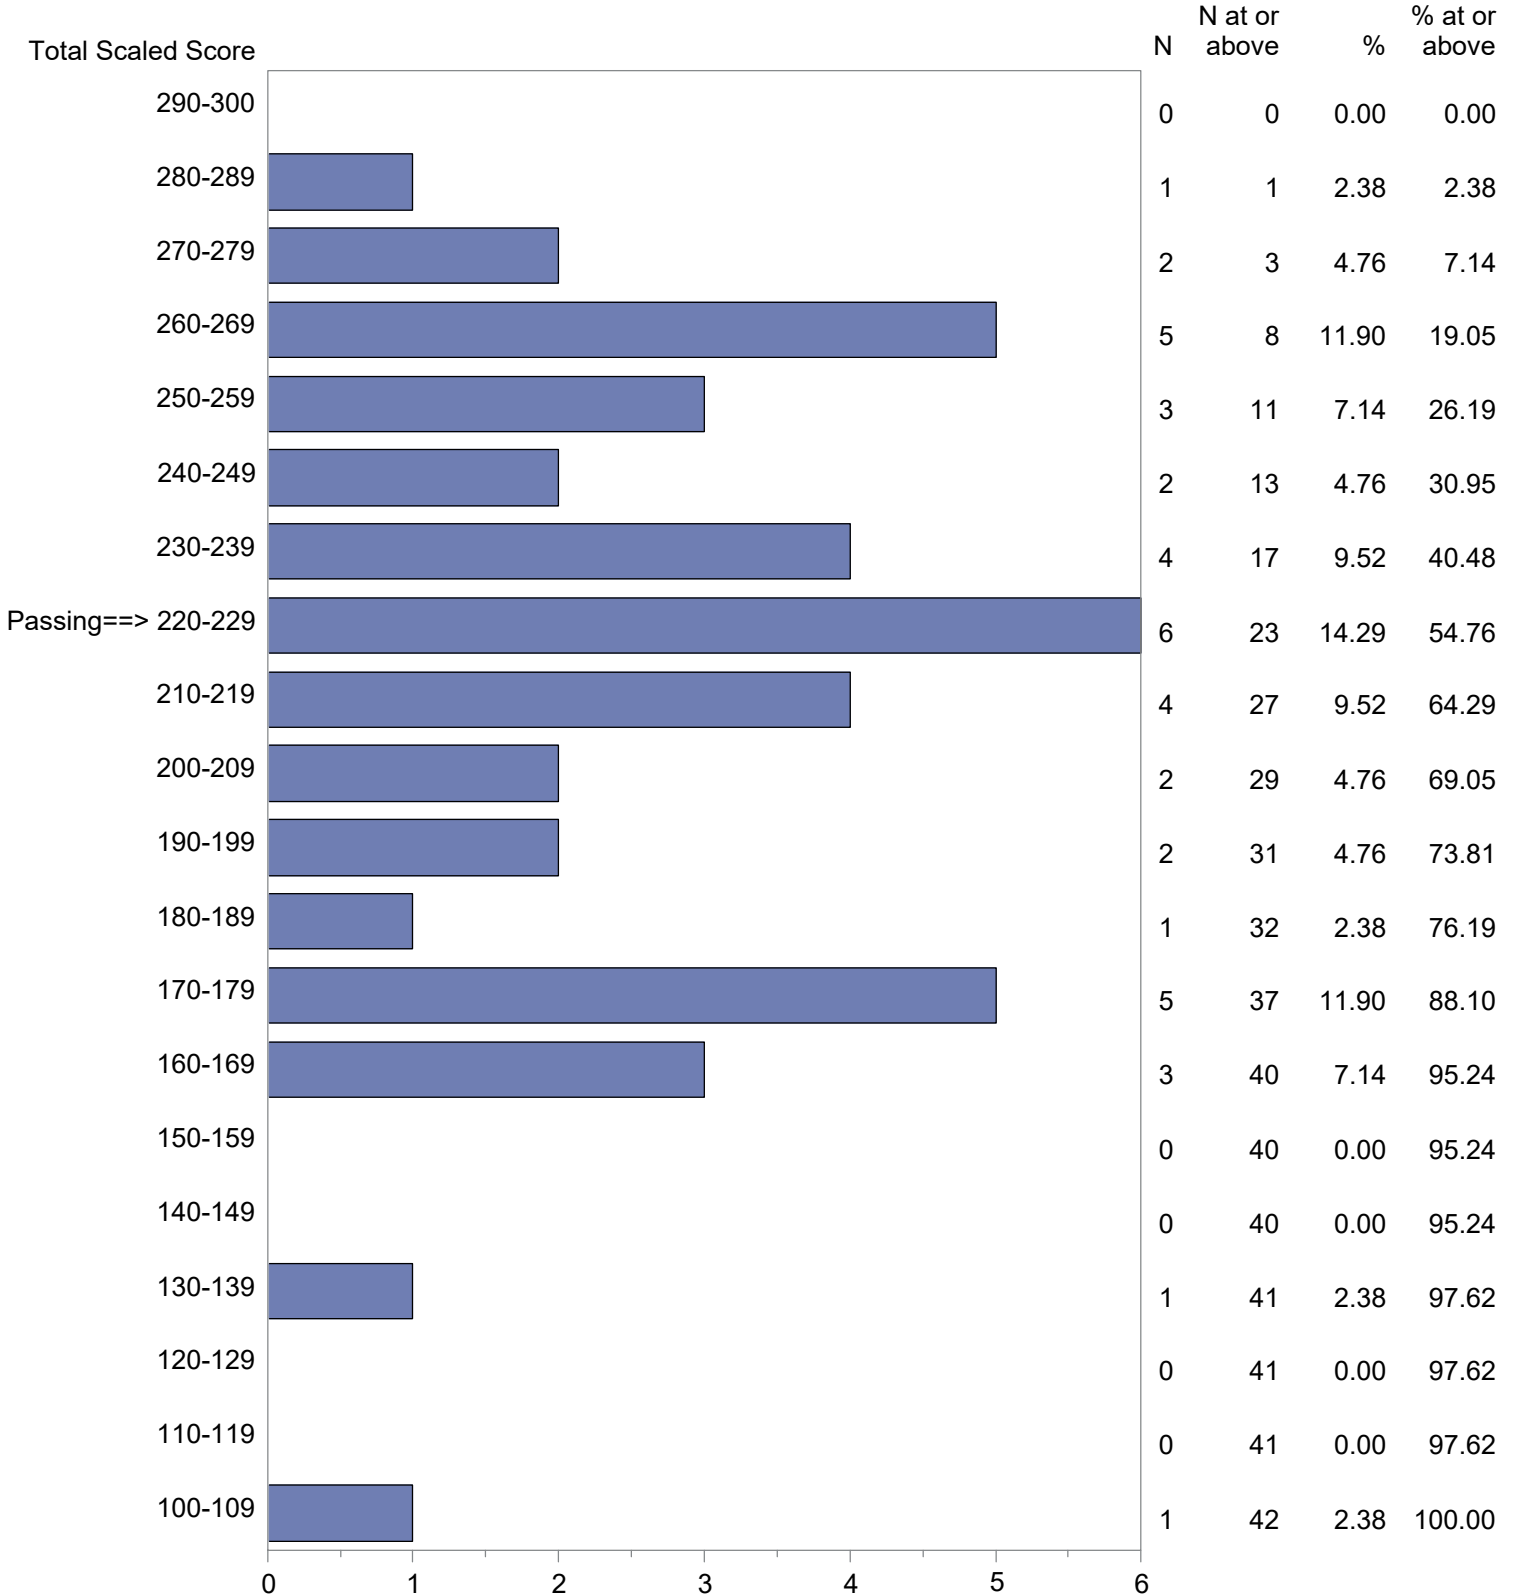

CONFIDENTIAL: NOT FOR DISTRIBUTION

Michigan Test For Teacher Certification (MTTC)
October 1, 2023 - September 30, 2024
Total Scaled Score Distribution by Test Field (All Forms)

Test Field=Business, Management, Marketing, & Tech. (098)