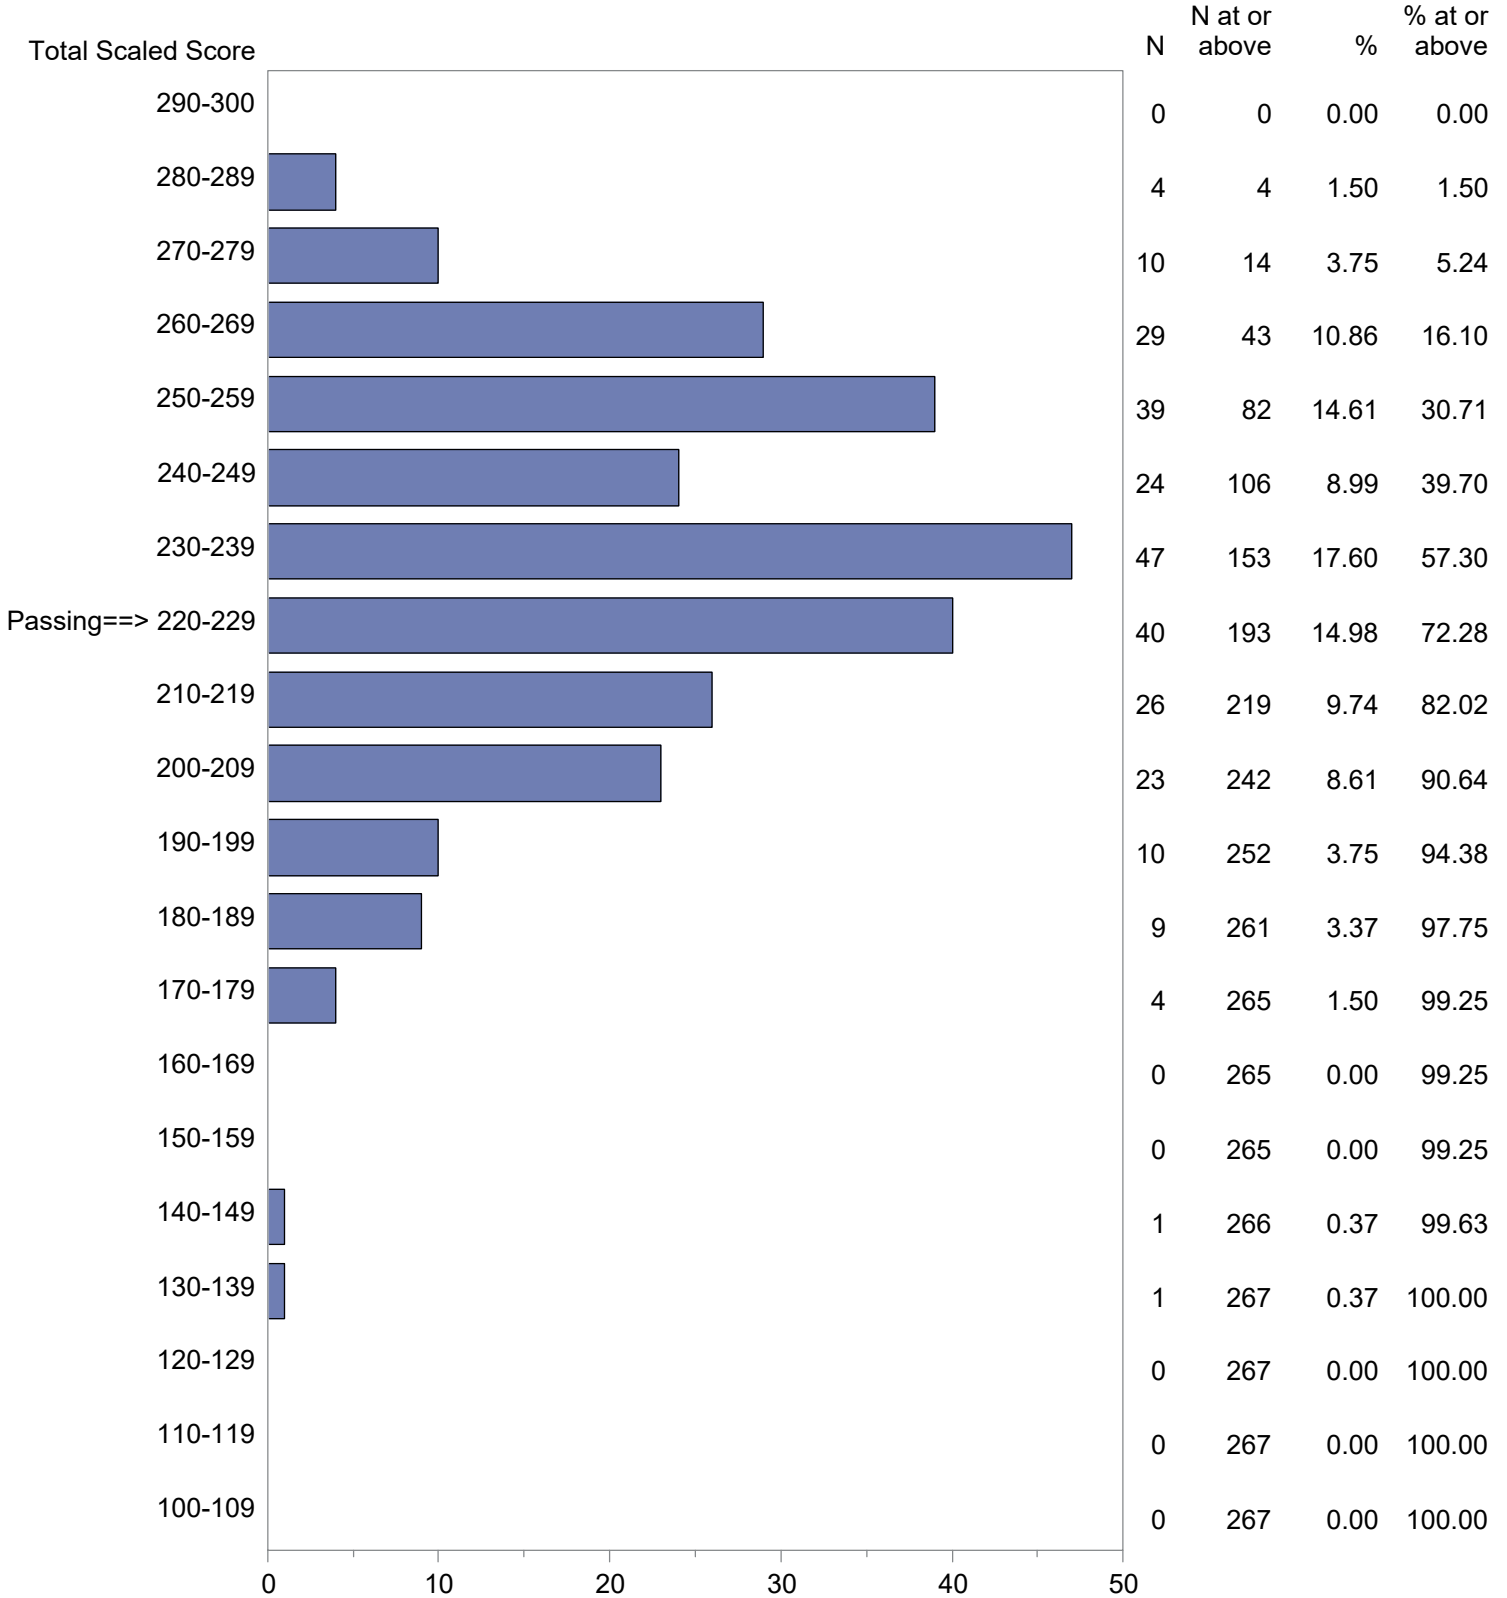

CONFIDENTIAL: NOT FOR DISTRIBUTION

Michigan Test For Teacher Certification (MTTC)
October 1, 2023 - September 30, 2024
Total Scaled Score Distribution by Test Field (All Forms)

Test Field=Music Education (099)