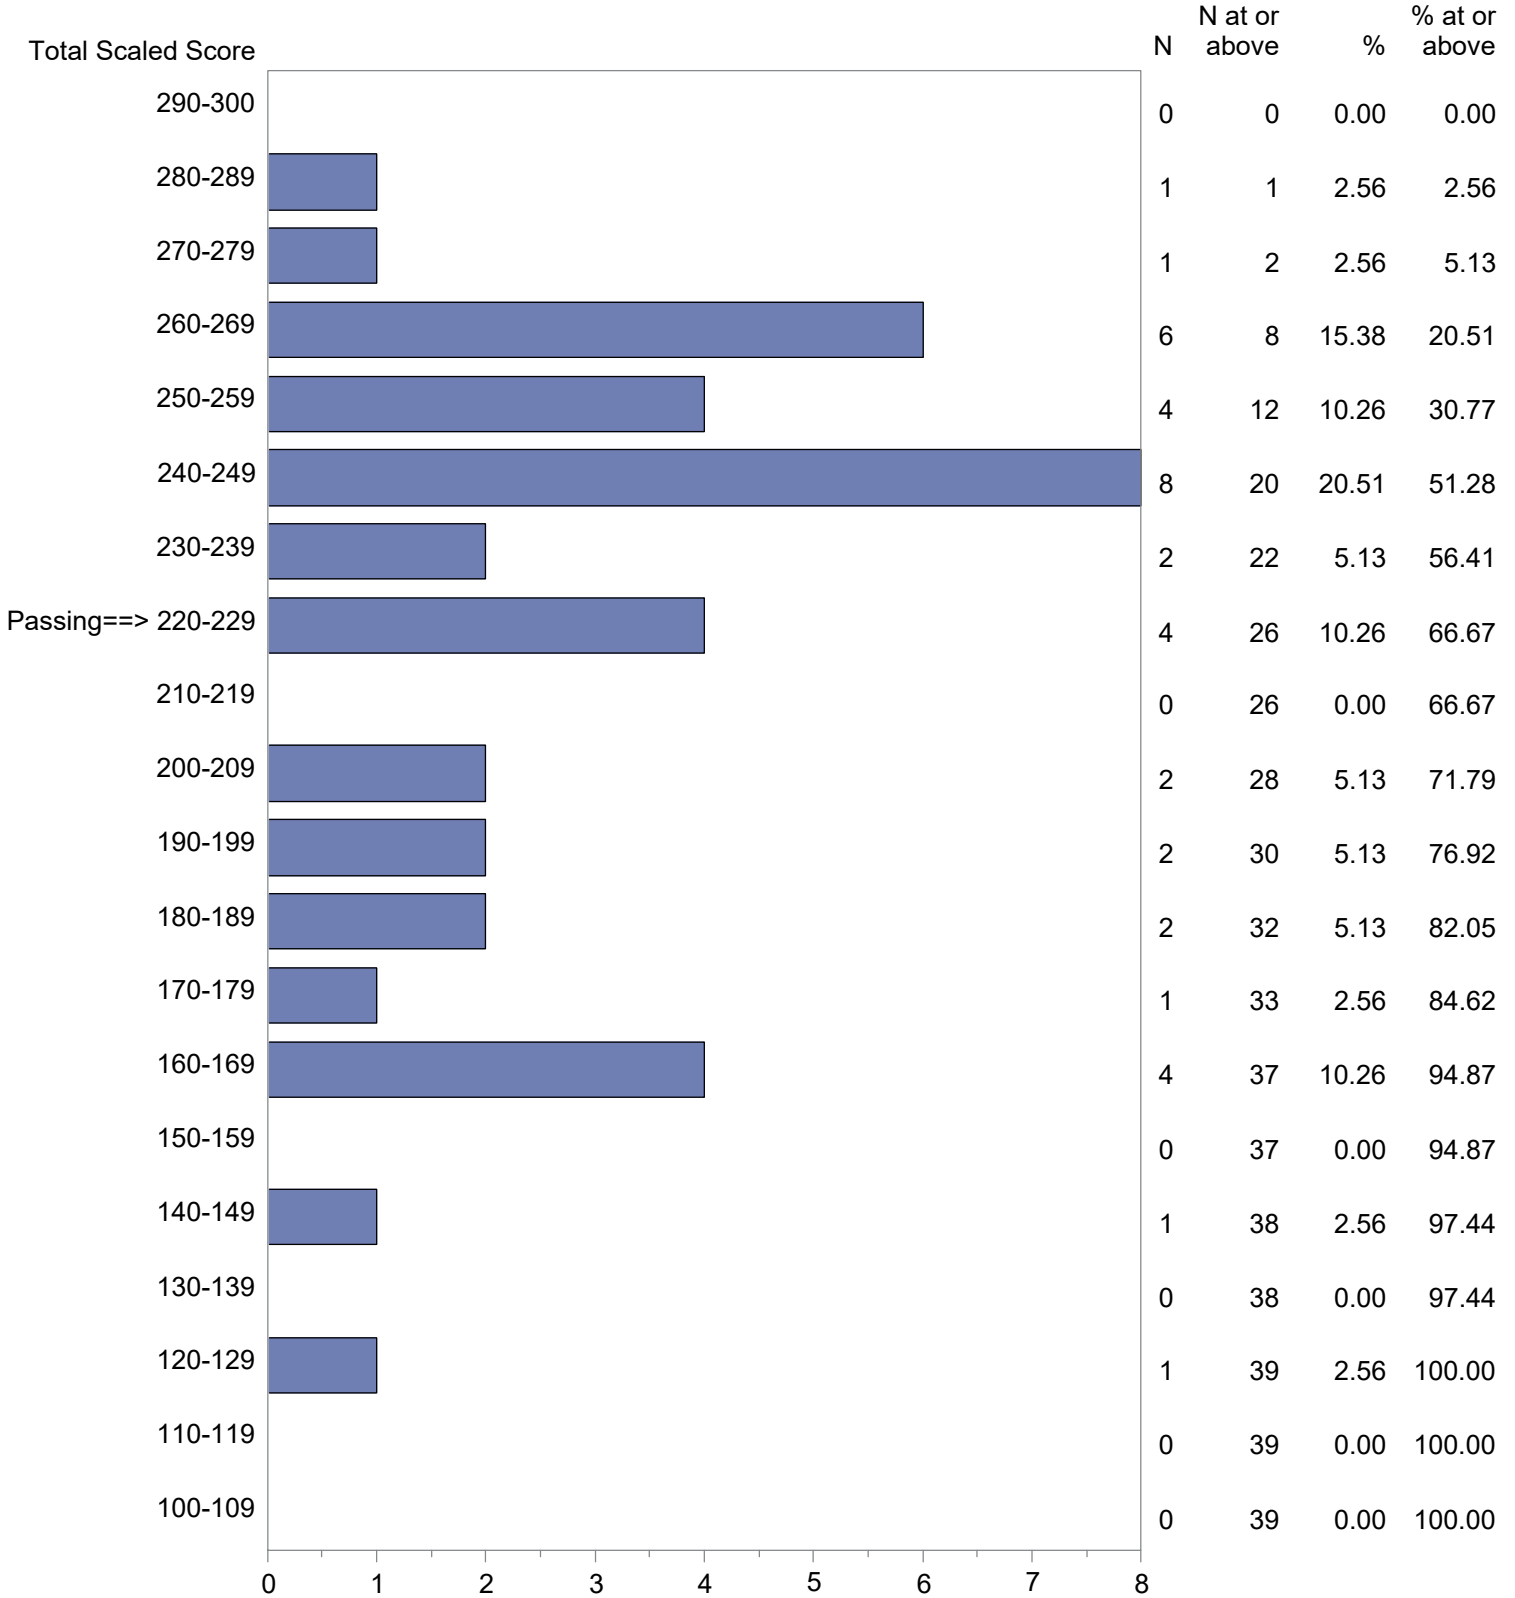

CONFIDENTIAL: NOT FOR DISTRIBUTION

Michigan Test For Teacher Certification (MTTC)
October 1, 2023 - September 30, 2024
Total Scaled Score Distribution by Test Field (All Forms)

Test Field=Library Media (048)