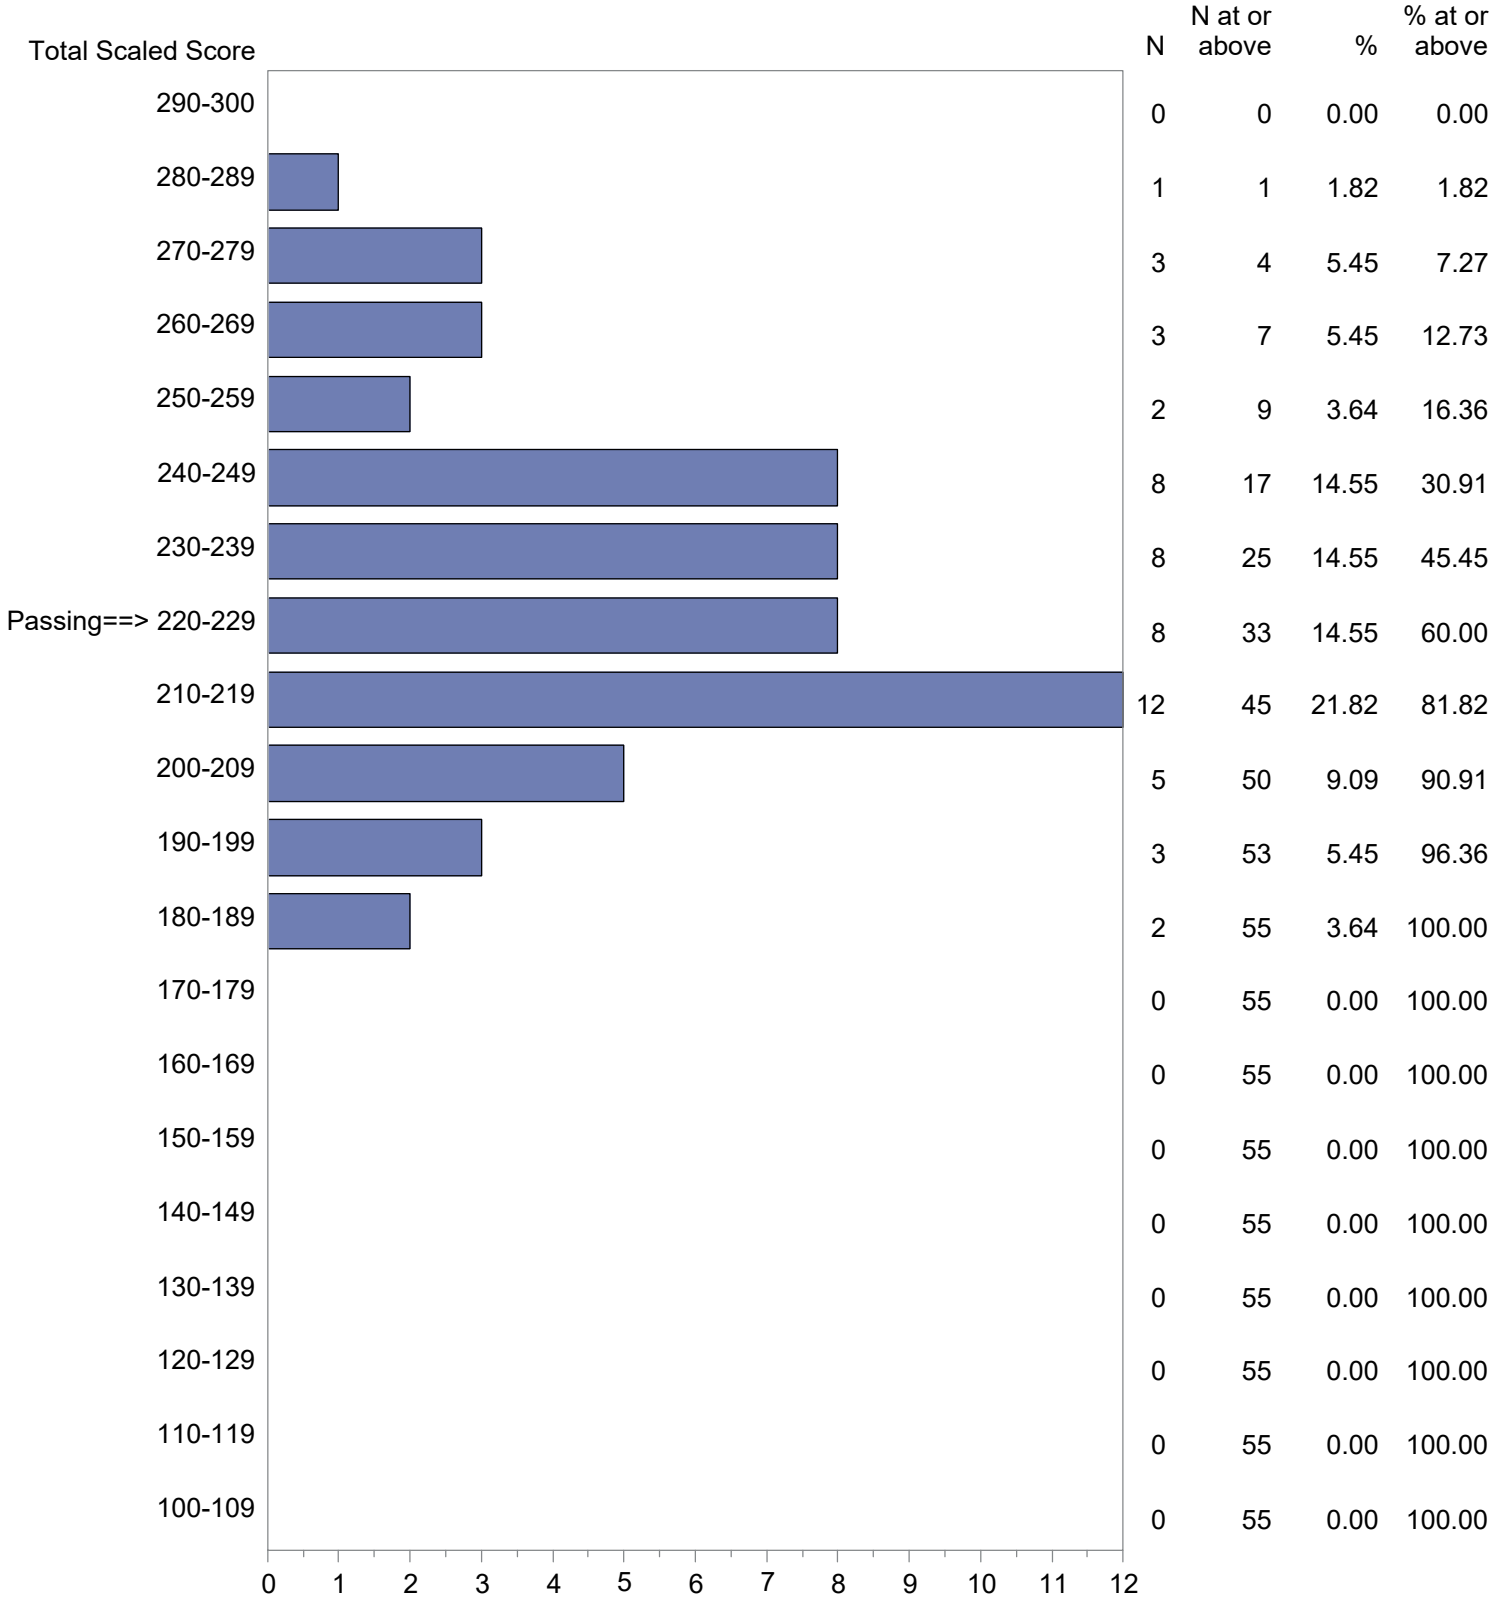

CONFIDENTIAL: NOT FOR DISTRIBUTION

Michigan Test For Teacher Certification (MTTC)
October 1, 2023 - September 30, 2024
Total Scaled Score Distribution by Test Field (All Forms)

Test Field=Chemistry (018)