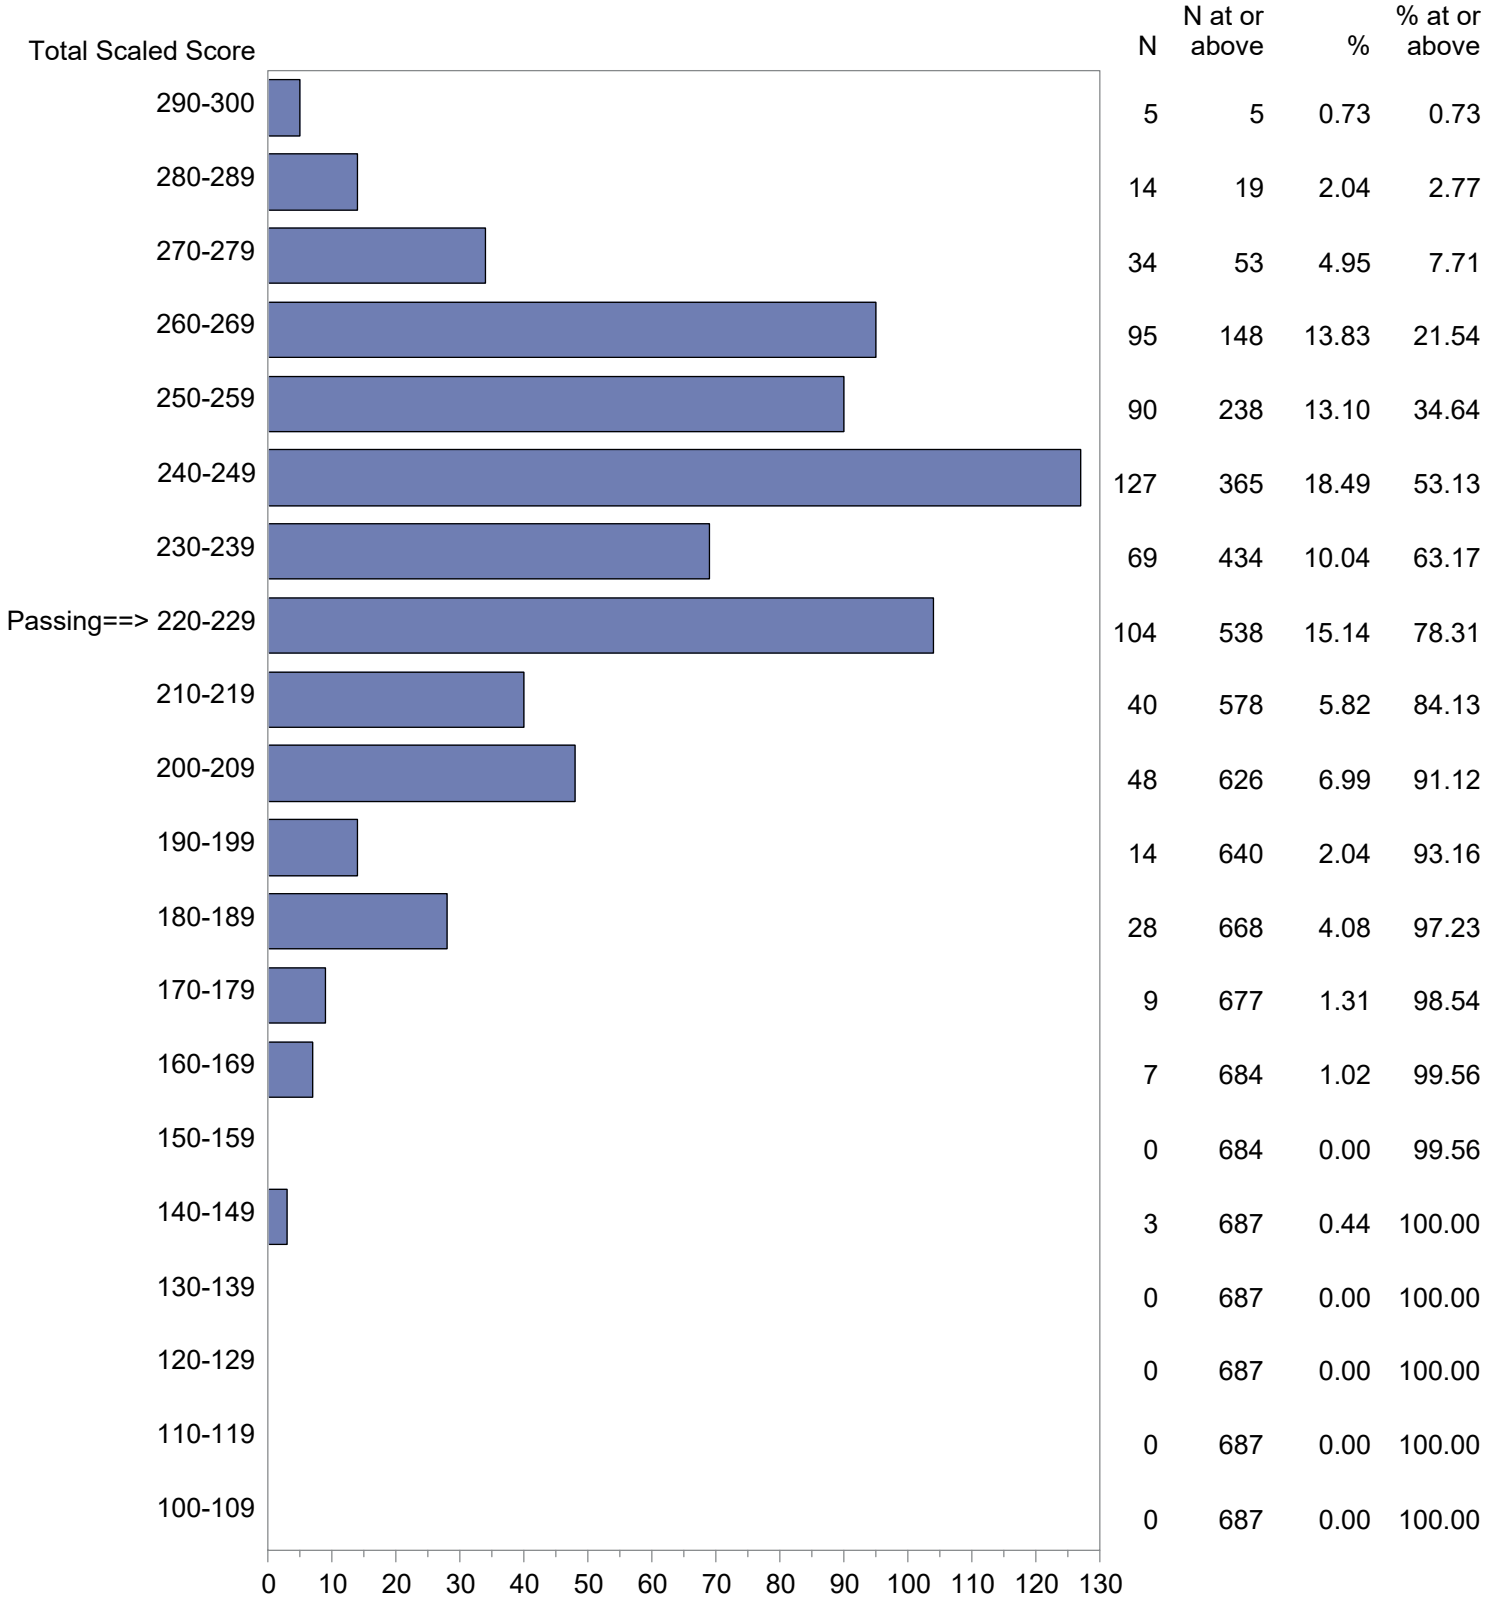

CONFIDENTIAL: NOT FOR DISTRIBUTION

Michigan Test For Teacher Certification (MTTC)
October 1, 2023 - September 30, 2024
Total Scaled Score Distribution by Test Field (All Forms)

Test Field=Upper Elem. Ed. Subtest 1 (121)