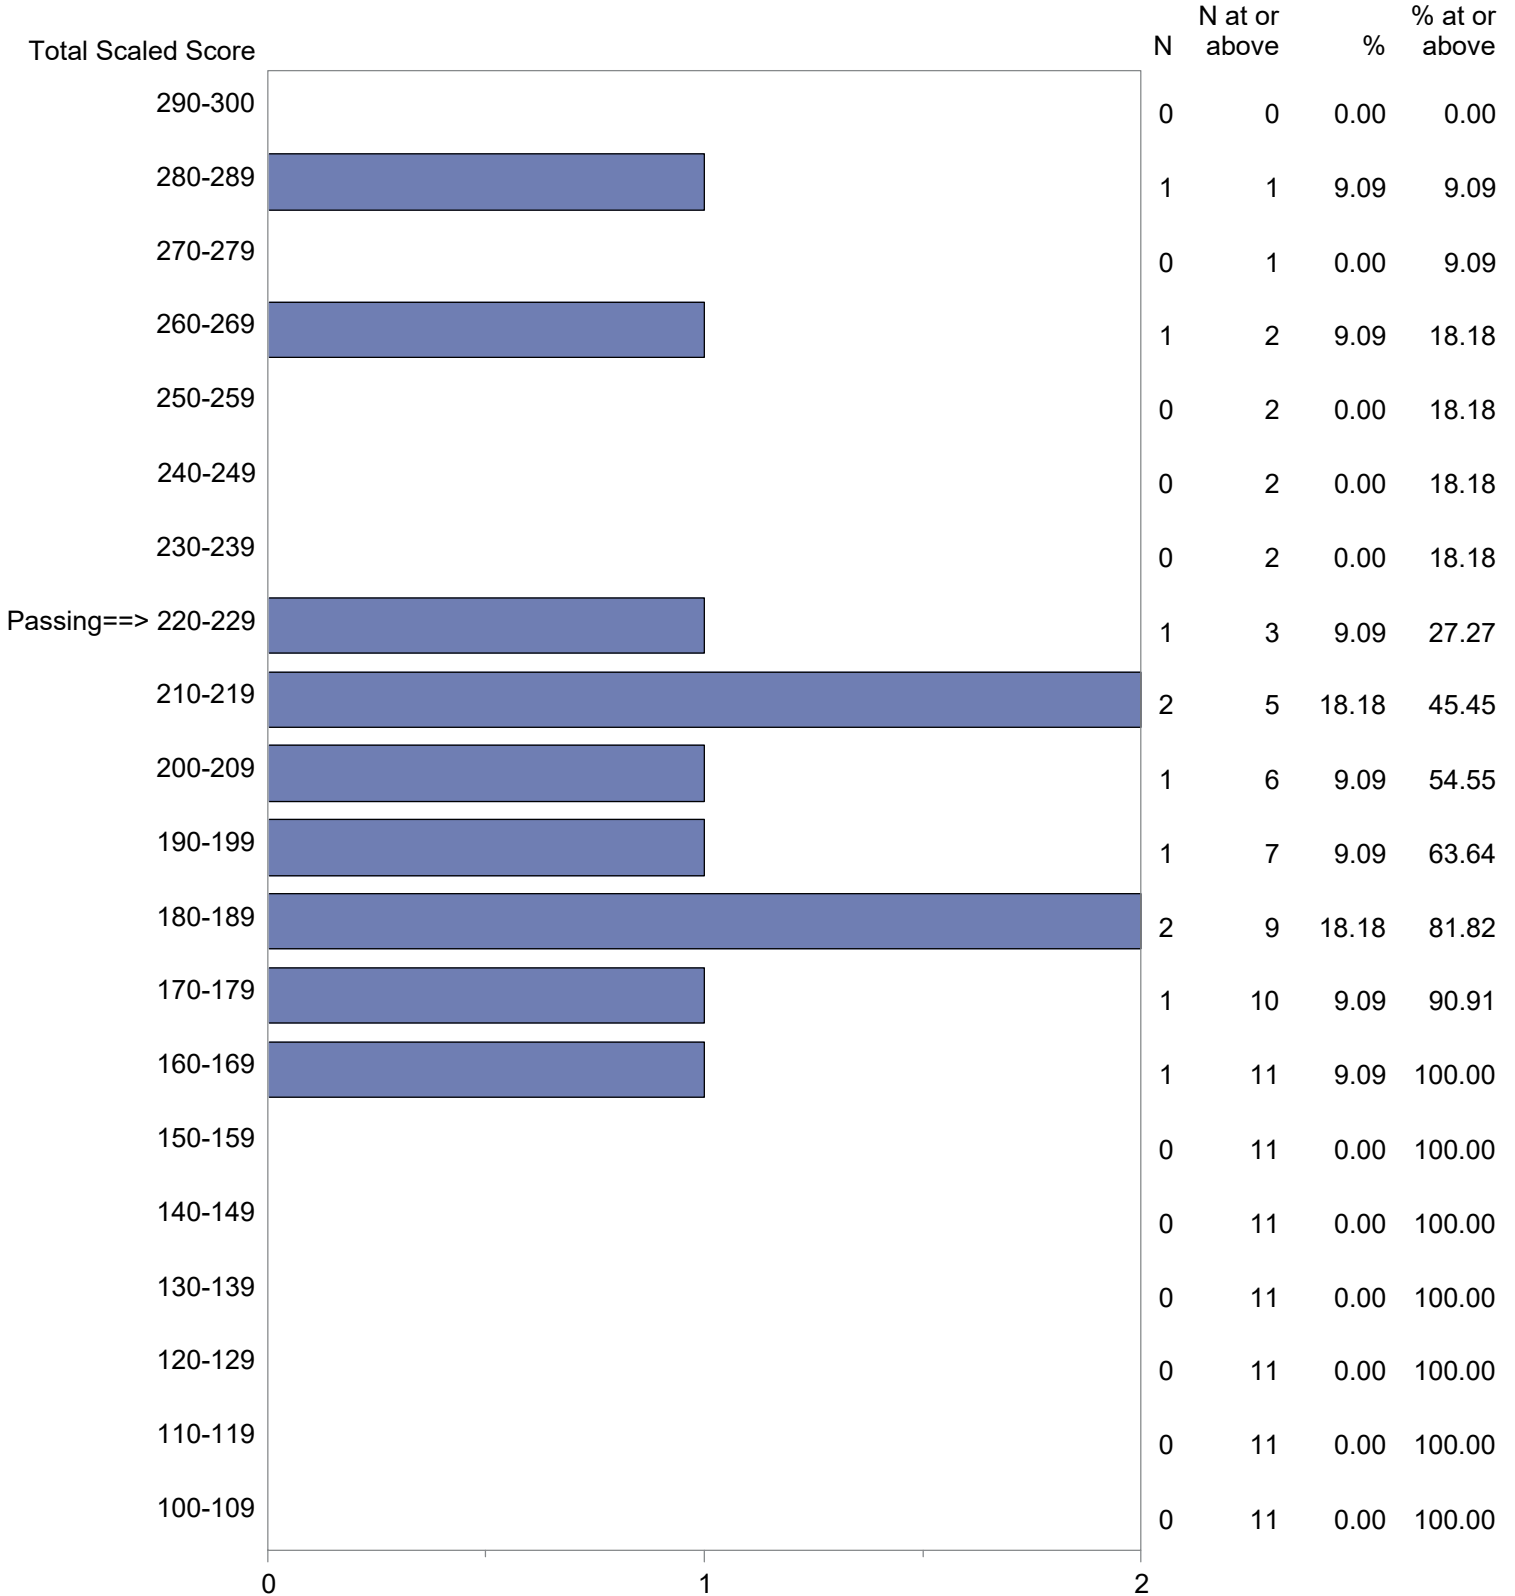

CONFIDENTIAL: NOT FOR DISTRIBUTION

Michigan Test For Teacher Certification (MTTC)
October 1, 2023 - September 30, 2024
Total Scaled Score Distribution by Test Field (All Forms)

Test Field=German (024)