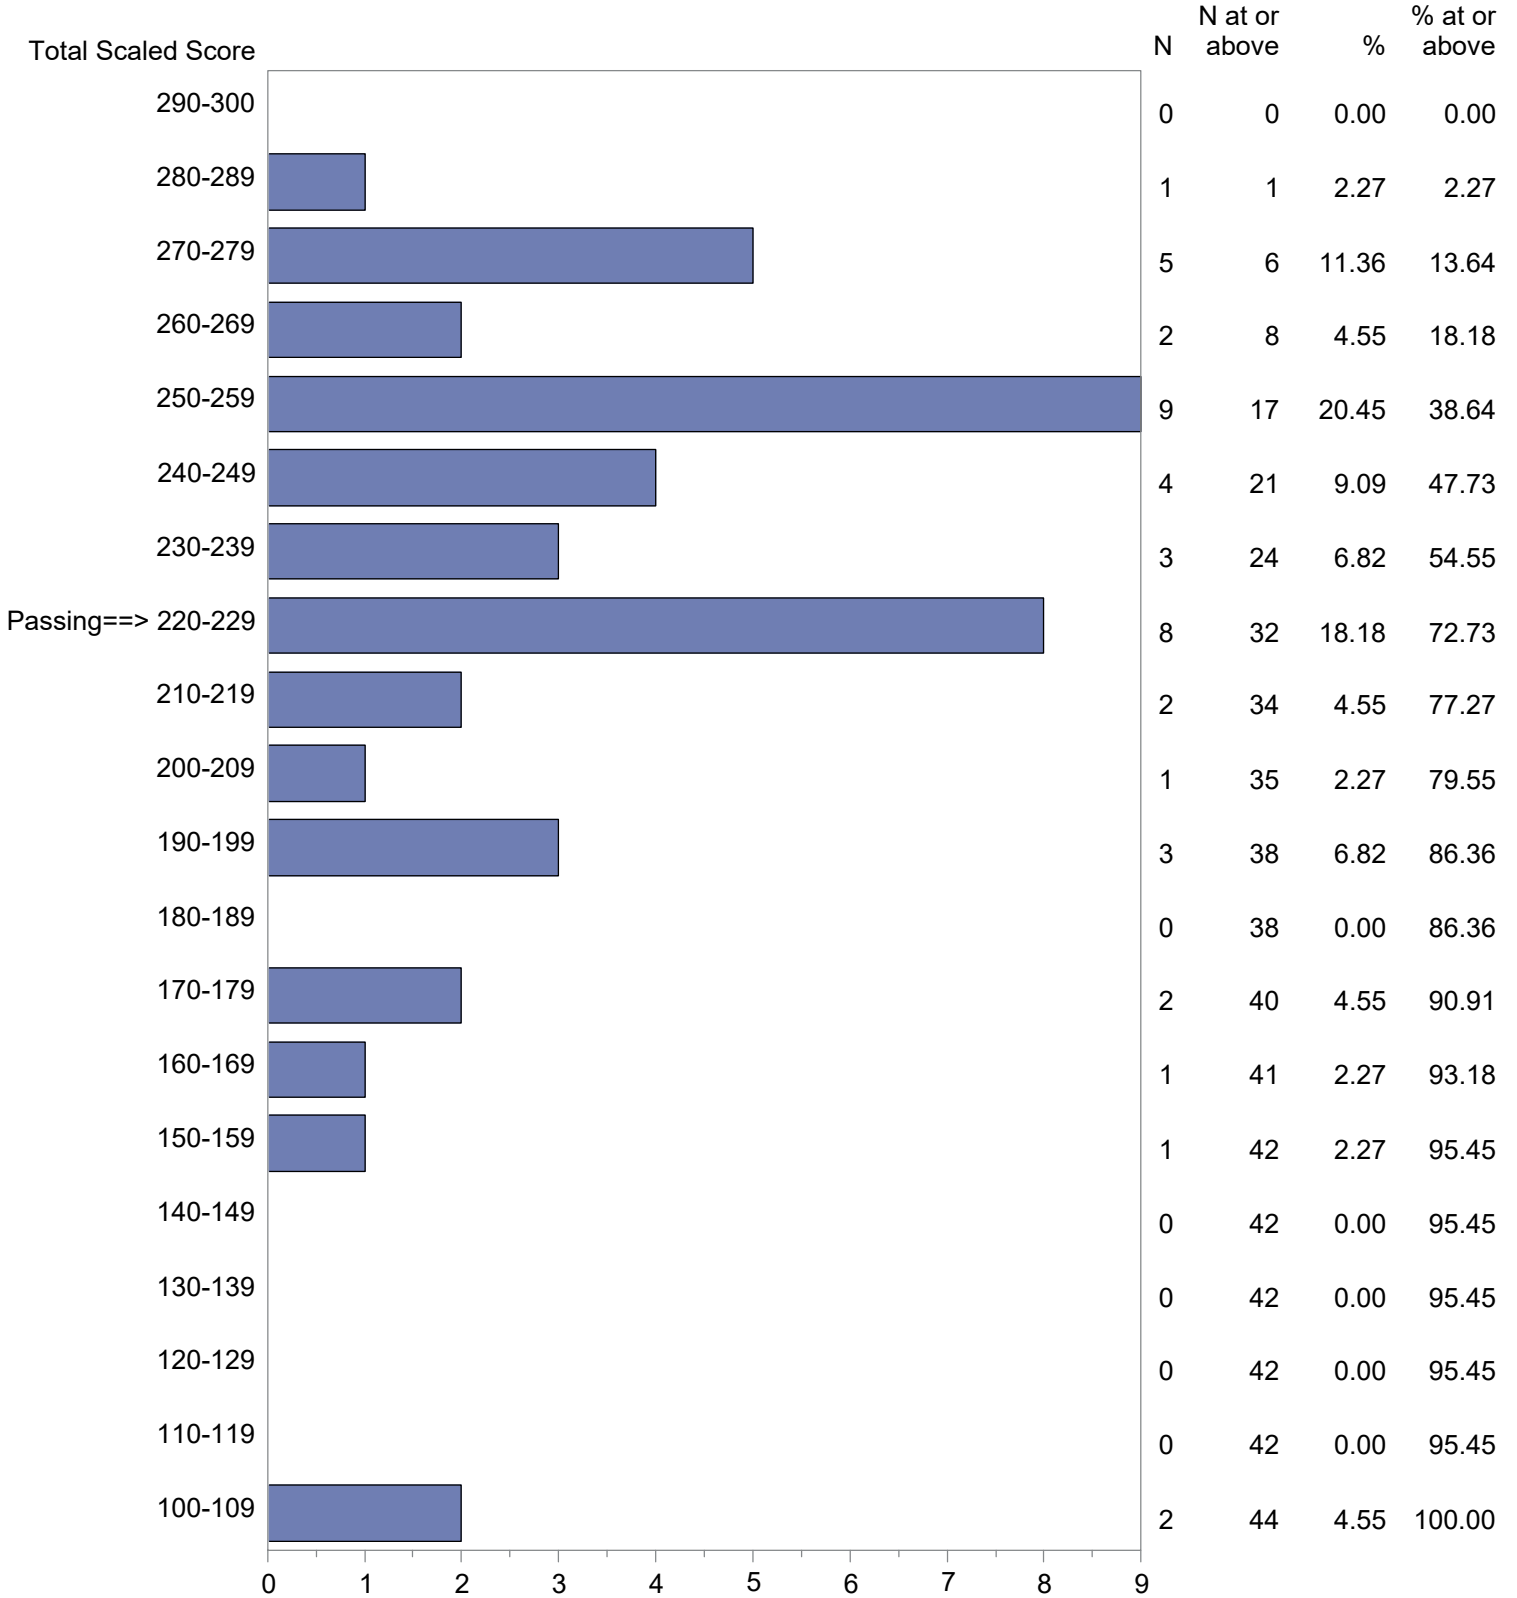

CONFIDENTIAL: NOT FOR DISTRIBUTION

Michigan Test For Teacher Certification (MTTC)
October 1, 2023 - September 30, 2024
Total Scaled Score Distribution by Test Field (All Forms)

Test Field=Reading (005)