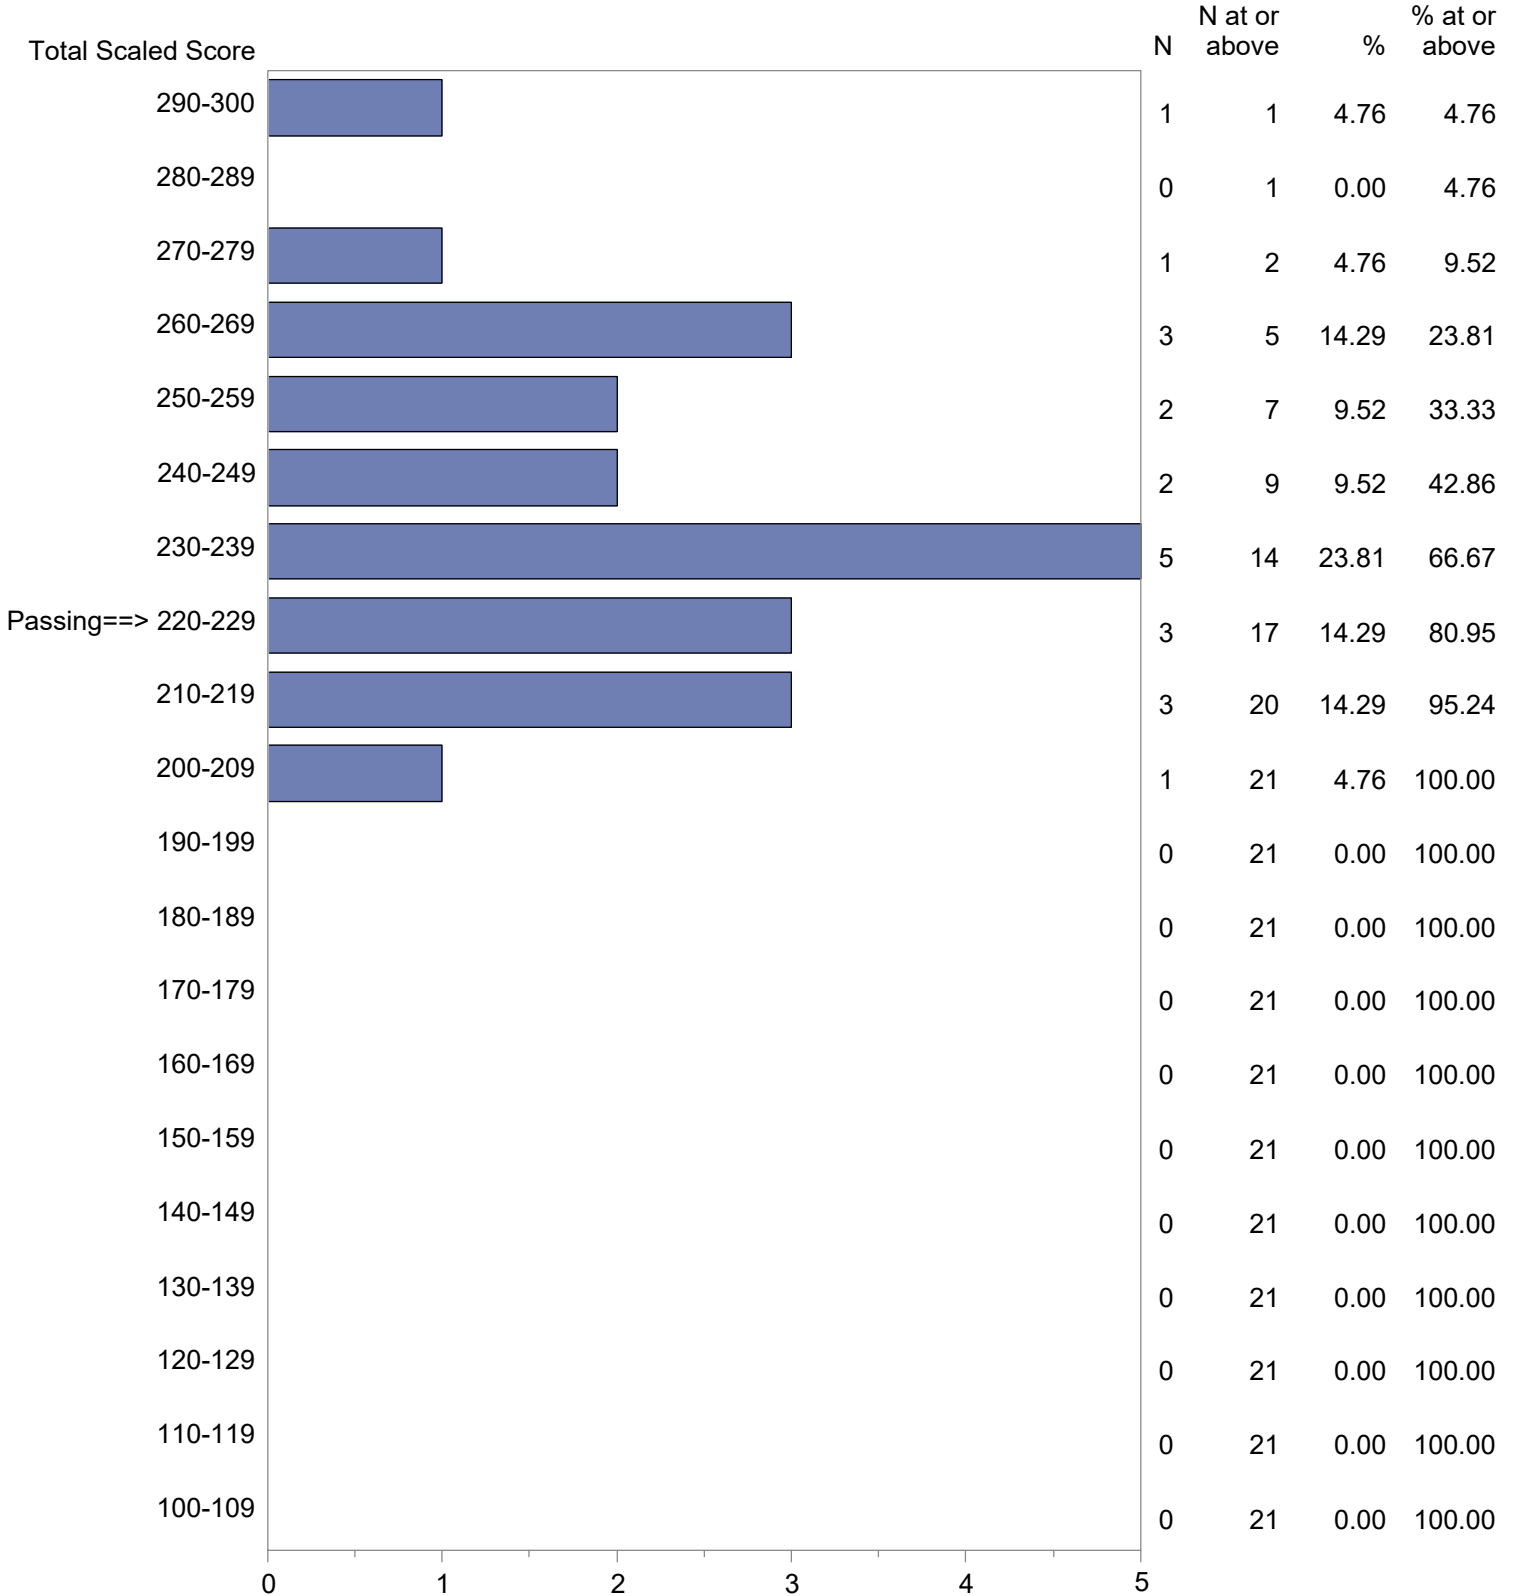

CONFIDENTIAL: NOT FOR DISTRIBUTION

Michigan Test For Teacher Certification (MTTC)
October 1, 2023 - September 30, 2024
Total Scaled Score Distribution by Test Field (All Forms)

Test Field=Physics (019)