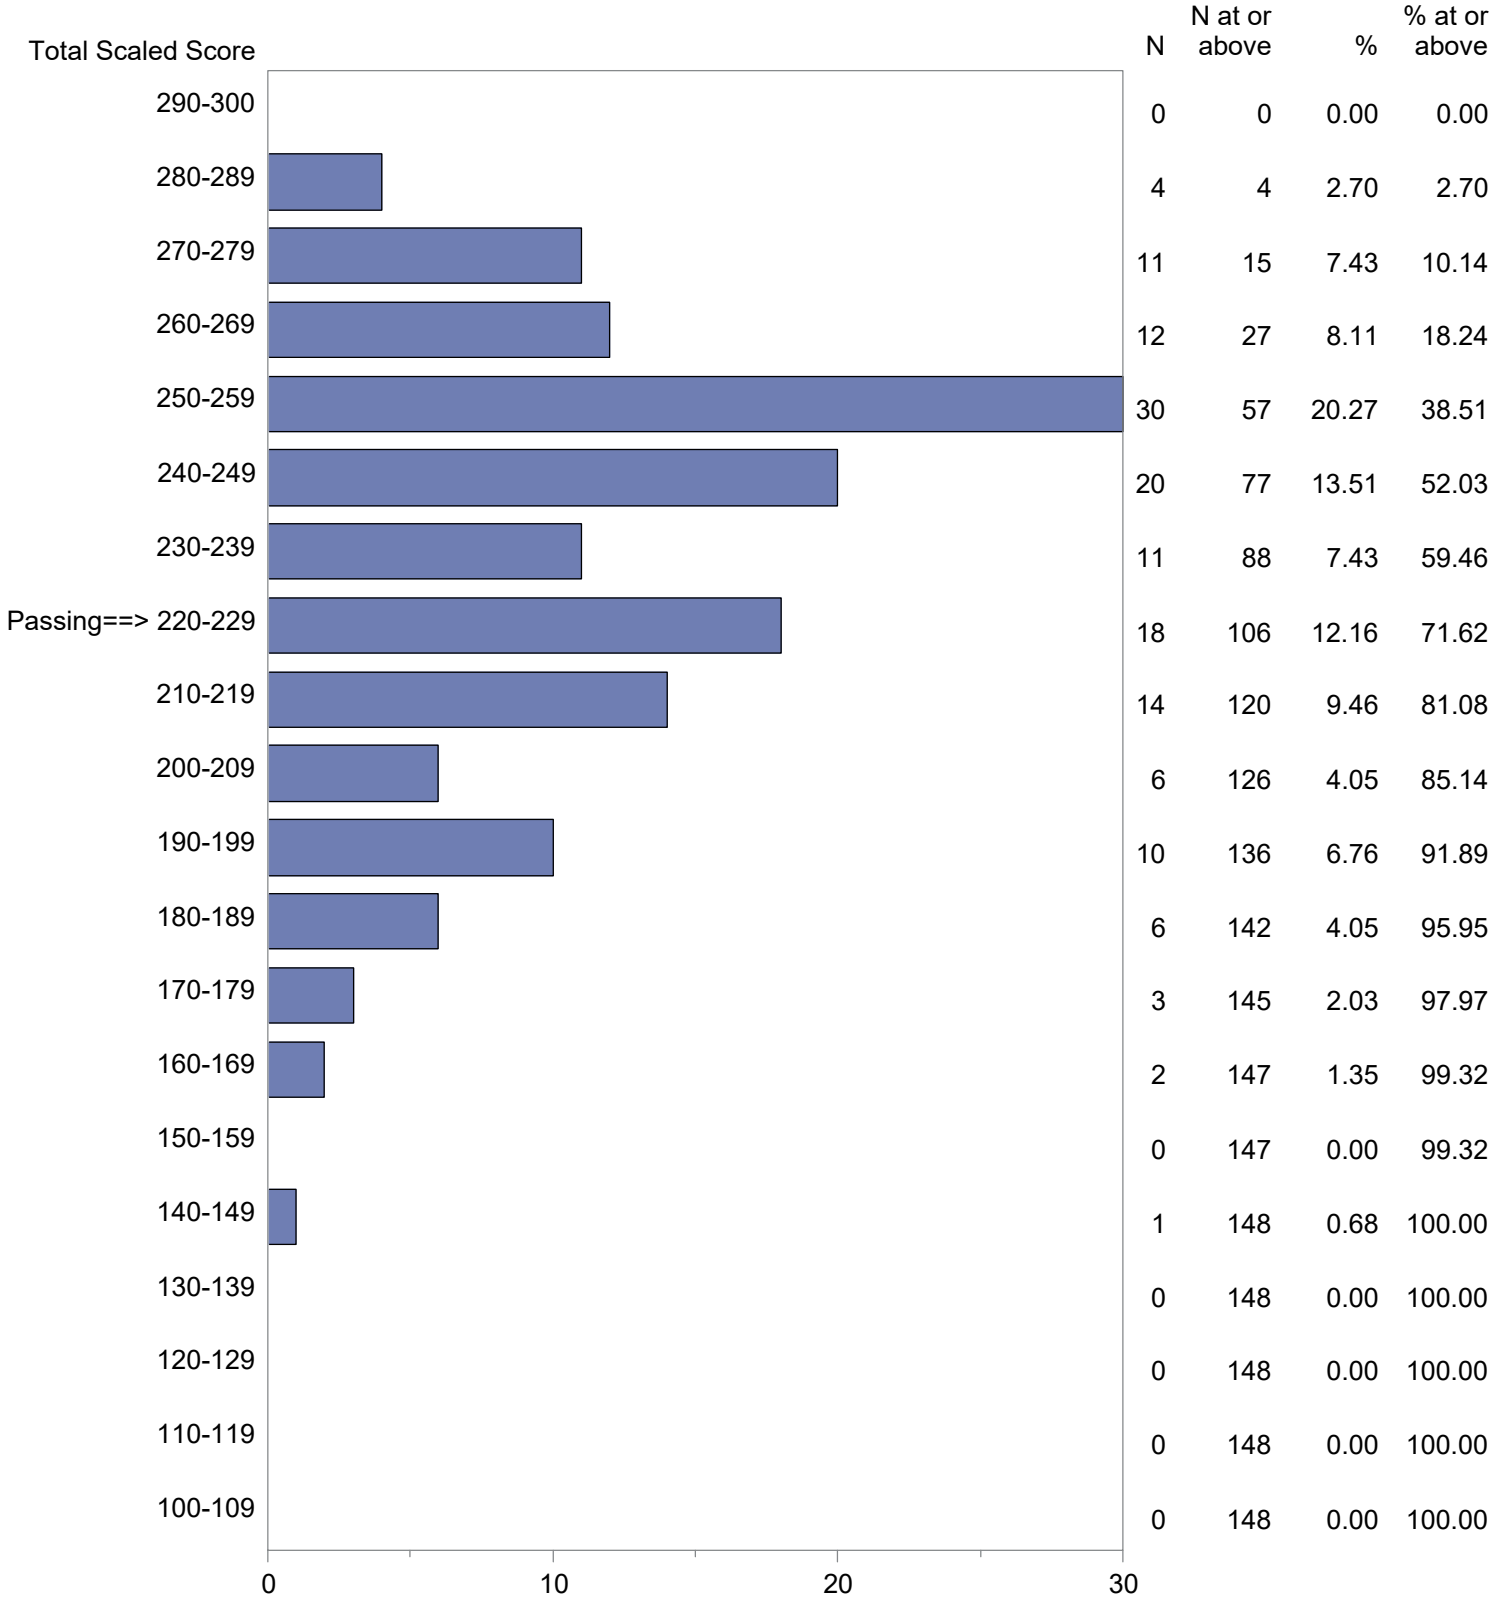

CONFIDENTIAL: NOT FOR DISTRIBUTION

Michigan Test For Teacher Certification (MTTC)
October 1, 2023 - September 30, 2024
Total Scaled Score Distribution by Test Field (All Forms)

Test Field=Emotional Impairment (116)