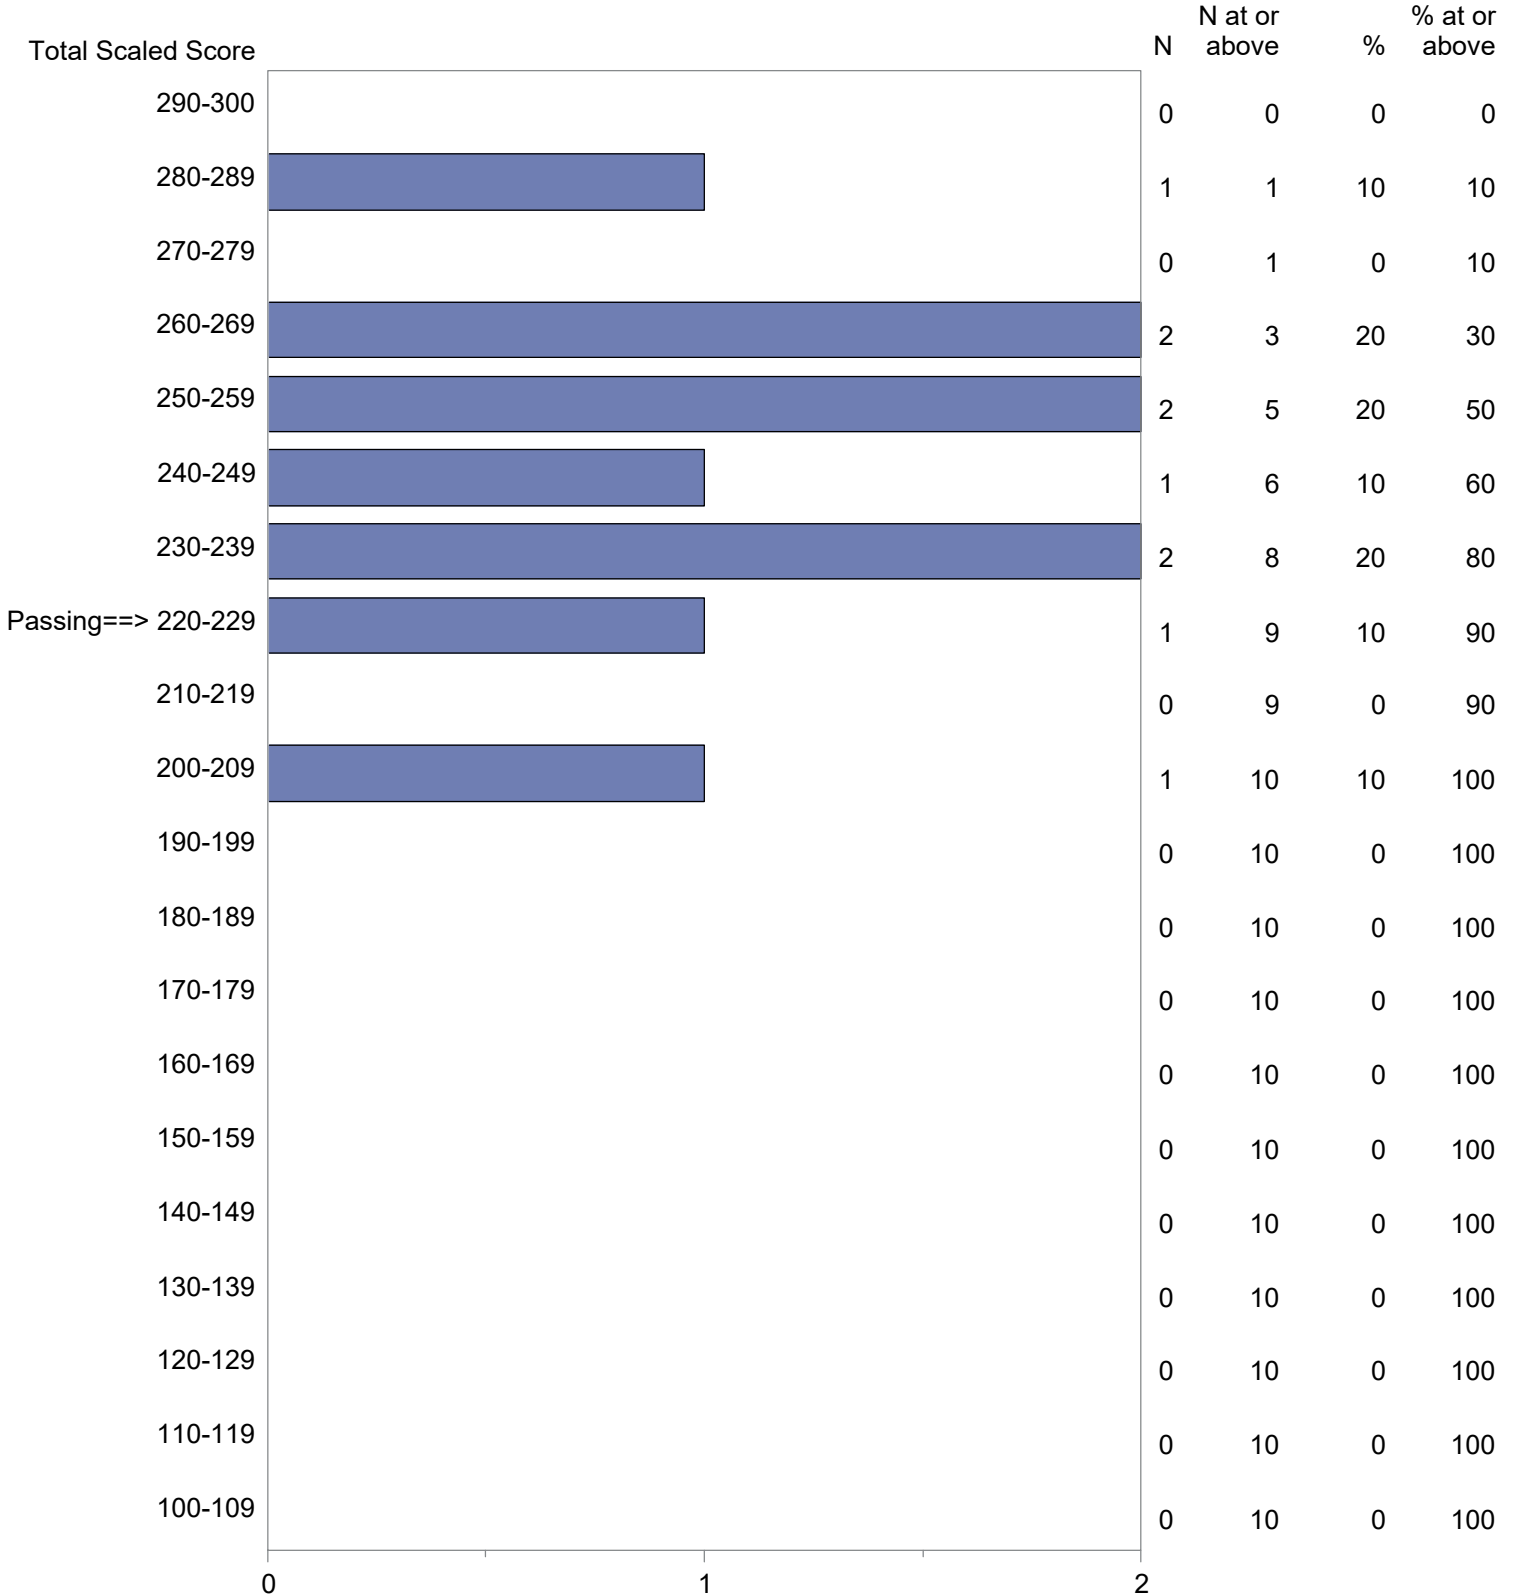

CONFIDENTIAL: NOT FOR DISTRIBUTION

Michigan Test For Teacher Certification (MTTC)
 October 1, 2023 - September 30, 2024
 Total Scaled Score Distribution by Test Field (All Forms)

Test Field=Agricultural Education (037)