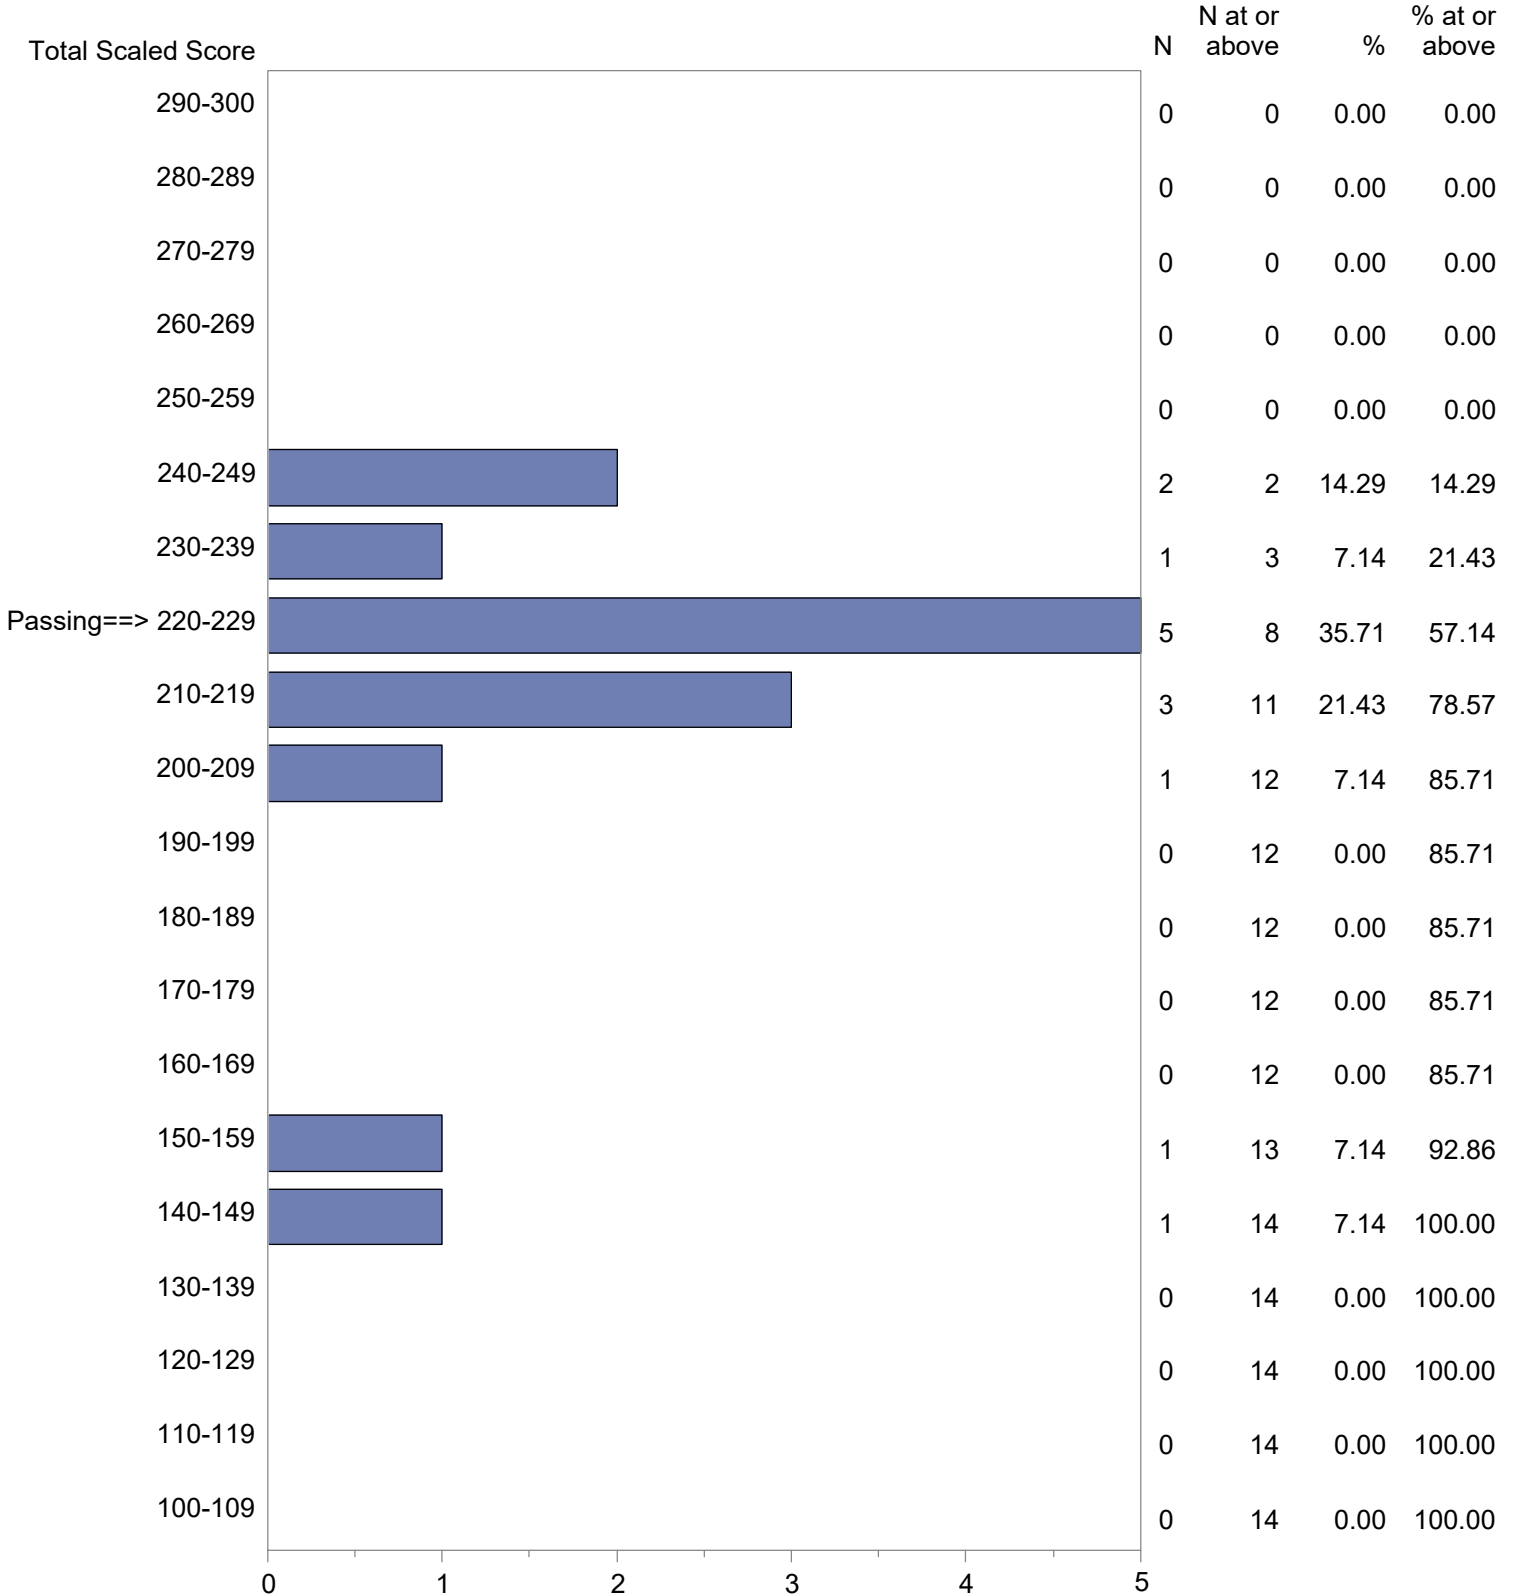

CONFIDENTIAL: NOT FOR DISTRIBUTION

Michigan Test For Teacher Certification (MTTC)
October 1, 2023 - September 30, 2024
Total Scaled Score Distribution by Test Field (All Forms)

Test Field=Bilingual Education (125)