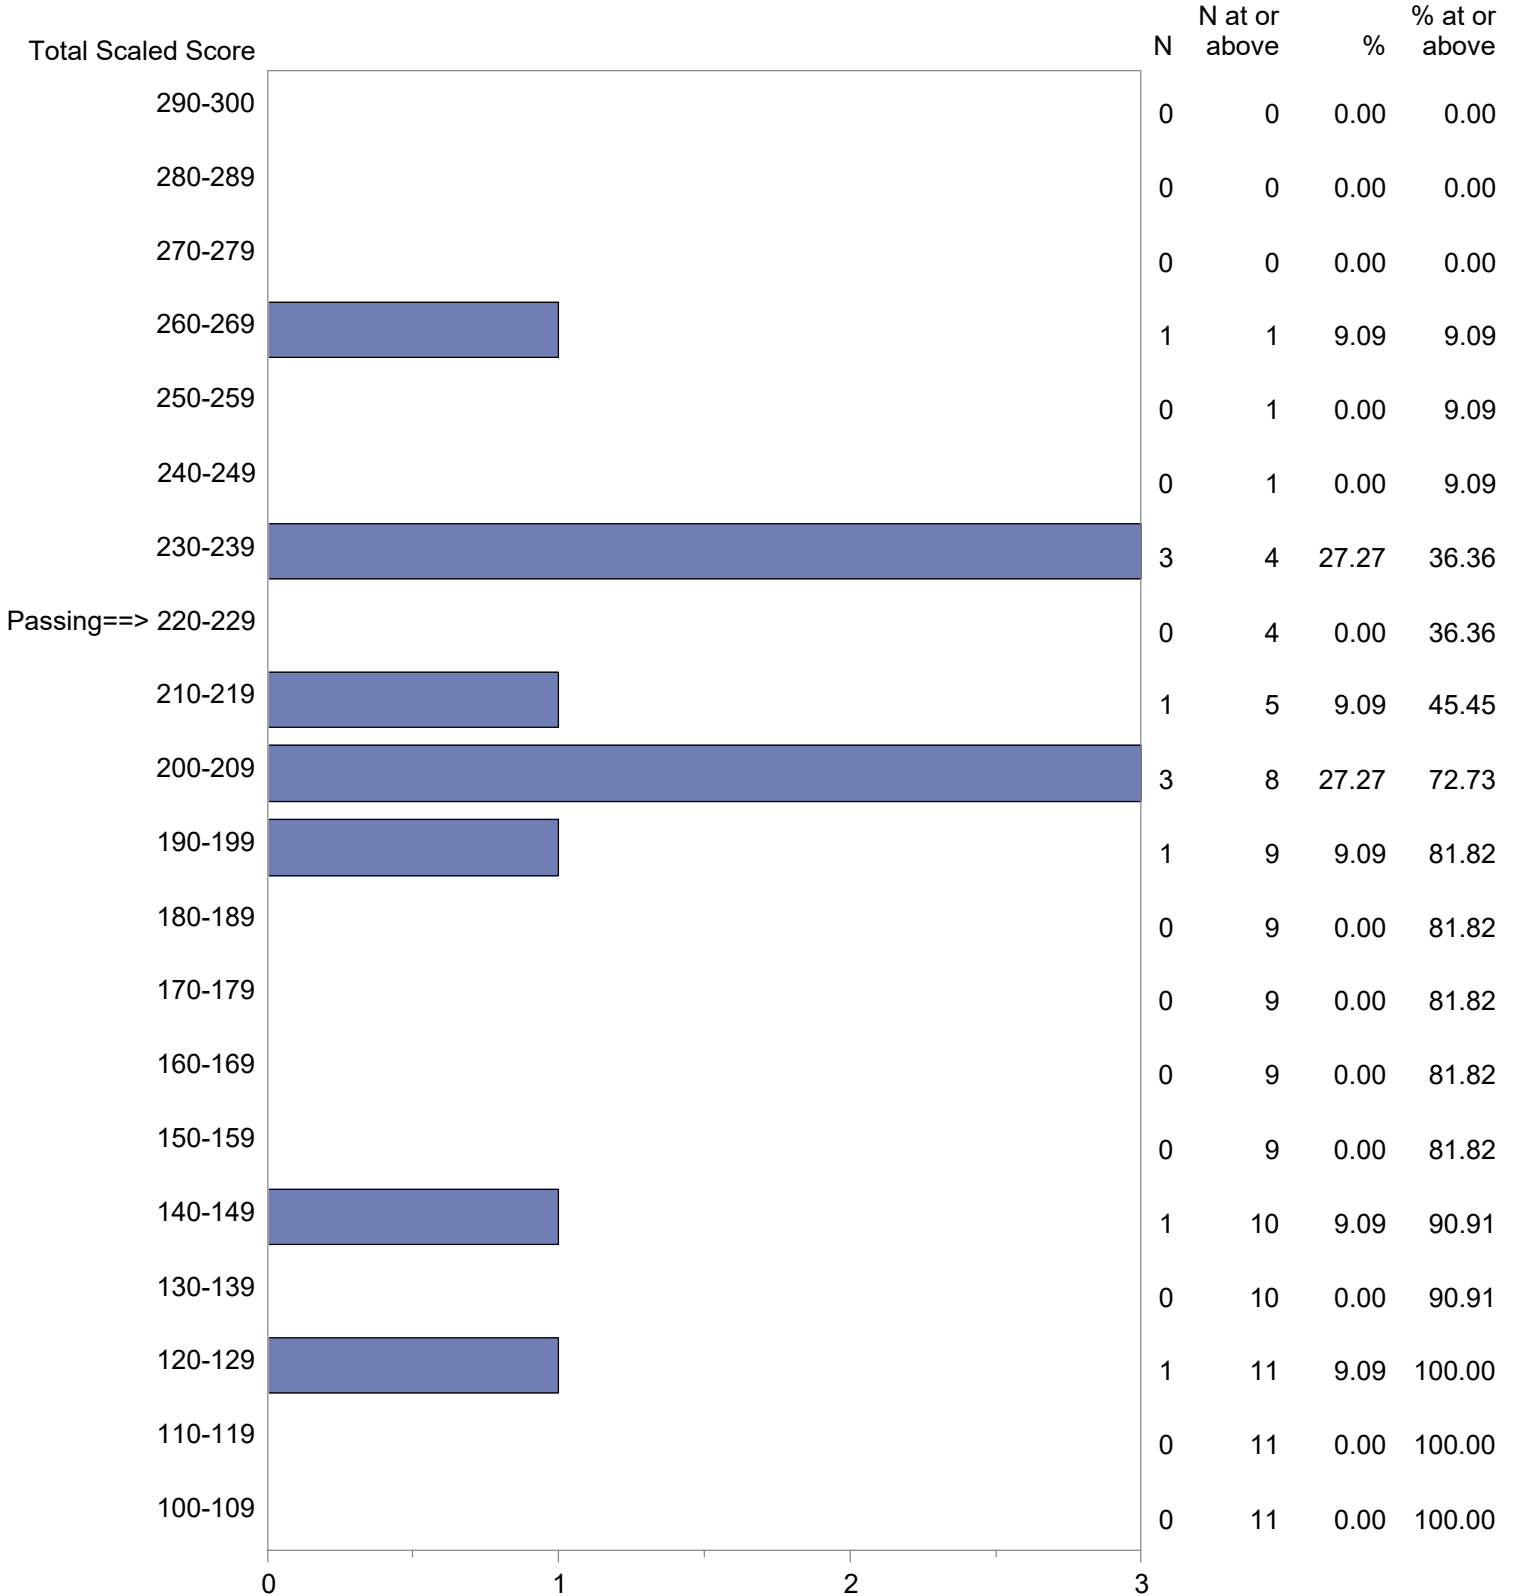

CONFIDENTIAL: NOT FOR DISTRIBUTION

Michigan Test For Teacher Certification (MTTC)
October 1, 2023 - September 30, 2024
Total Scaled Score Distribution by Test Field (All Forms)

Test Field=Physical Science (097)