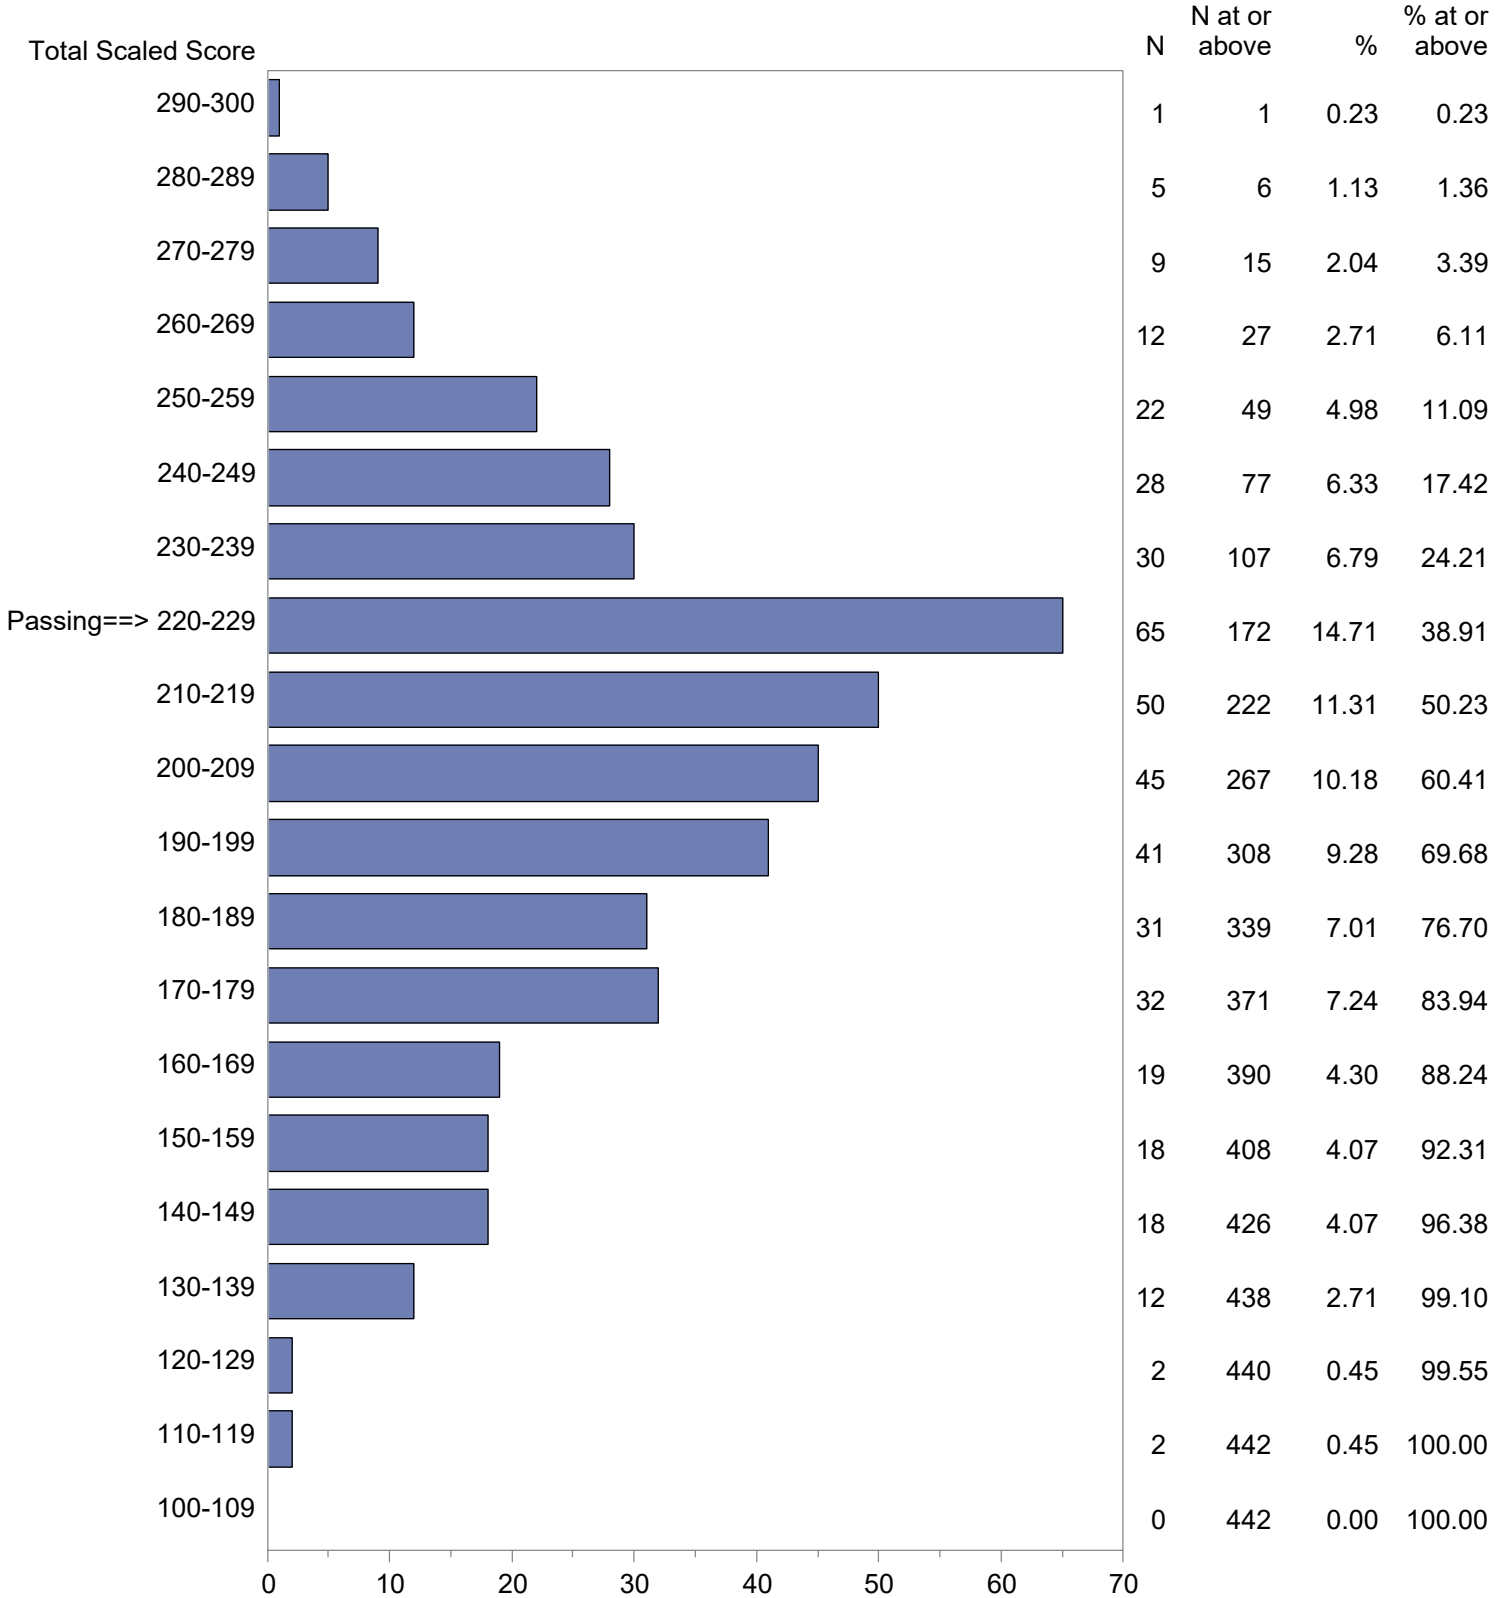

CONFIDENTIAL: NOT FOR DISTRIBUTION

Michigan Test For Teacher Certification (MTTC)
October 1, 2023 - September 30, 2024
Total Scaled Score Distribution by Test Field (All Forms)

Test Field=Integrated Science (Secondary) (094)