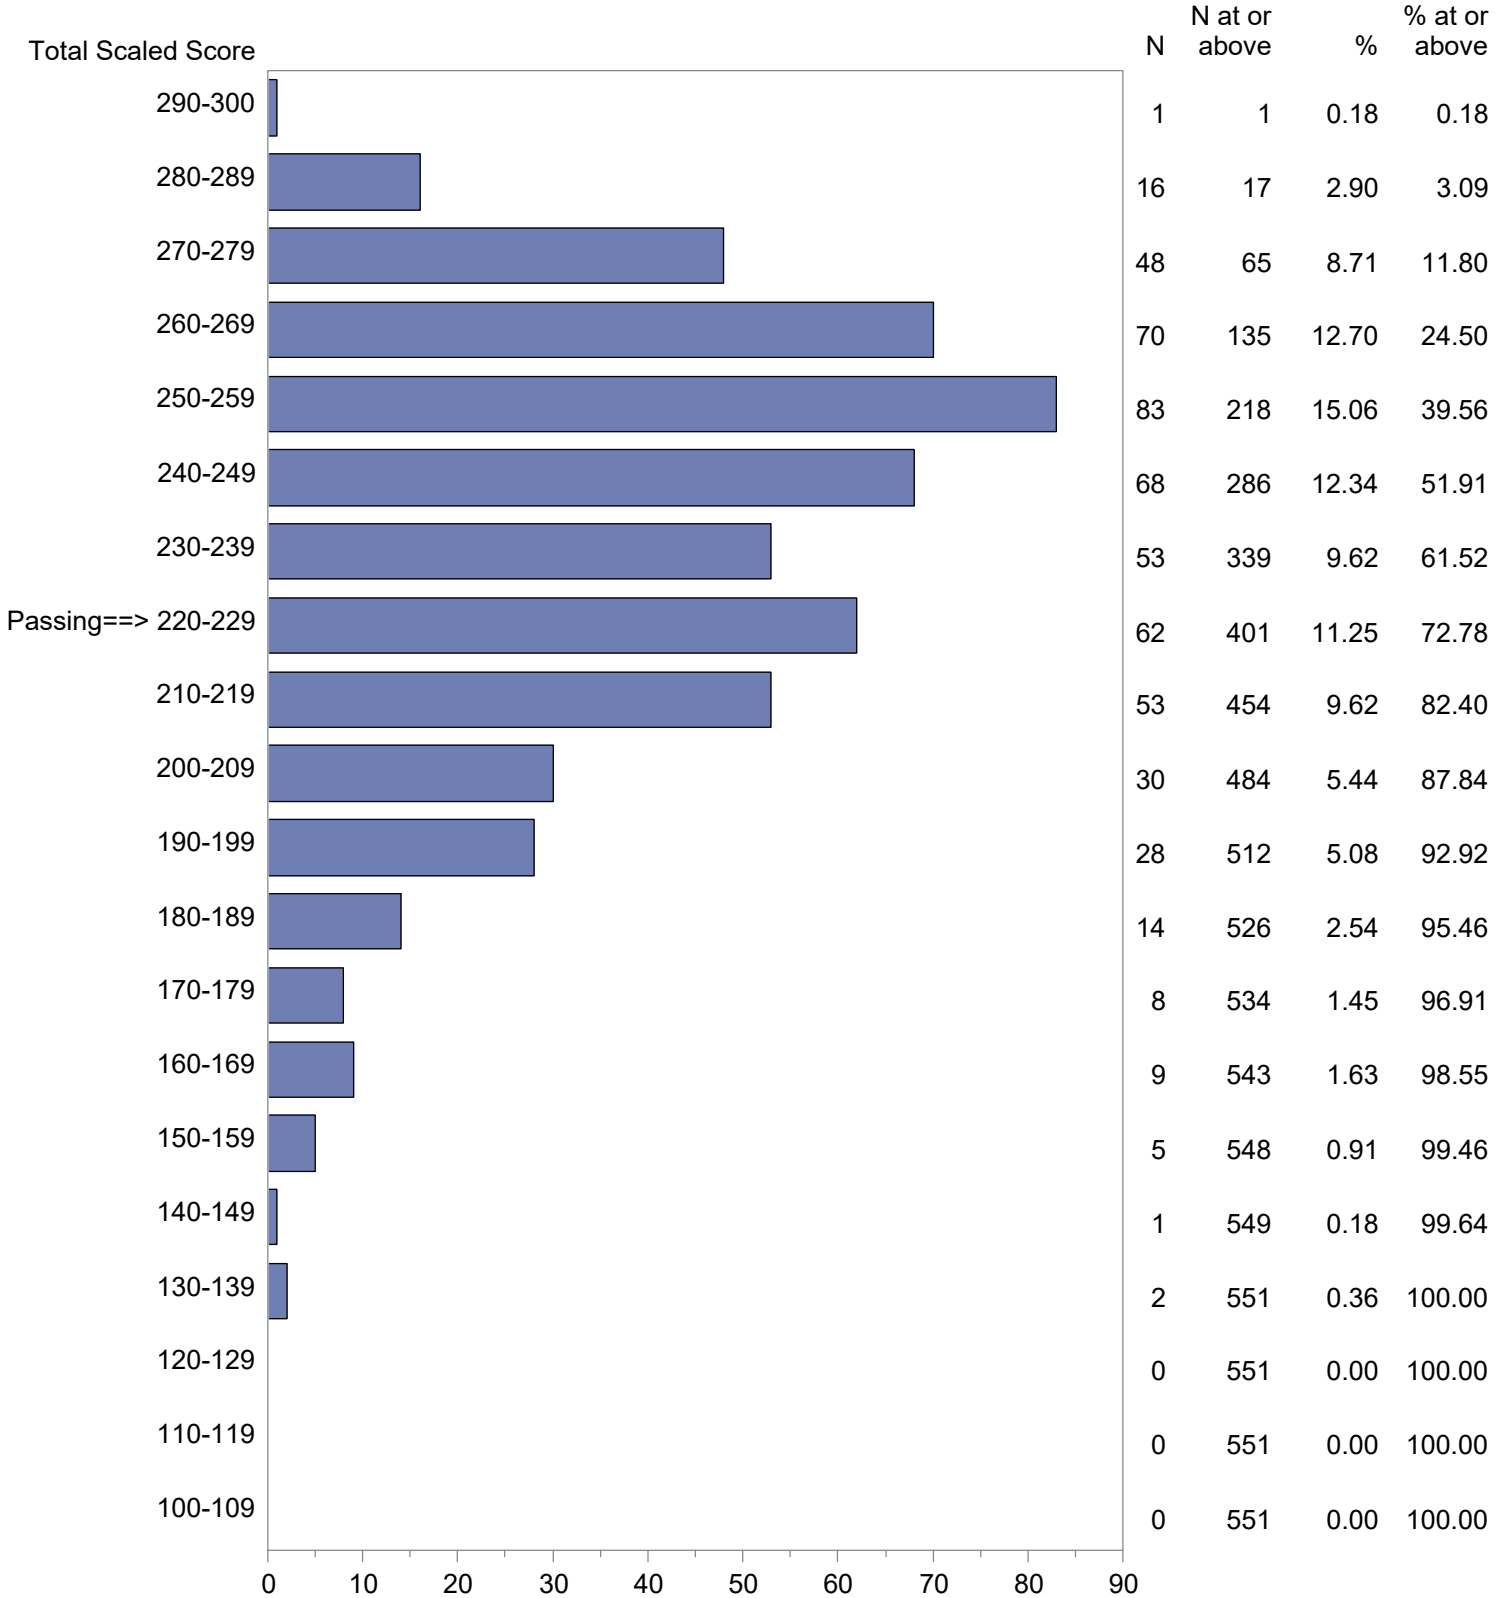

CONFIDENTIAL: NOT FOR DISTRIBUTION

Michigan Test For Teacher Certification (MTTC)
October 1, 2023 - September 30, 2024
Total Scaled Score Distribution by Test Field (All Forms)

Test Field=Learning Disabilities (114)