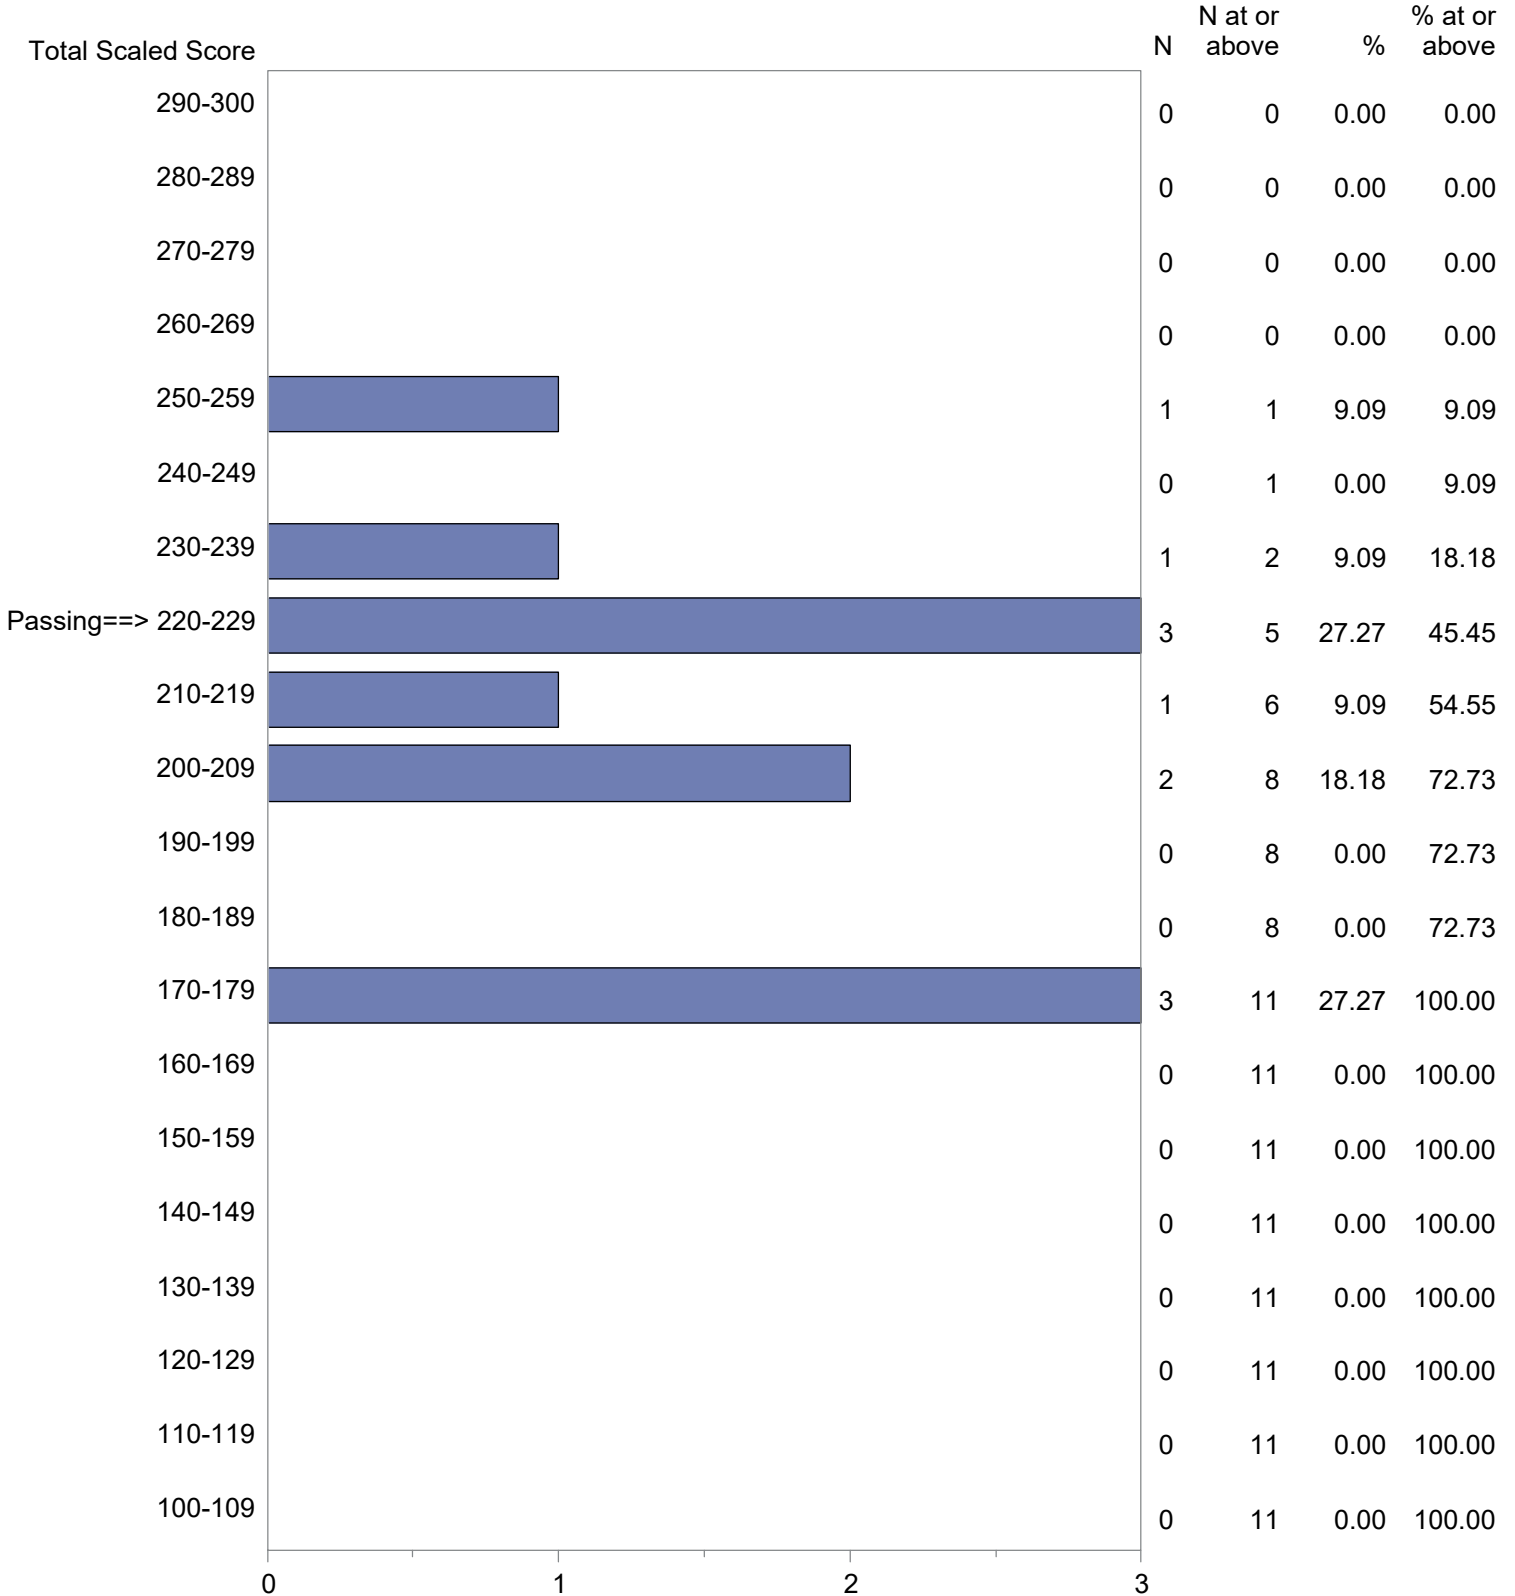

CONFIDENTIAL: NOT FOR DISTRIBUTION

Michigan Test For Teacher Certification (MTTC)
October 1, 2023 - September 30, 2024
Total Scaled Score Distribution by Test Field (All Forms)

Test Field=Mathematics (7-12) (131)