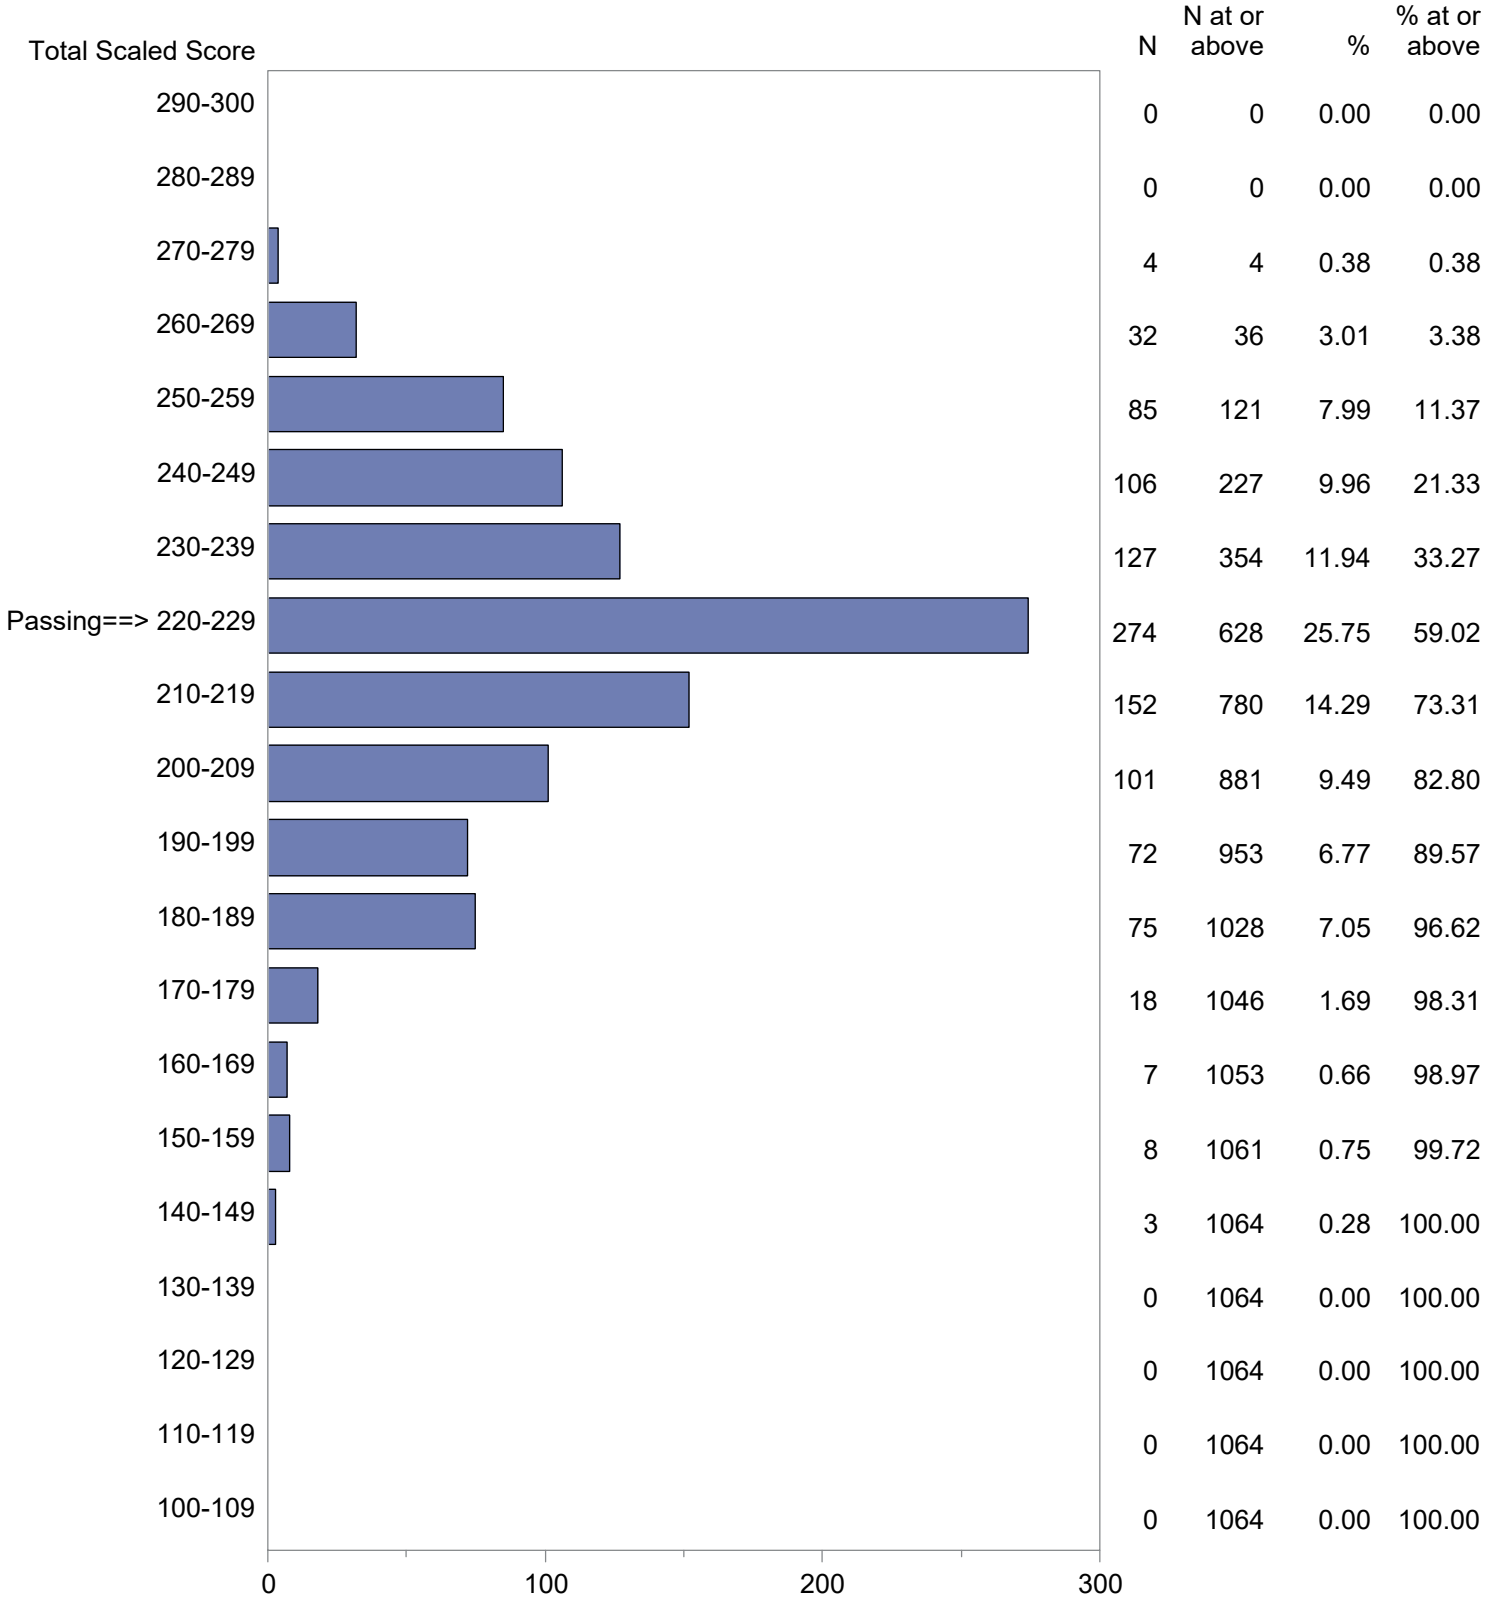

CONFIDENTIAL: NOT FOR DISTRIBUTION

Michigan Test For Teacher Certification (MTTC)
October 1, 2023 - September 30, 2024
Total Scaled Score Distribution by Test Field (All Forms)

Test Field=Upper Elem. Ed. Subtest 4 (124)