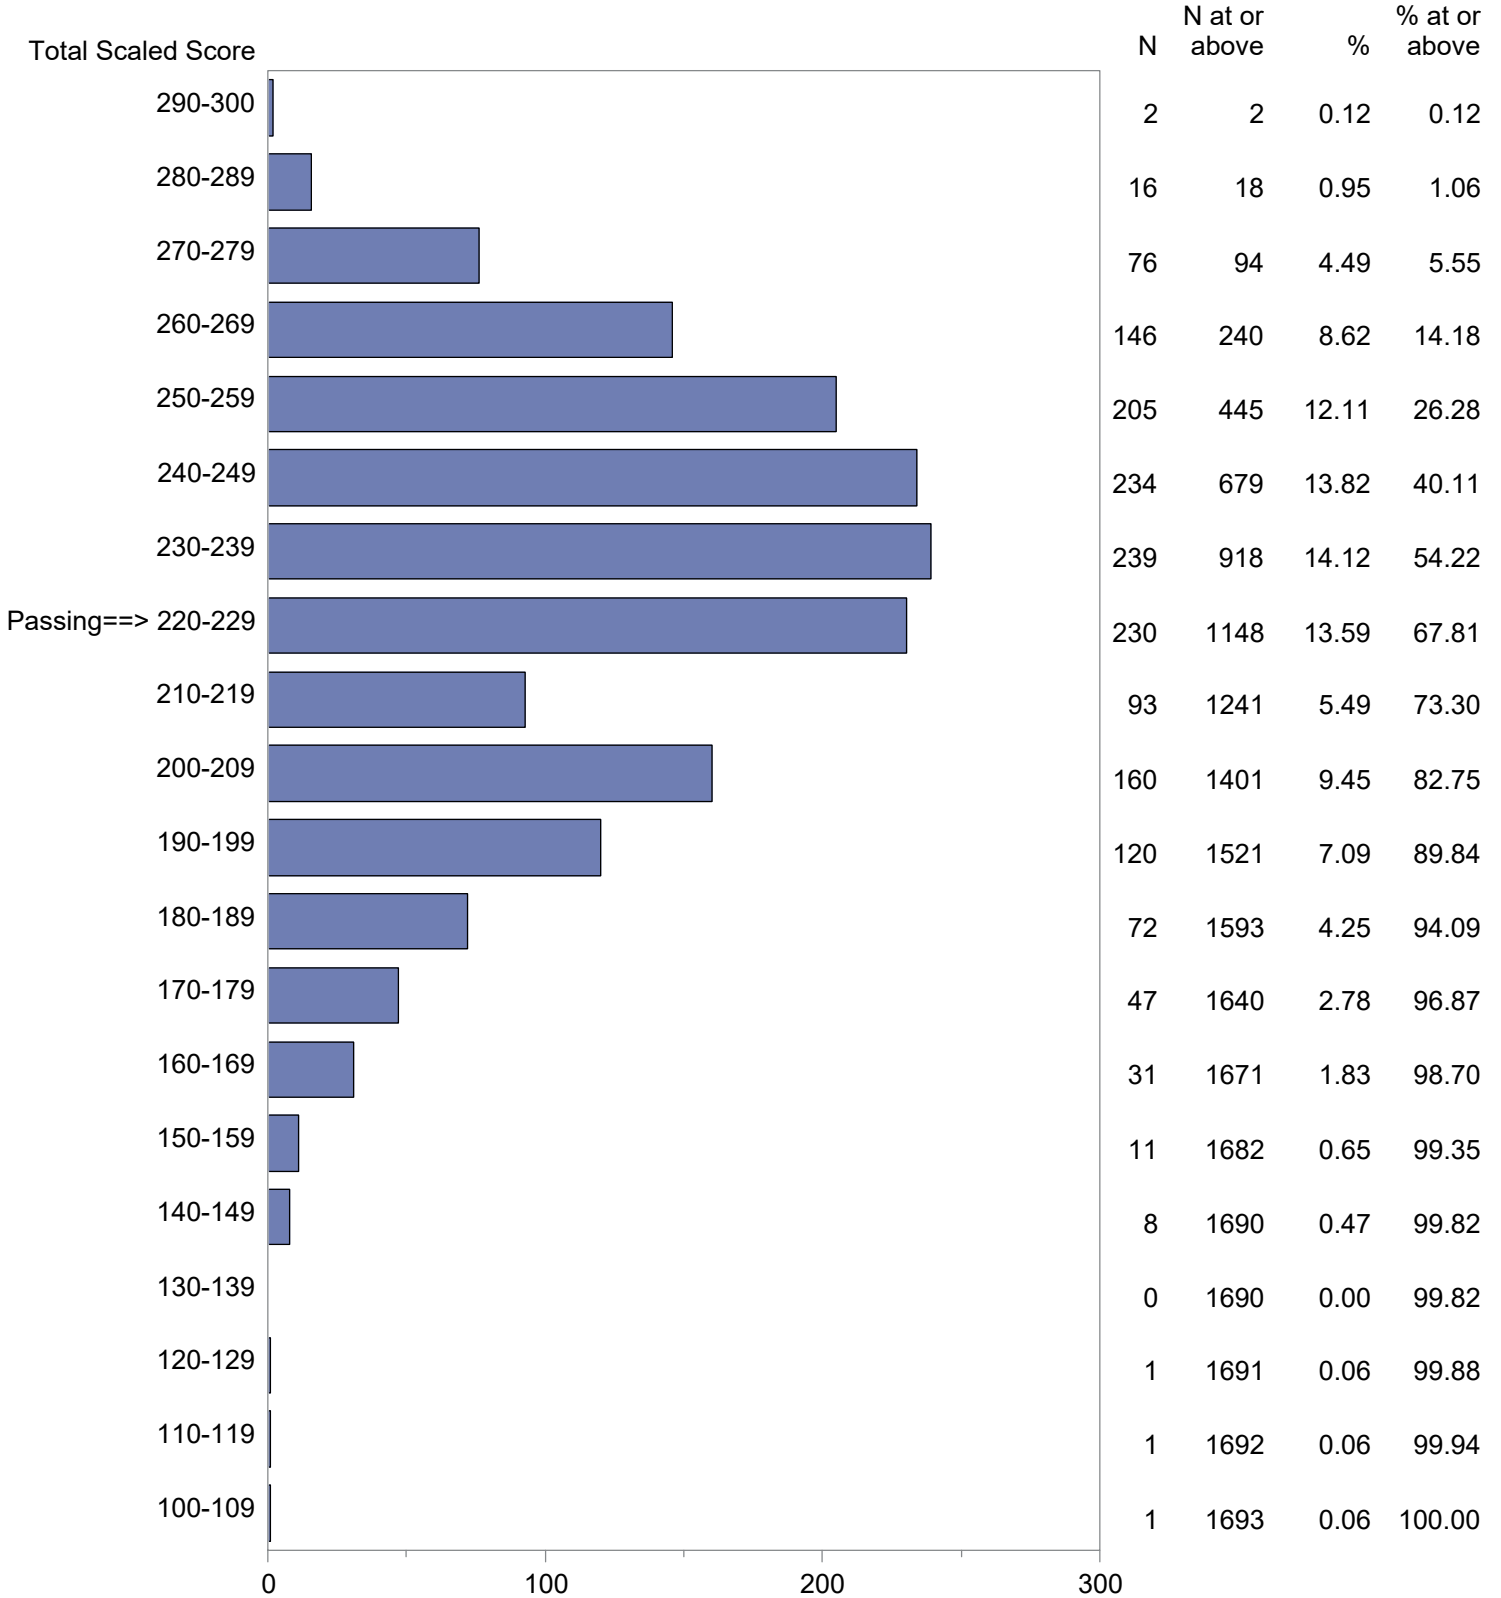

CONFIDENTIAL: NOT FOR DISTRIBUTION

Michigan Test For Teacher Certification (MTTC)
October 1, 2023 - September 30, 2024
Total Scaled Score Distribution by Test Field (All Forms)

Test Field=Lower Elem. Ed. Subtest 3 (119)