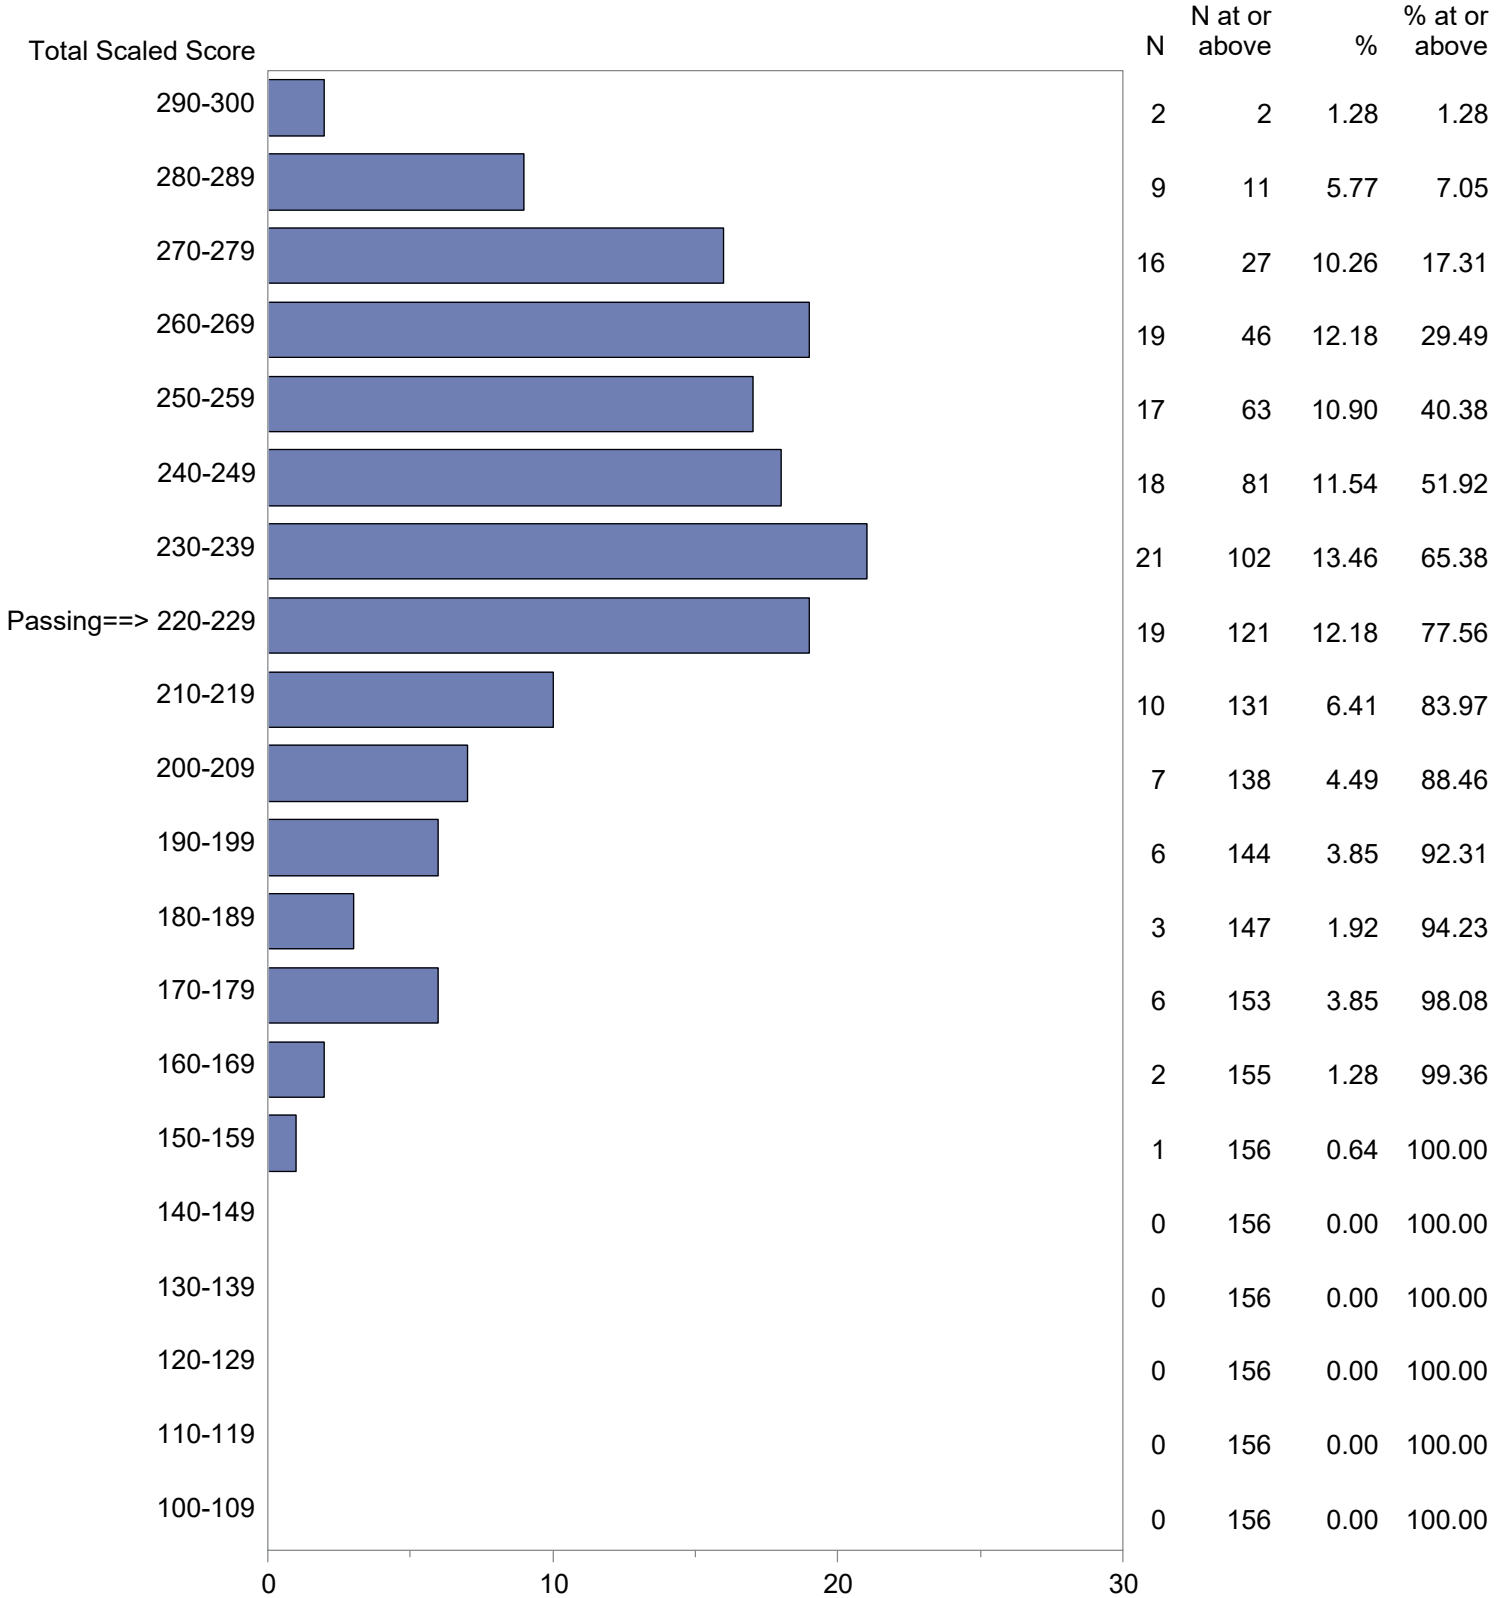

CONFIDENTIAL: NOT FOR DISTRIBUTION

Michigan Test For Teacher Certification (MTTC)
October 1, 2023 - September 30, 2024
Total Scaled Score Distribution by Test Field (All Forms)

Test Field=Spanish (028)