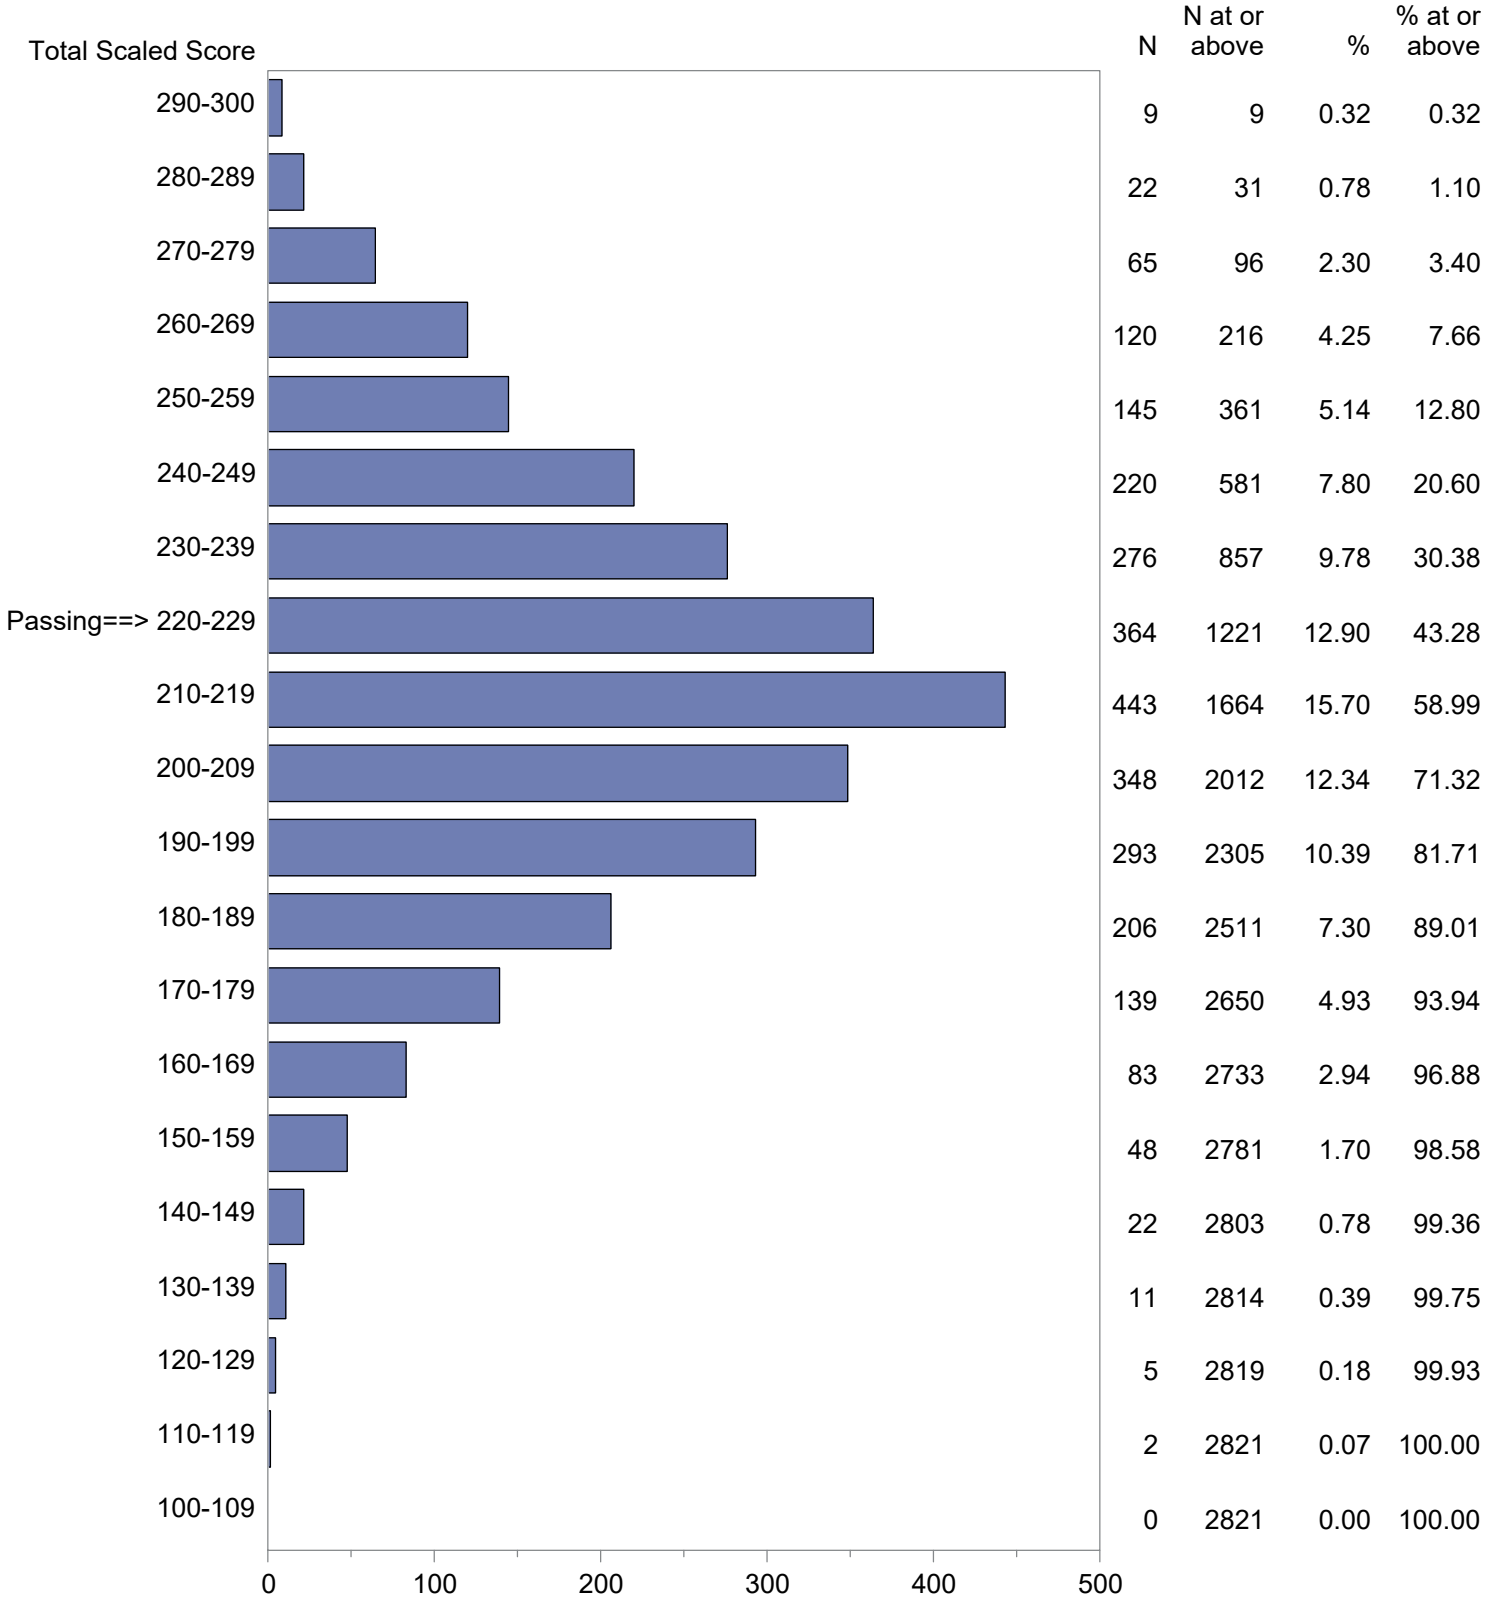

CONFIDENTIAL: NOT FOR DISTRIBUTION

Michigan Test For Teacher Certification (MTTC)
October 1, 2023 - September 30, 2024
Total Scaled Score Distribution by Test Field (All Forms)

Test Field=Elementary Education (103)