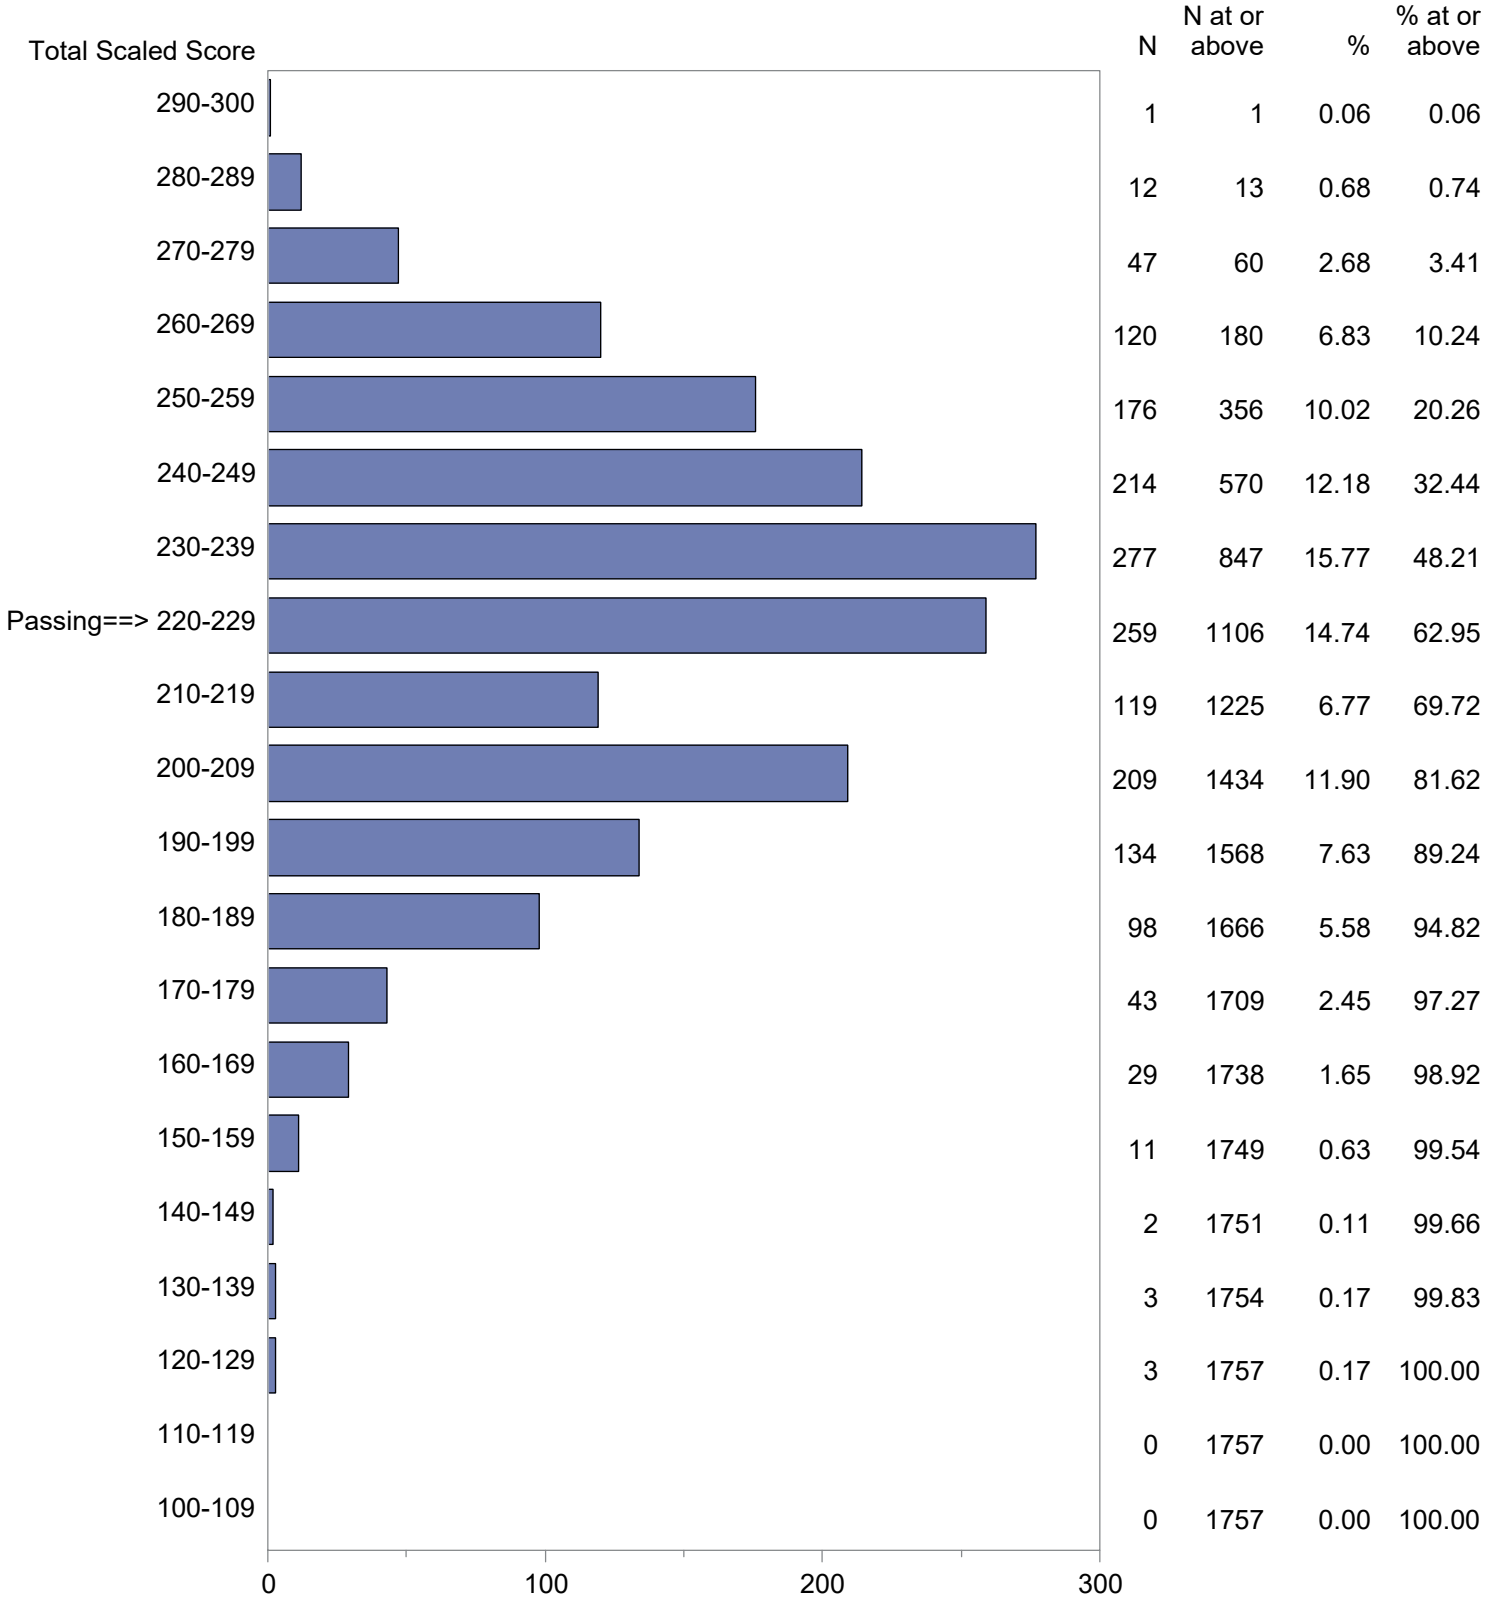

CONFIDENTIAL: NOT FOR DISTRIBUTION

Michigan Test For Teacher Certification (MTTC)
October 1, 2023 - September 30, 2024
Total Scaled Score Distribution by Test Field (All Forms)

Test Field=Lower Elem. Ed. Subtest 2 (118)