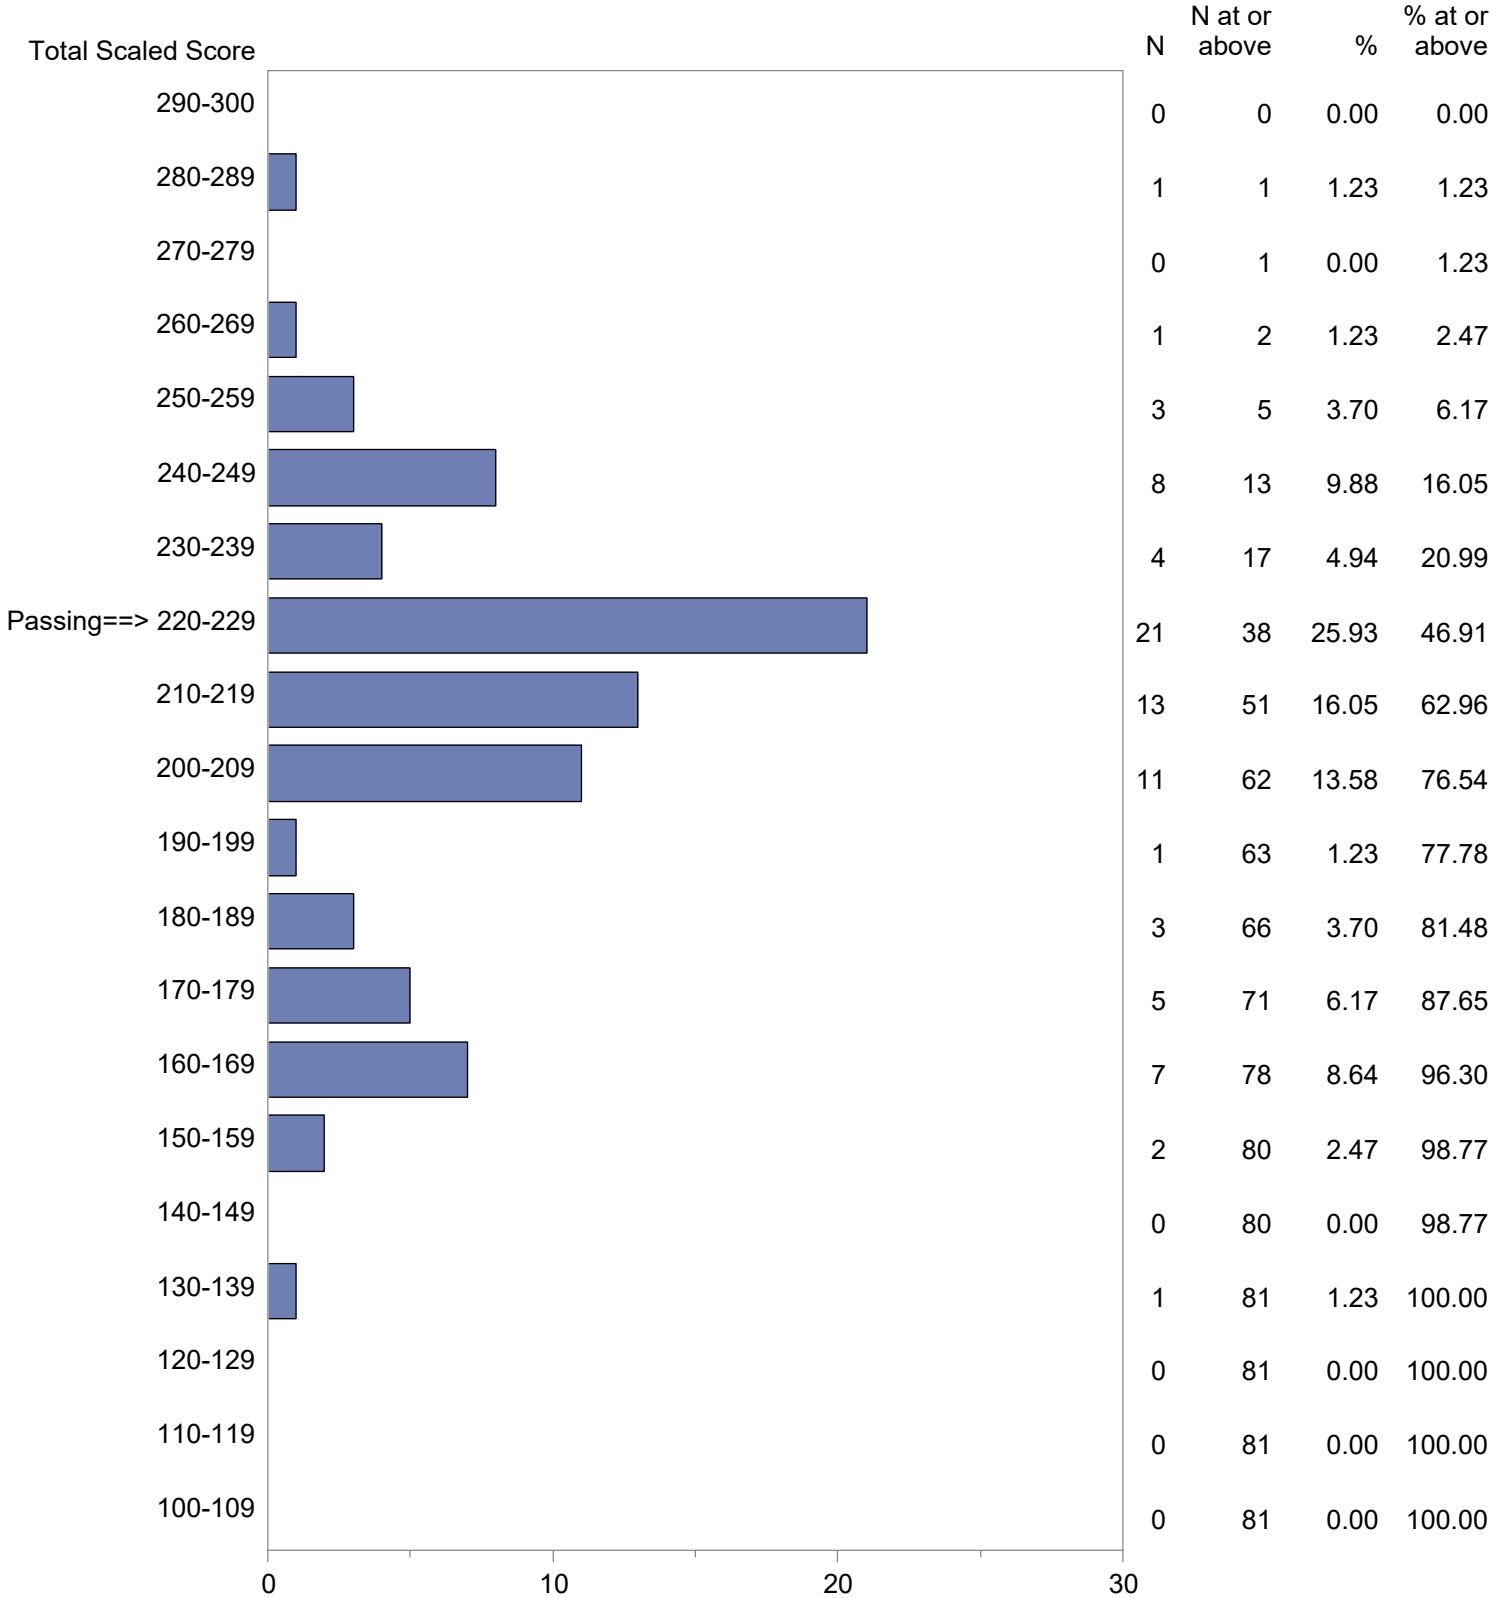

CONFIDENTIAL: NOT FOR DISTRIBUTION

Michigan Test For Teacher Certification (MTTC)
October 1, 2023 - September 30, 2024
Total Scaled Score Distribution by Test Field (All Forms)

Test Field=Social Studies (Elementary) (105)