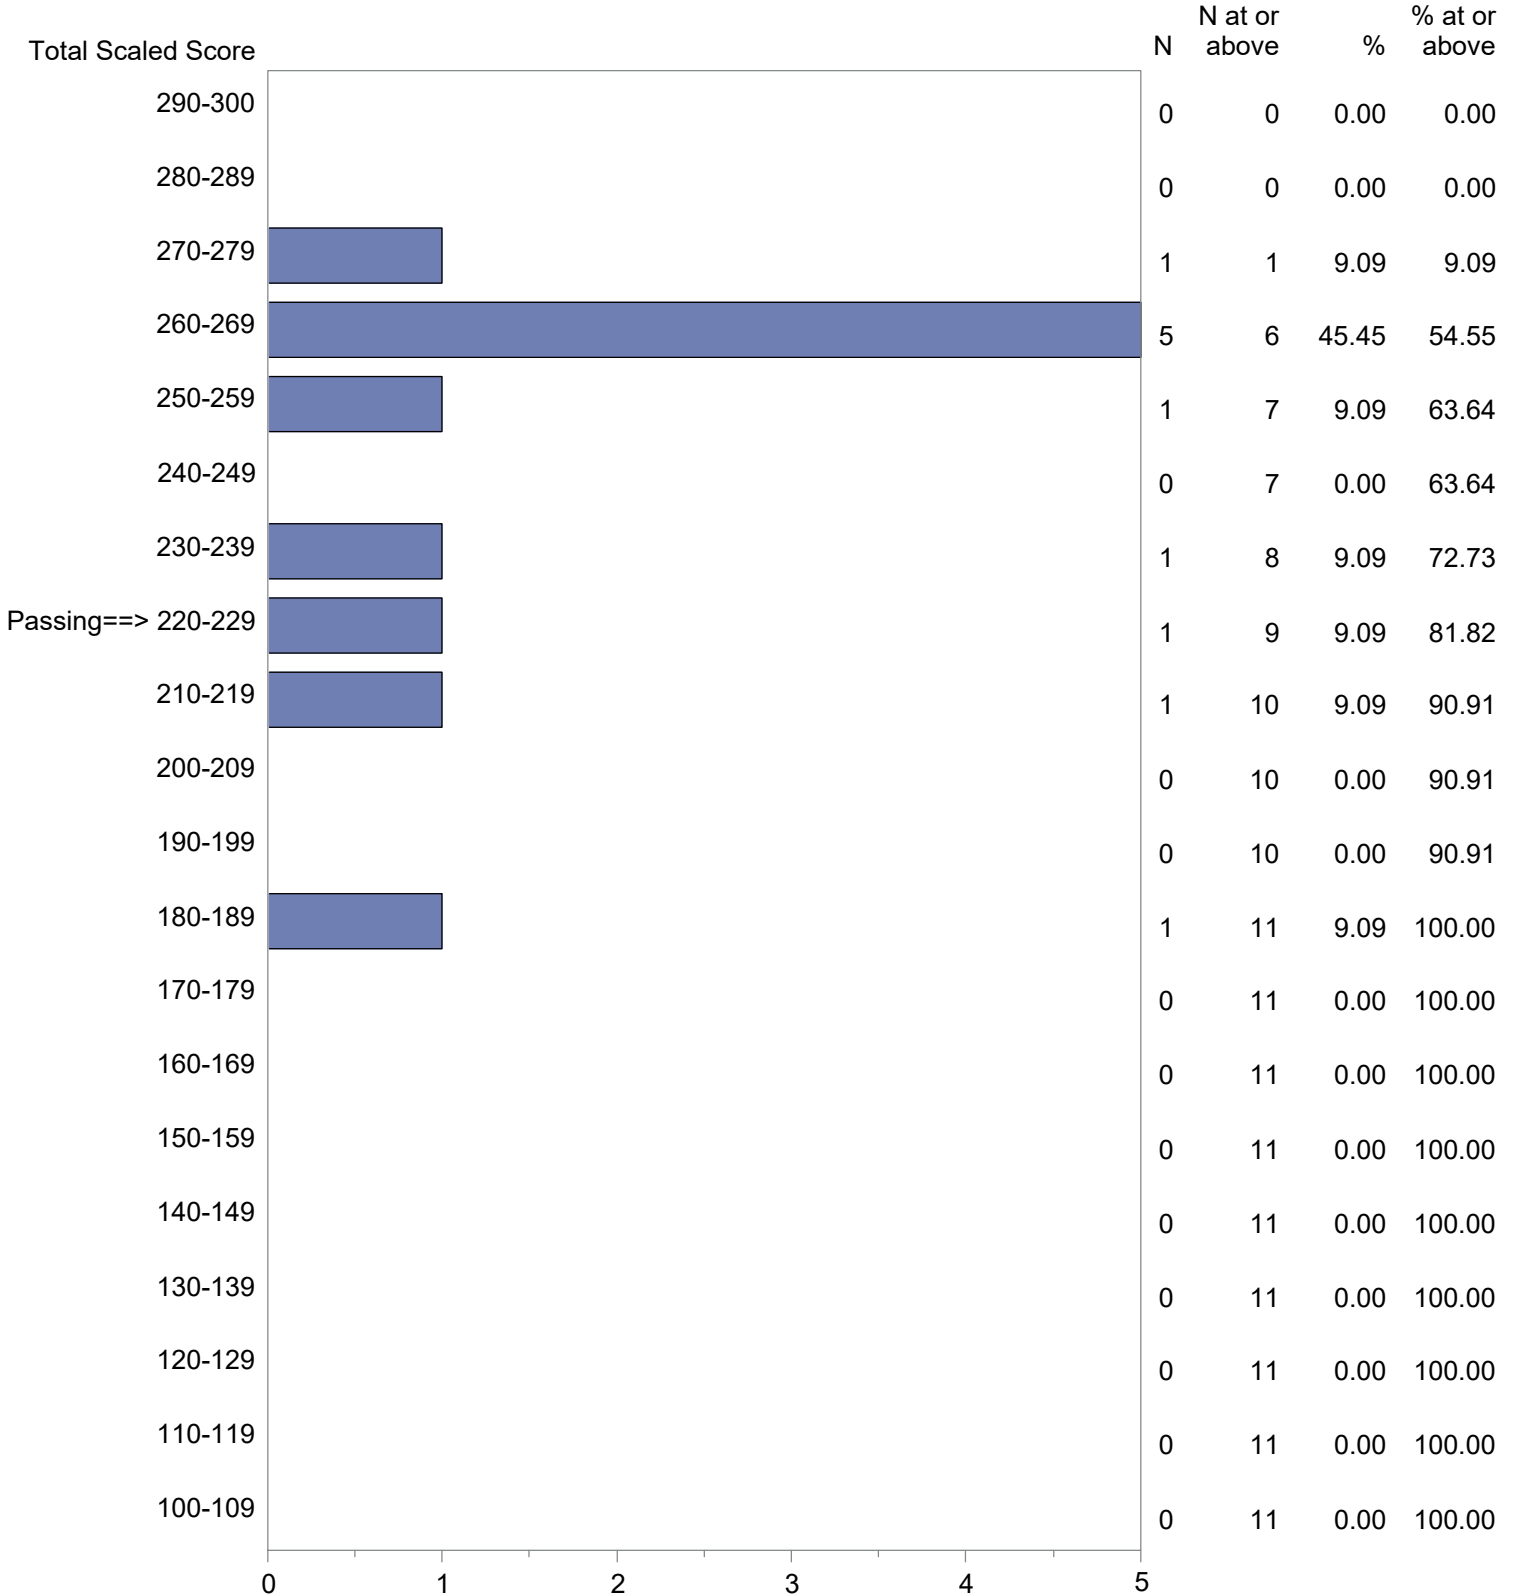

CONFIDENTIAL: NOT FOR DISTRIBUTION

Michigan Test For Teacher Certification (MTTC)
October 1, 2023 - September 30, 2024
Total Scaled Score Distribution by Test Field (All Forms)

Test Field=Chinese (Mandarin) (101)