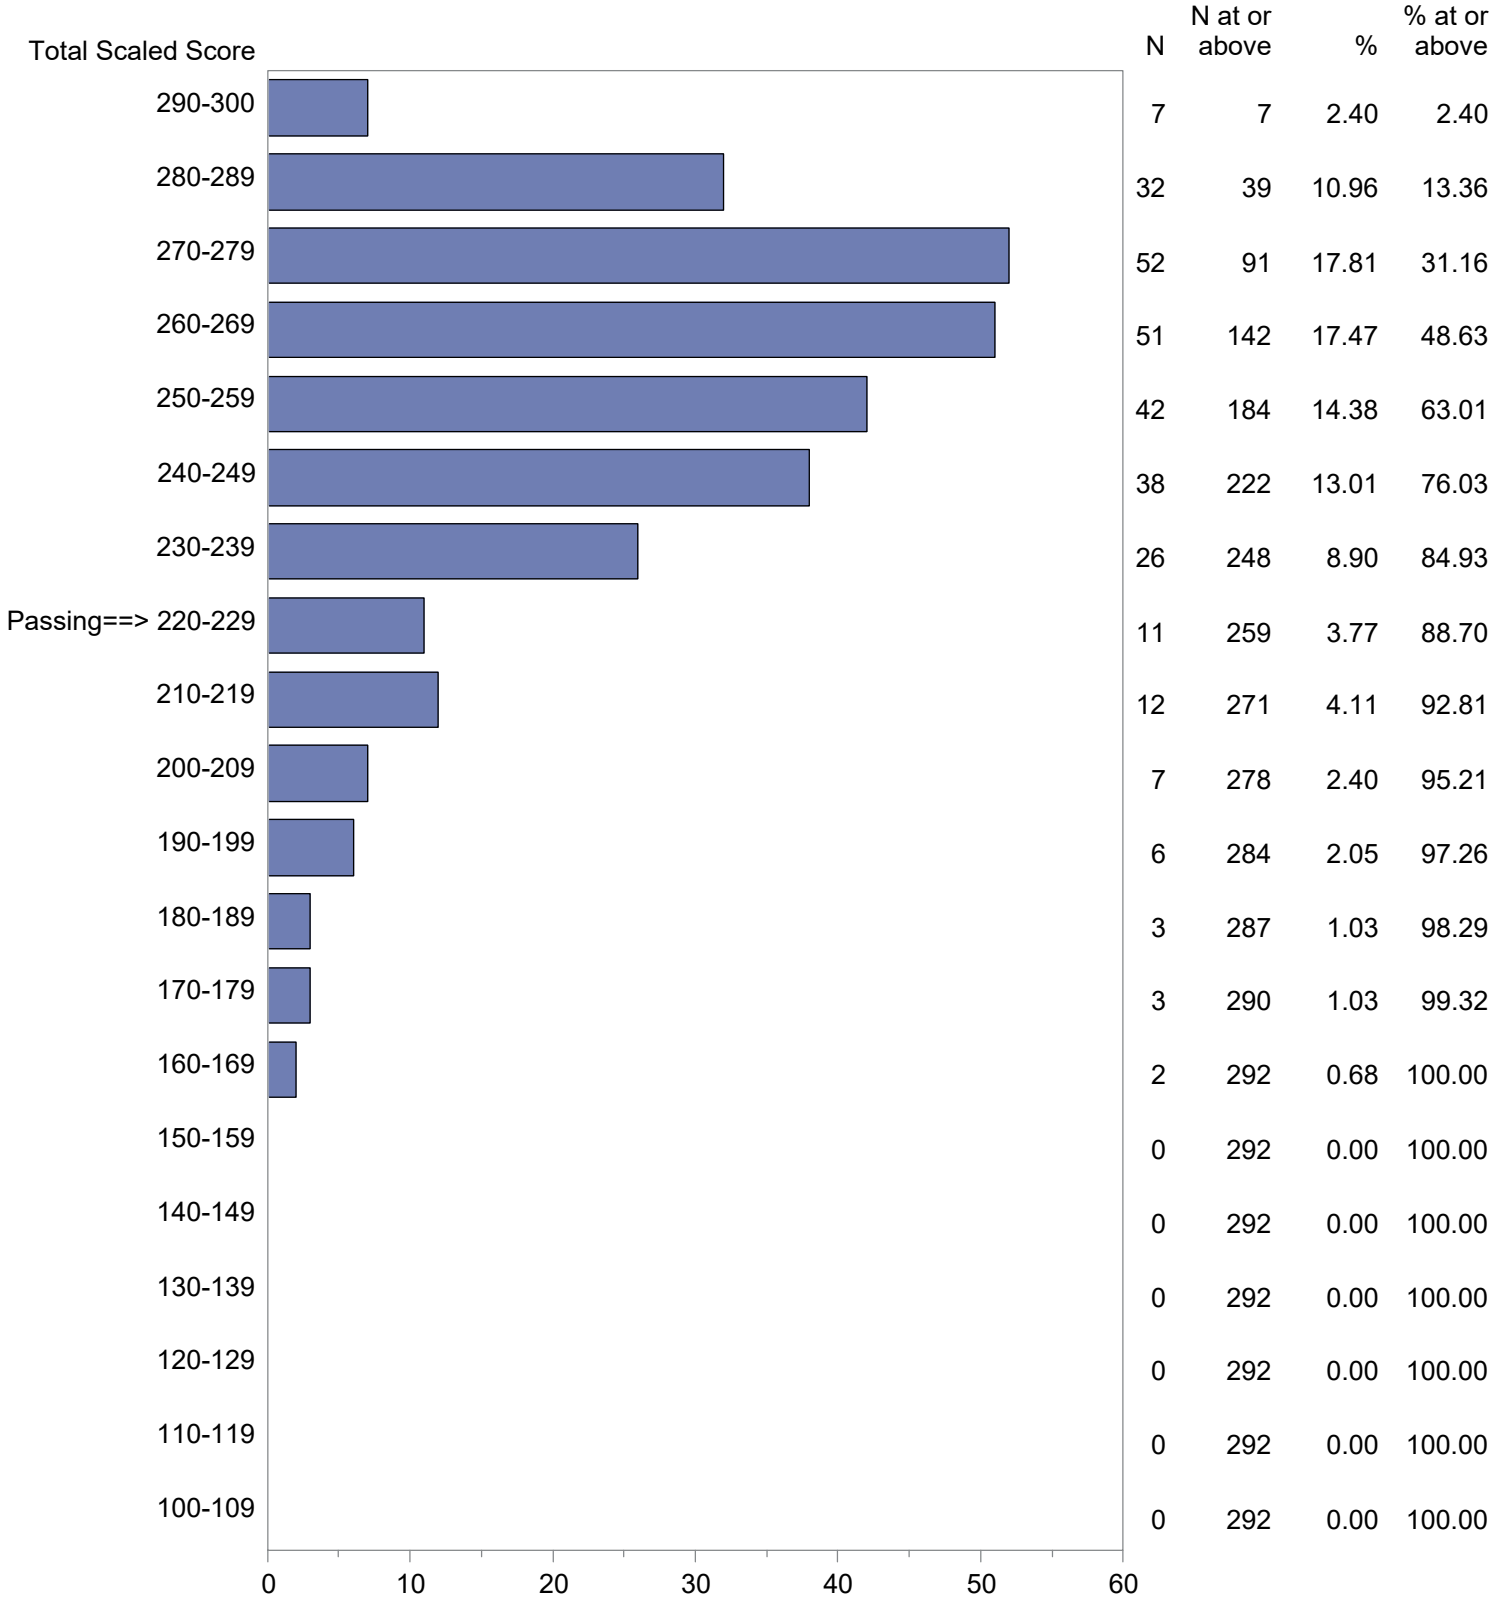

CONFIDENTIAL: NOT FOR DISTRIBUTION

Michigan Test For Teacher Certification (MTTC)
October 1, 2023 - September 30, 2024
Total Scaled Score Distribution by Test Field (All Forms)

Test Field=Physical Education (113)