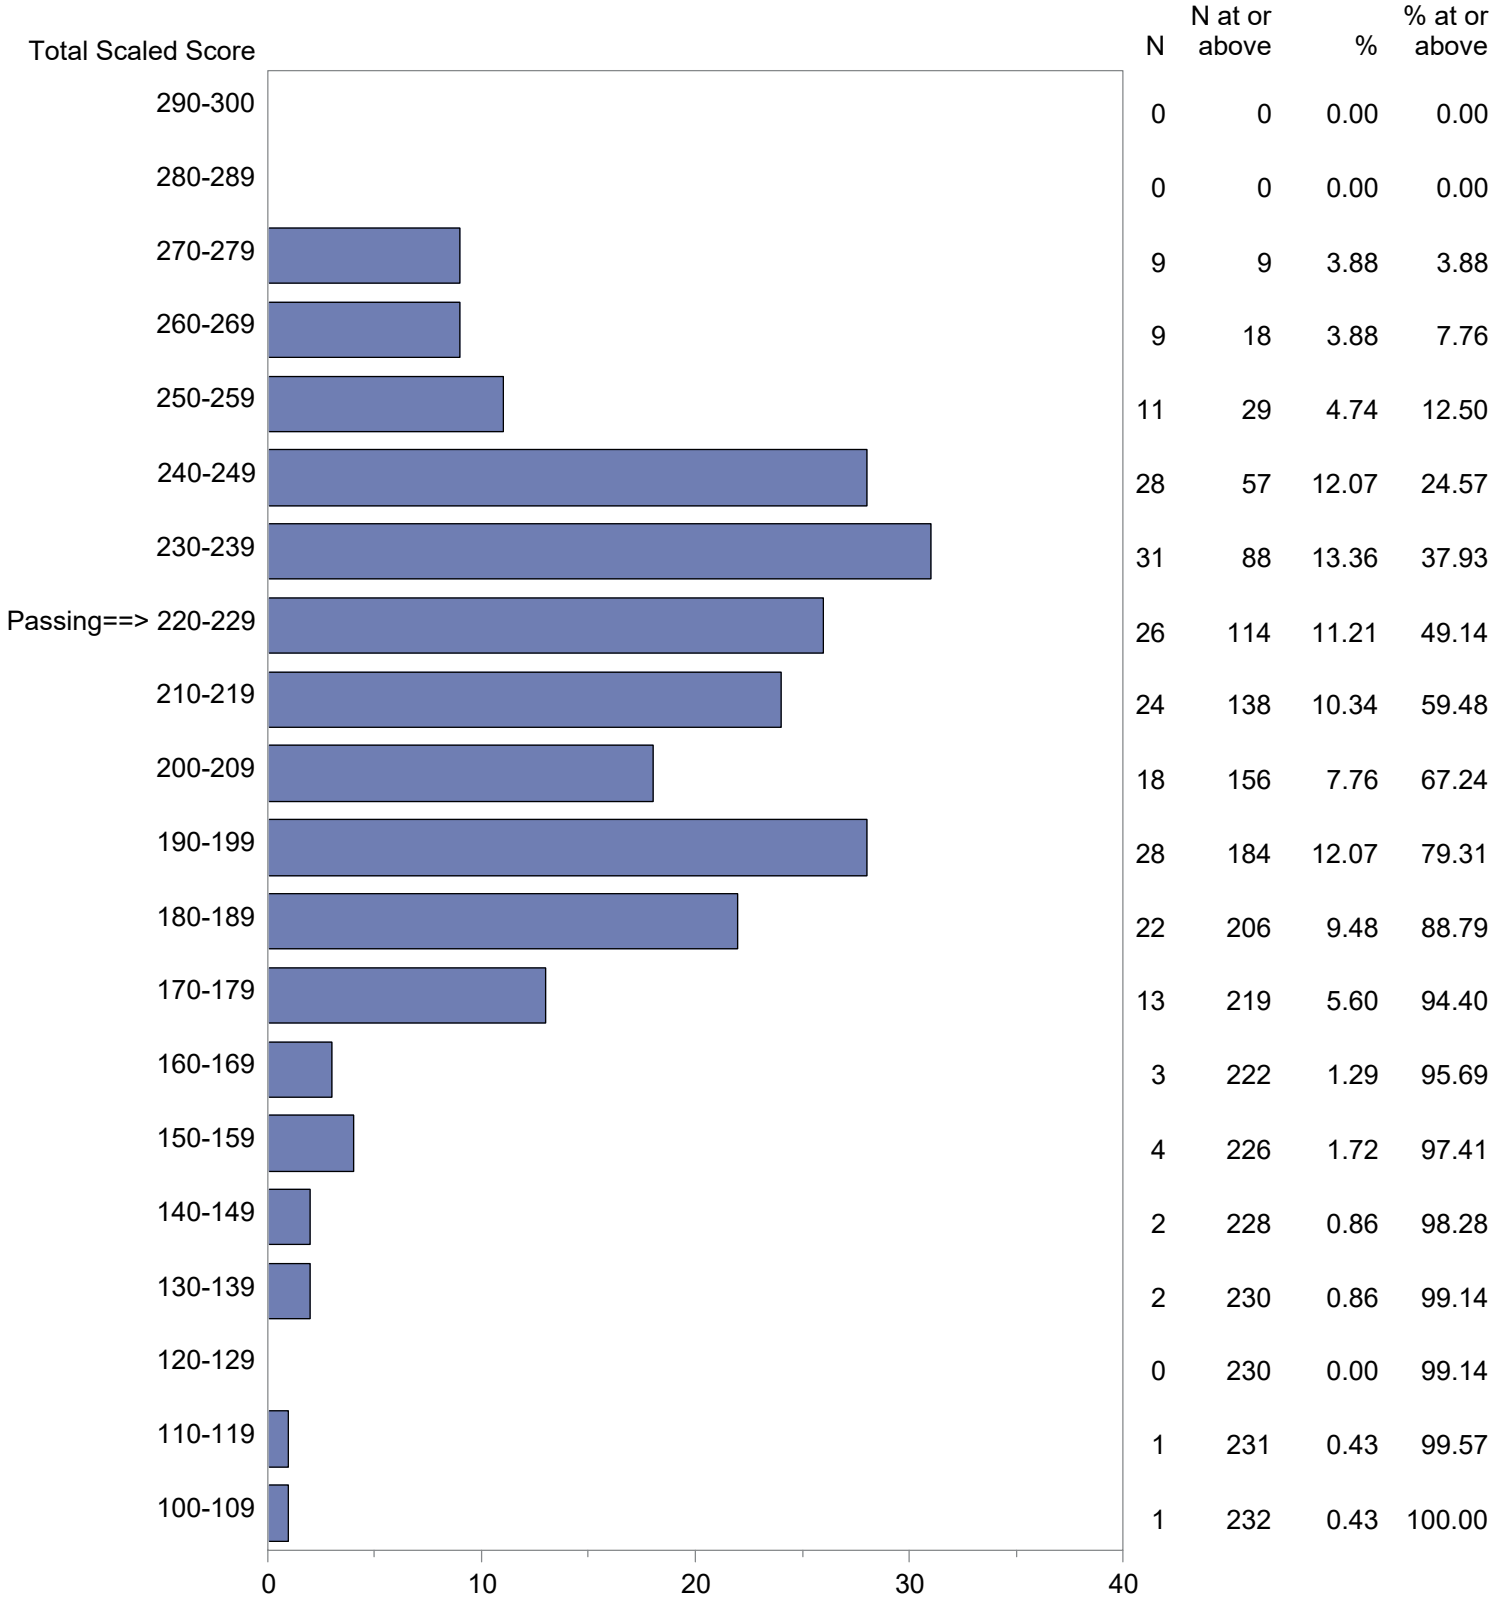

CONFIDENTIAL: NOT FOR DISTRIBUTION

Michigan Test For Teacher Certification (MTTC)
October 1, 2023 - September 30, 2024
Total Scaled Score Distribution by Test Field (All Forms)

Test Field=Language Arts (Elementary) (090)