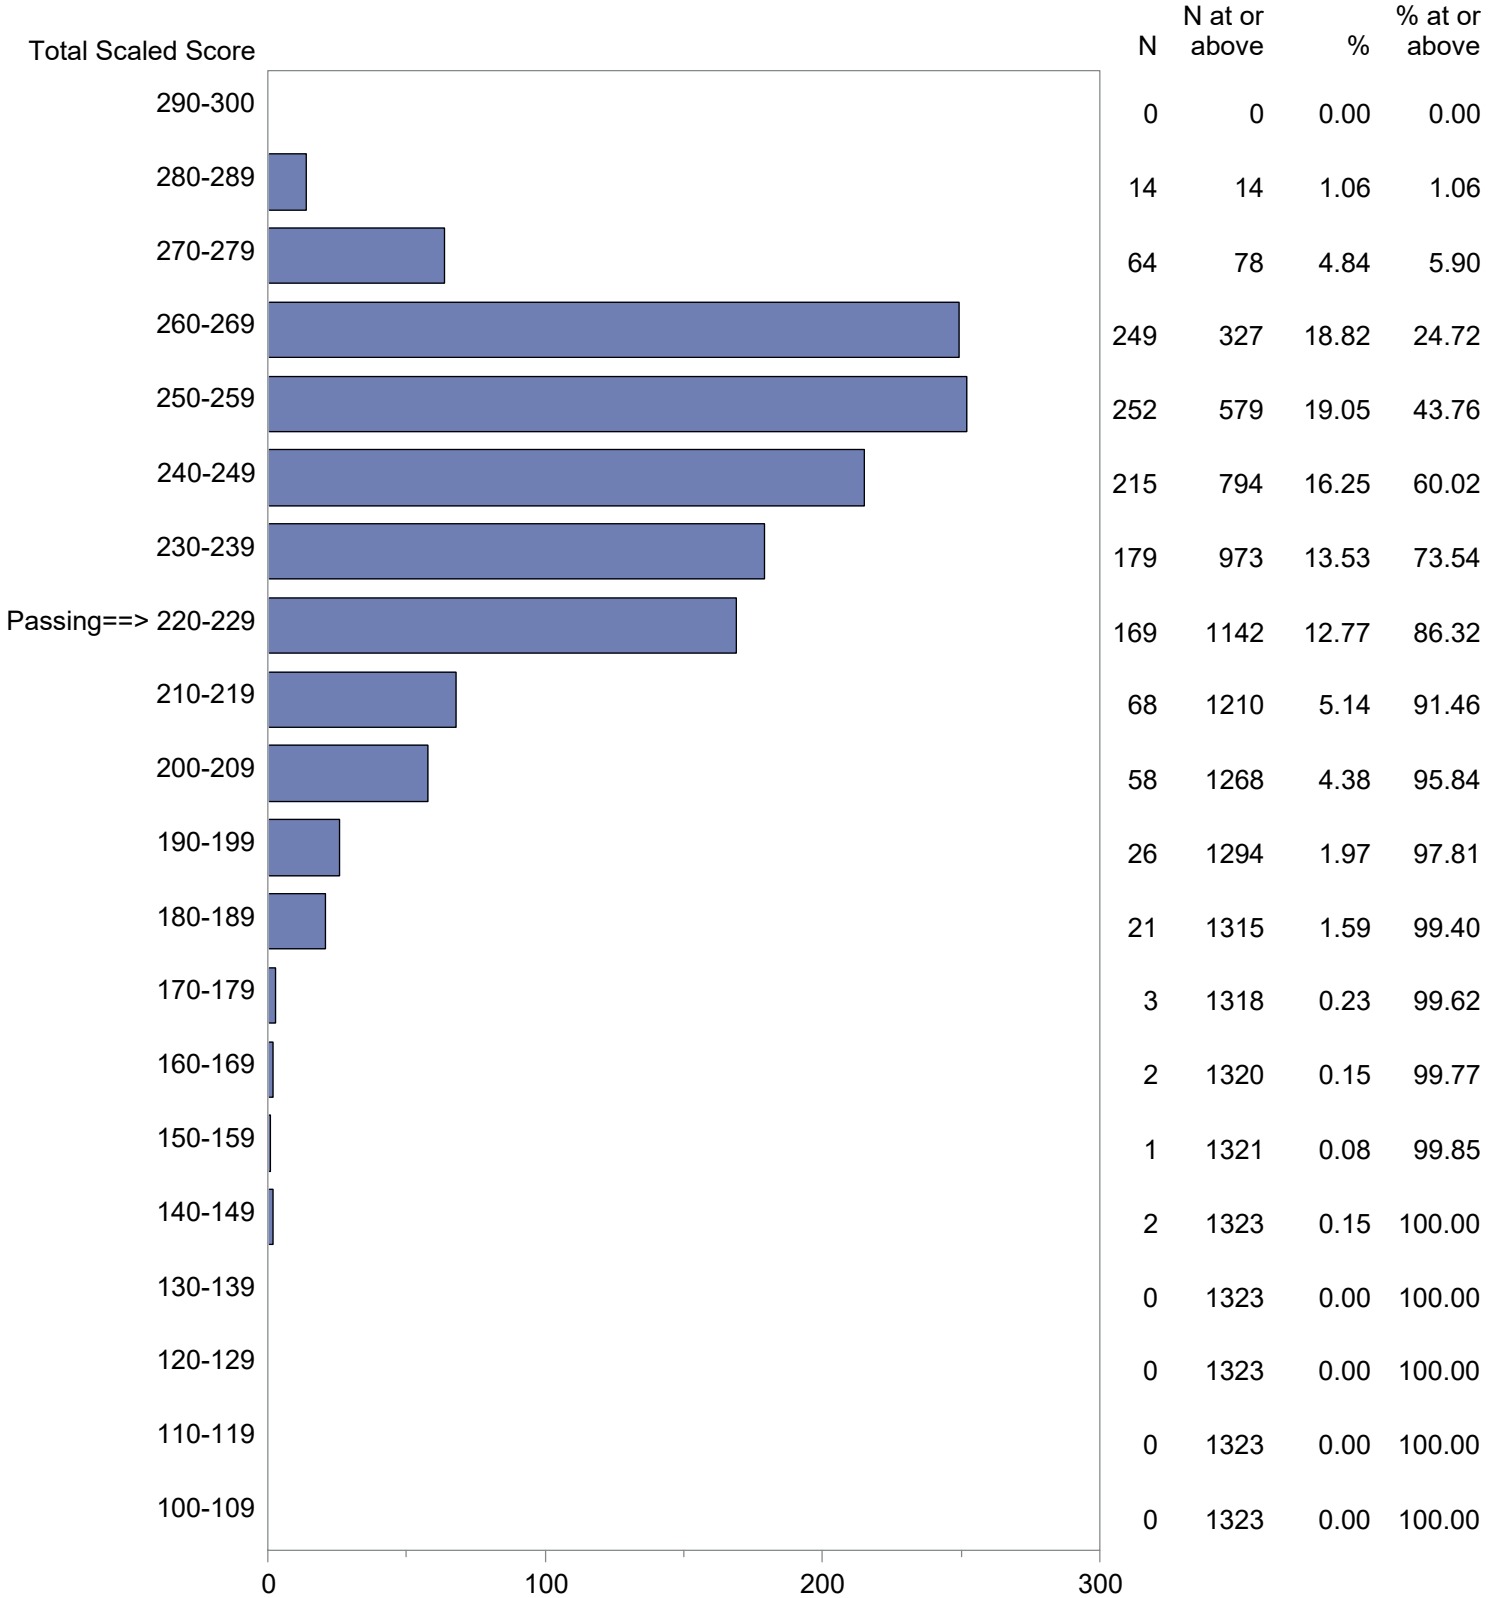

CONFIDENTIAL: NOT FOR DISTRIBUTION

Michigan Test For Teacher Certification (MTTC)
October 1, 2023 - September 30, 2024
Total Scaled Score Distribution by Test Field (All Forms)

Test Field=Lower Elem. Ed. Subtest 4 (120)