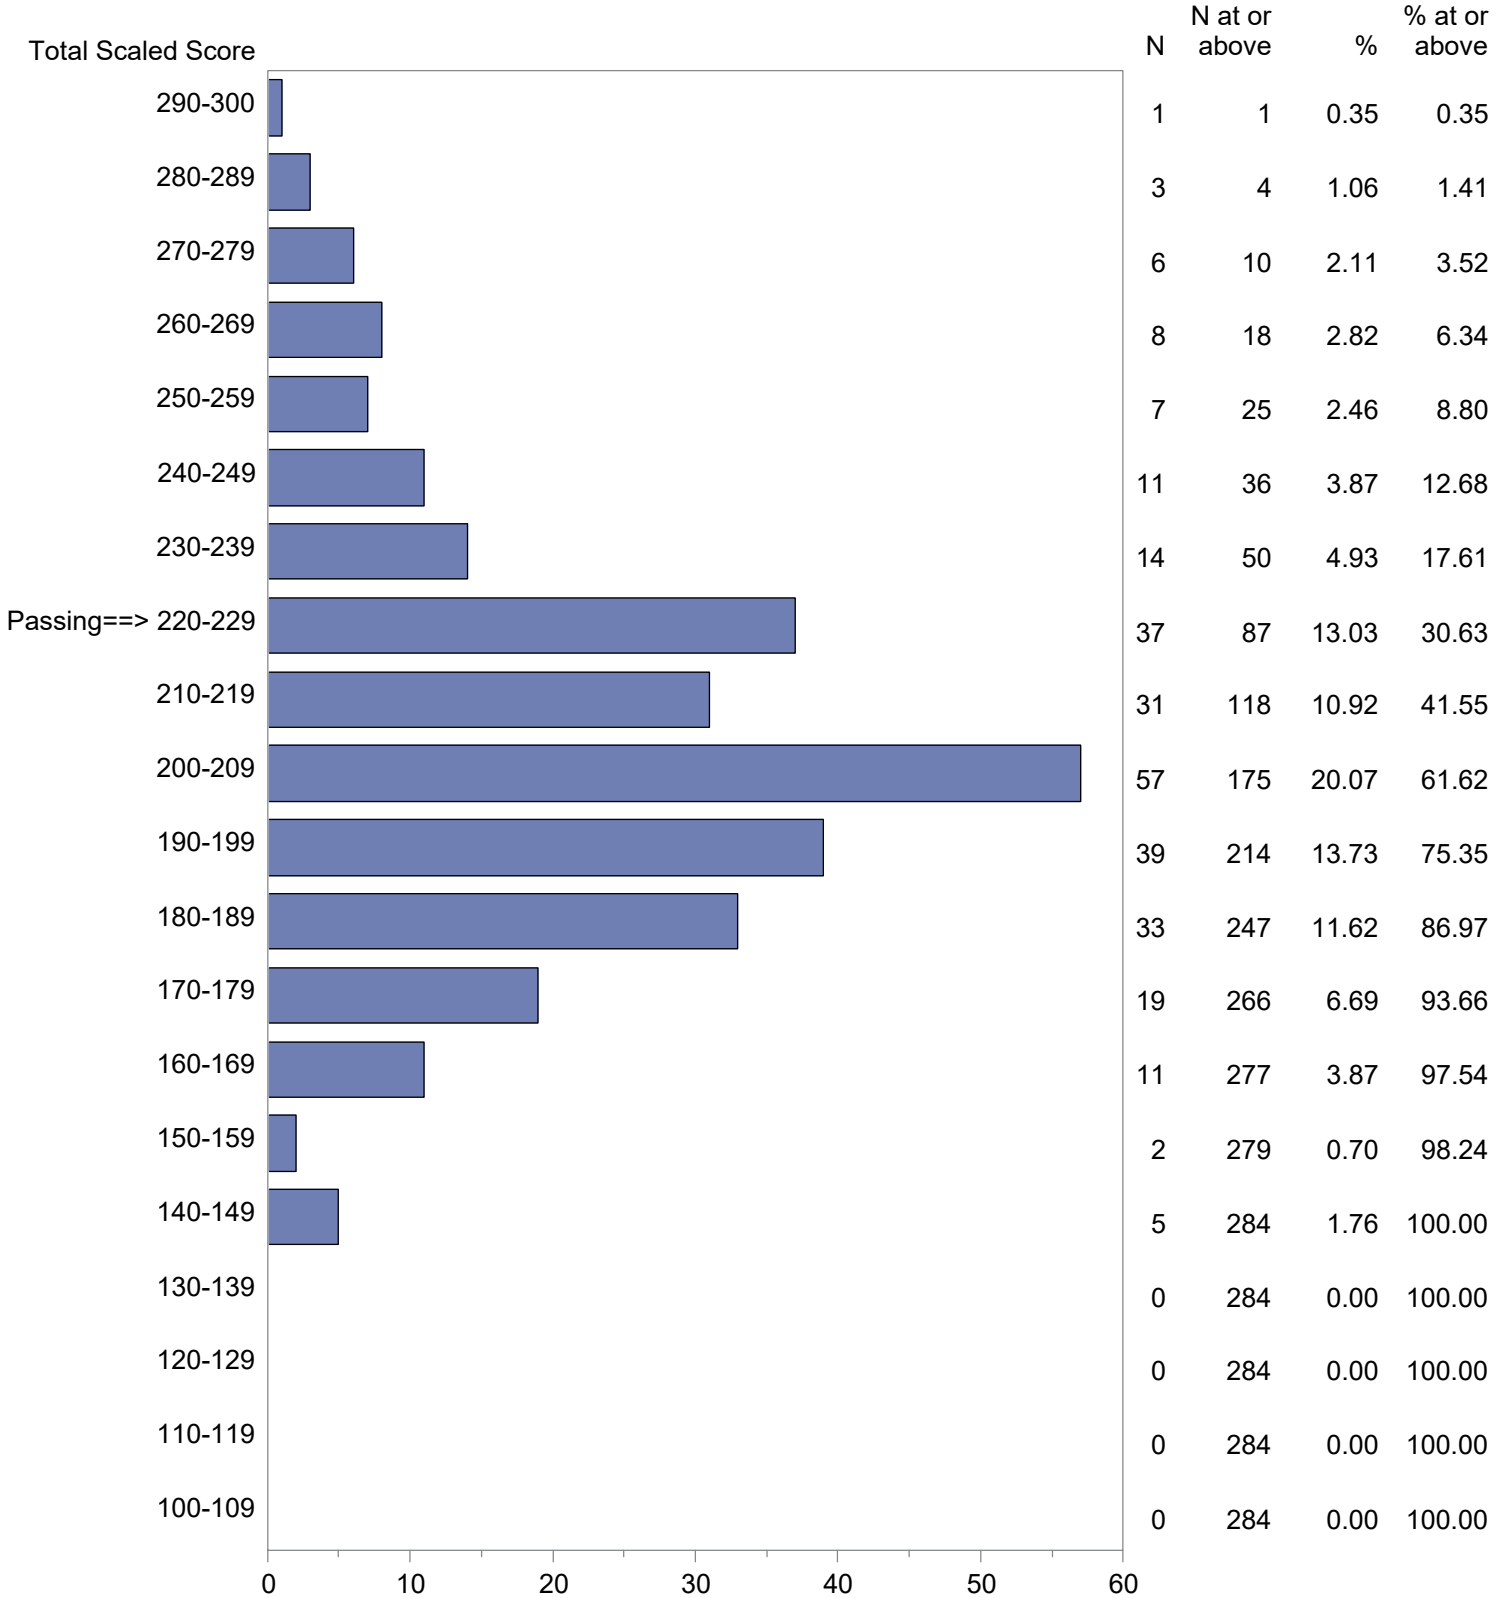

CONFIDENTIAL: NOT FOR DISTRIBUTION

Michigan Test For Teacher Certification (MTTC)
October 1, 2023 - September 30, 2024
Total Scaled Score Distribution by Test Field (All Forms)

Test Field=History (009)