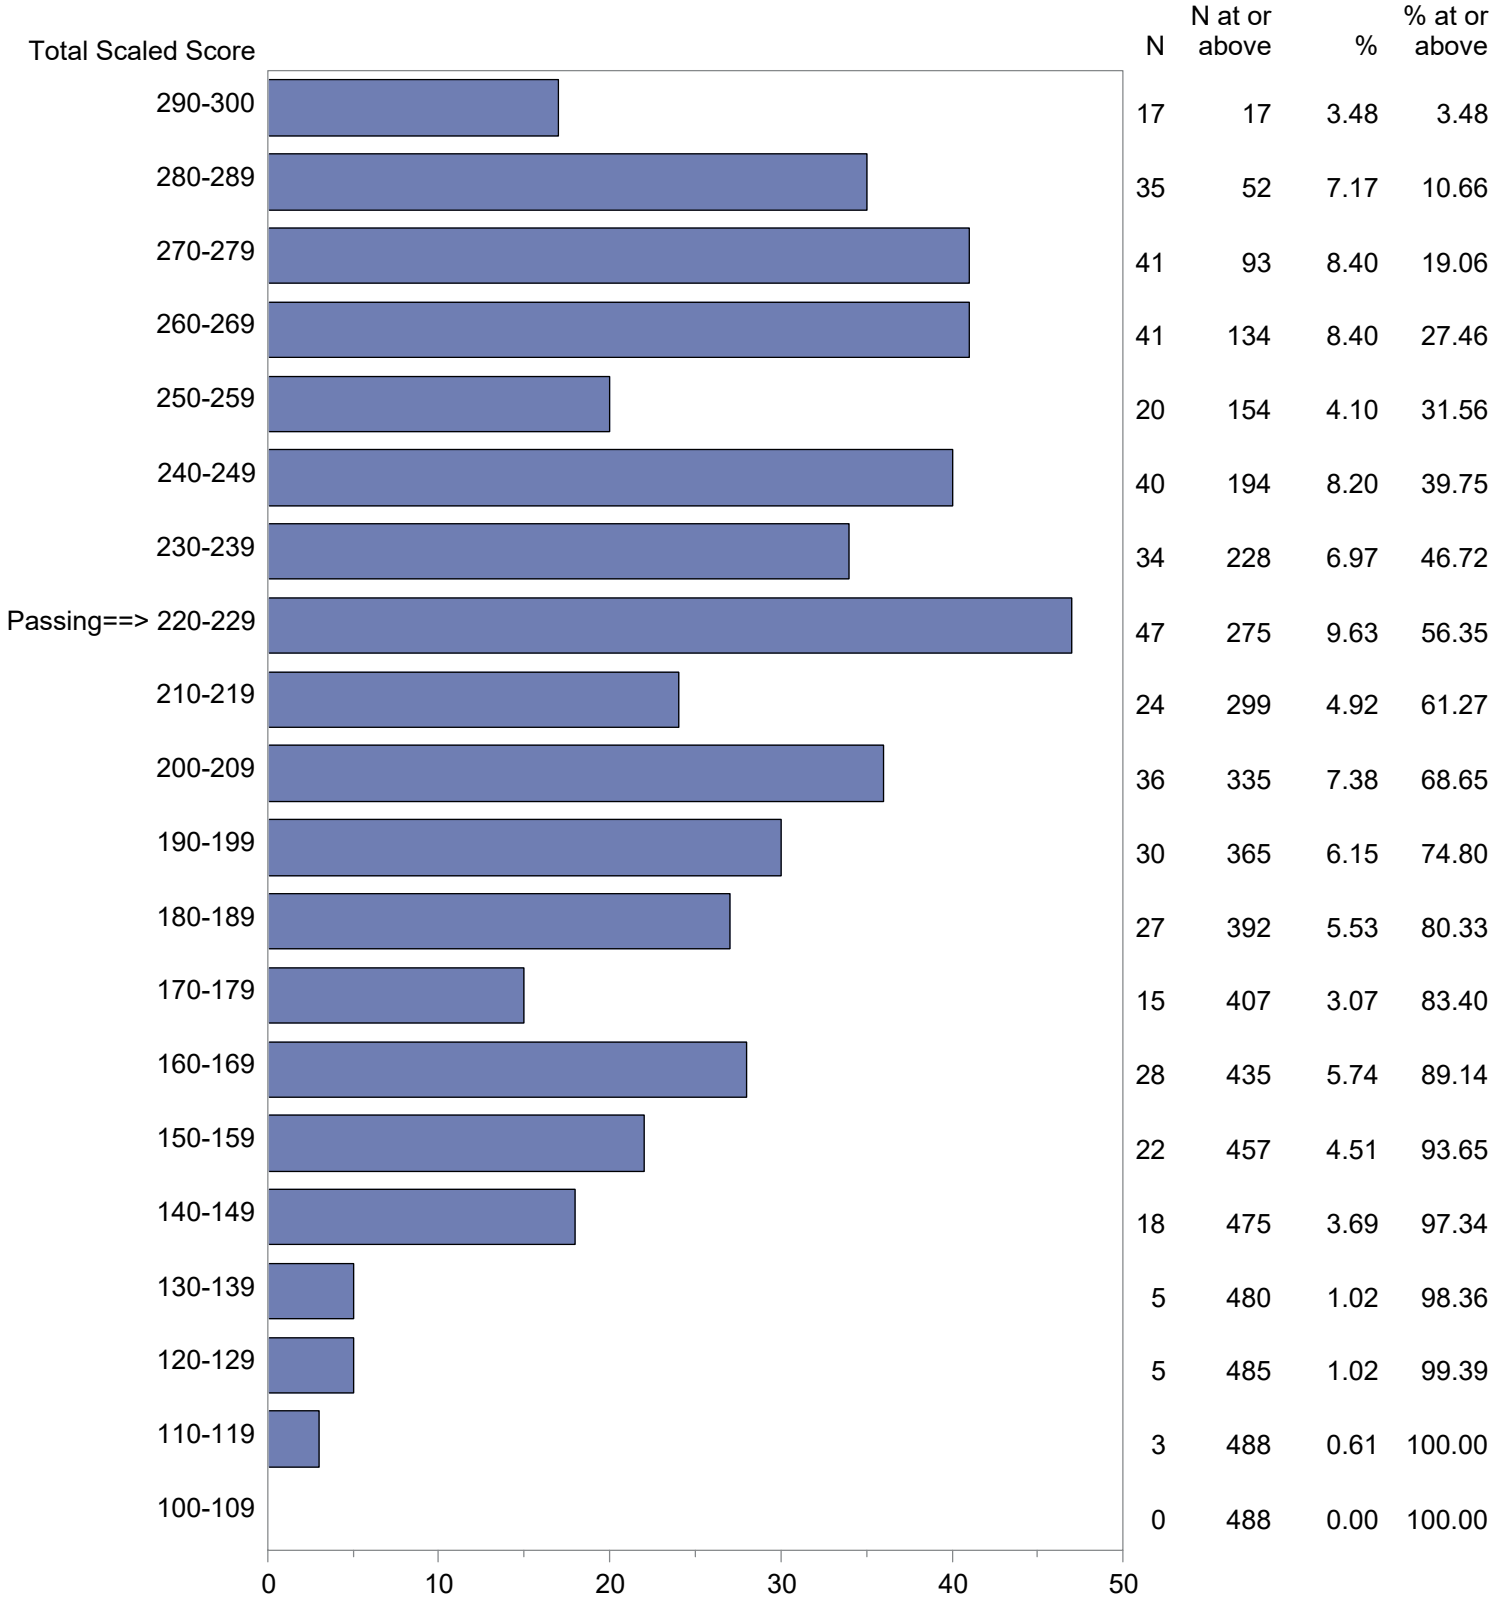

CONFIDENTIAL: NOT FOR DISTRIBUTION

Michigan Test For Teacher Certification (MTTC)
October 1, 2023 - September 30, 2024
Total Scaled Score Distribution by Test Field (All Forms)

Test Field=Mathematics (Secondary) (022)