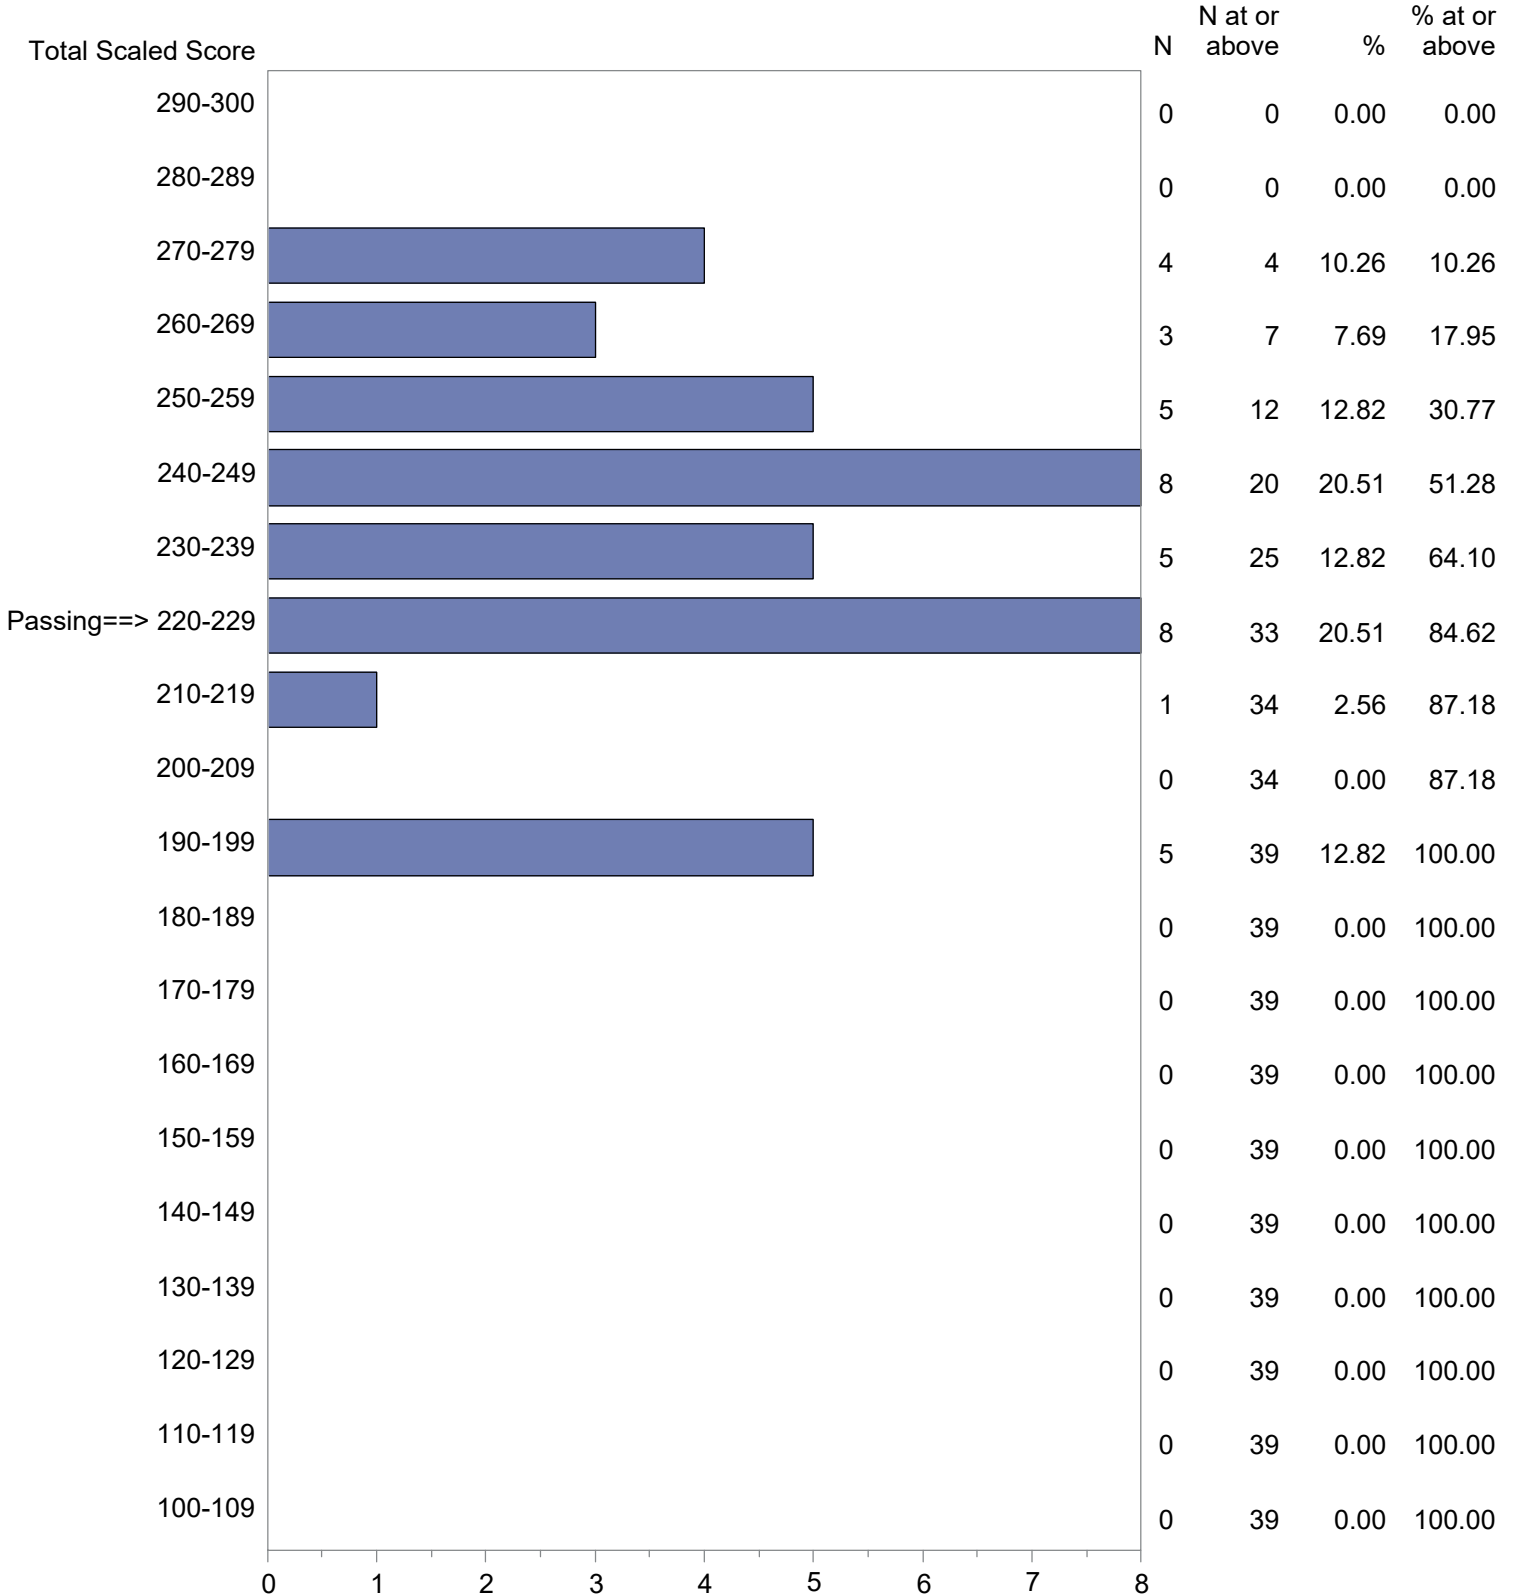

CONFIDENTIAL: NOT FOR DISTRIBUTION

Michigan Test For Teacher Certification (MTTC)
October 1, 2023 - September 30, 2024
Total Scaled Score Distribution by Test Field (All Forms)

Test Field=Psychology (011)