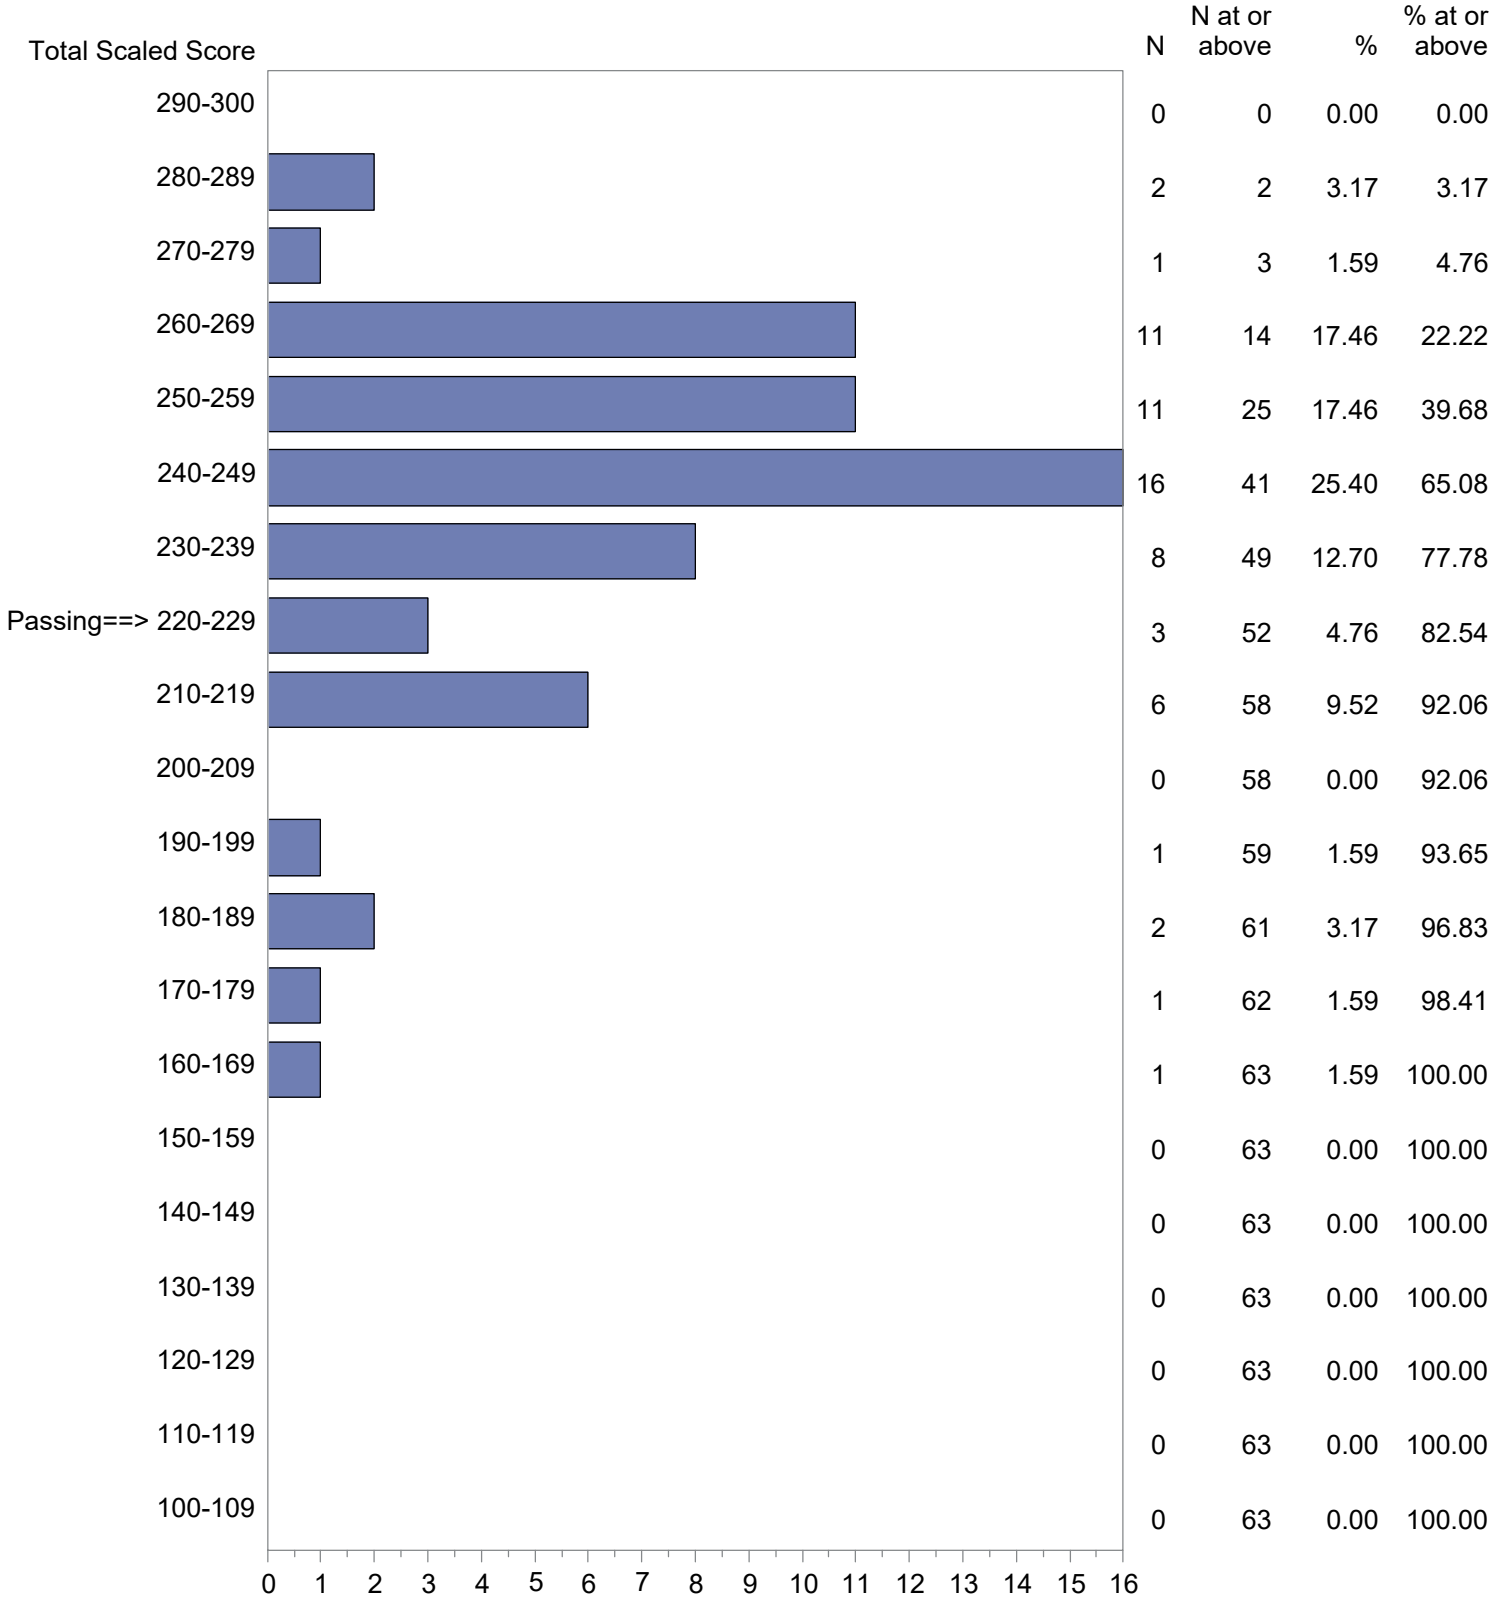

CONFIDENTIAL: NOT FOR DISTRIBUTION

Michigan Test For Teacher Certification (MTTC)
October 1, 2023 - September 30, 2024
Total Scaled Score Distribution by Test Field (All Forms)

Test Field=Reading Specialist (092)