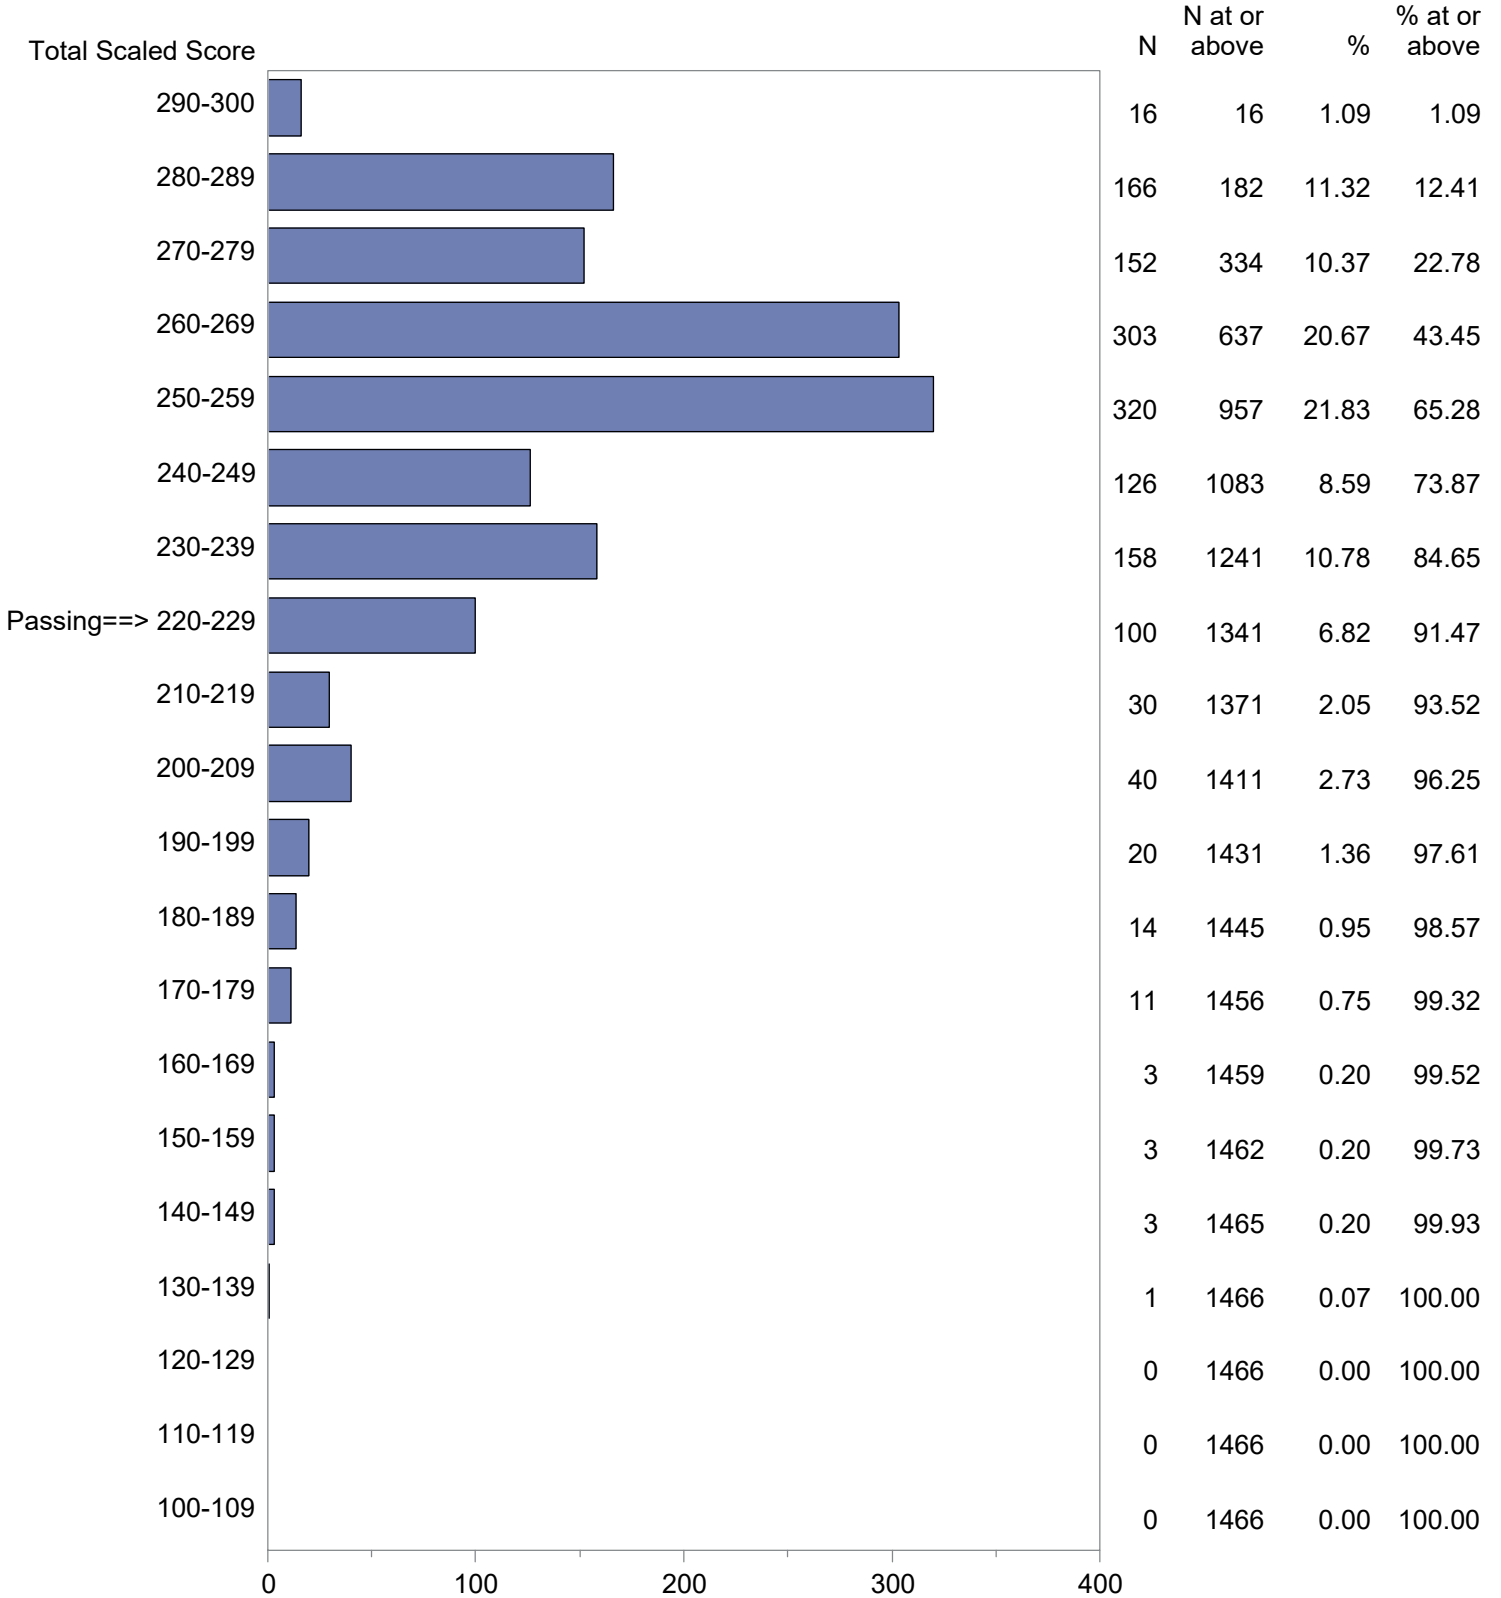

CONFIDENTIAL: NOT FOR DISTRIBUTION

Michigan Test For Teacher Certification (MTTC)
October 1, 2023 - September 30, 2024
Total Scaled Score Distribution by Test Field (All Forms)

Test Field=Lower Elem. Ed. Subtest 1 (117)