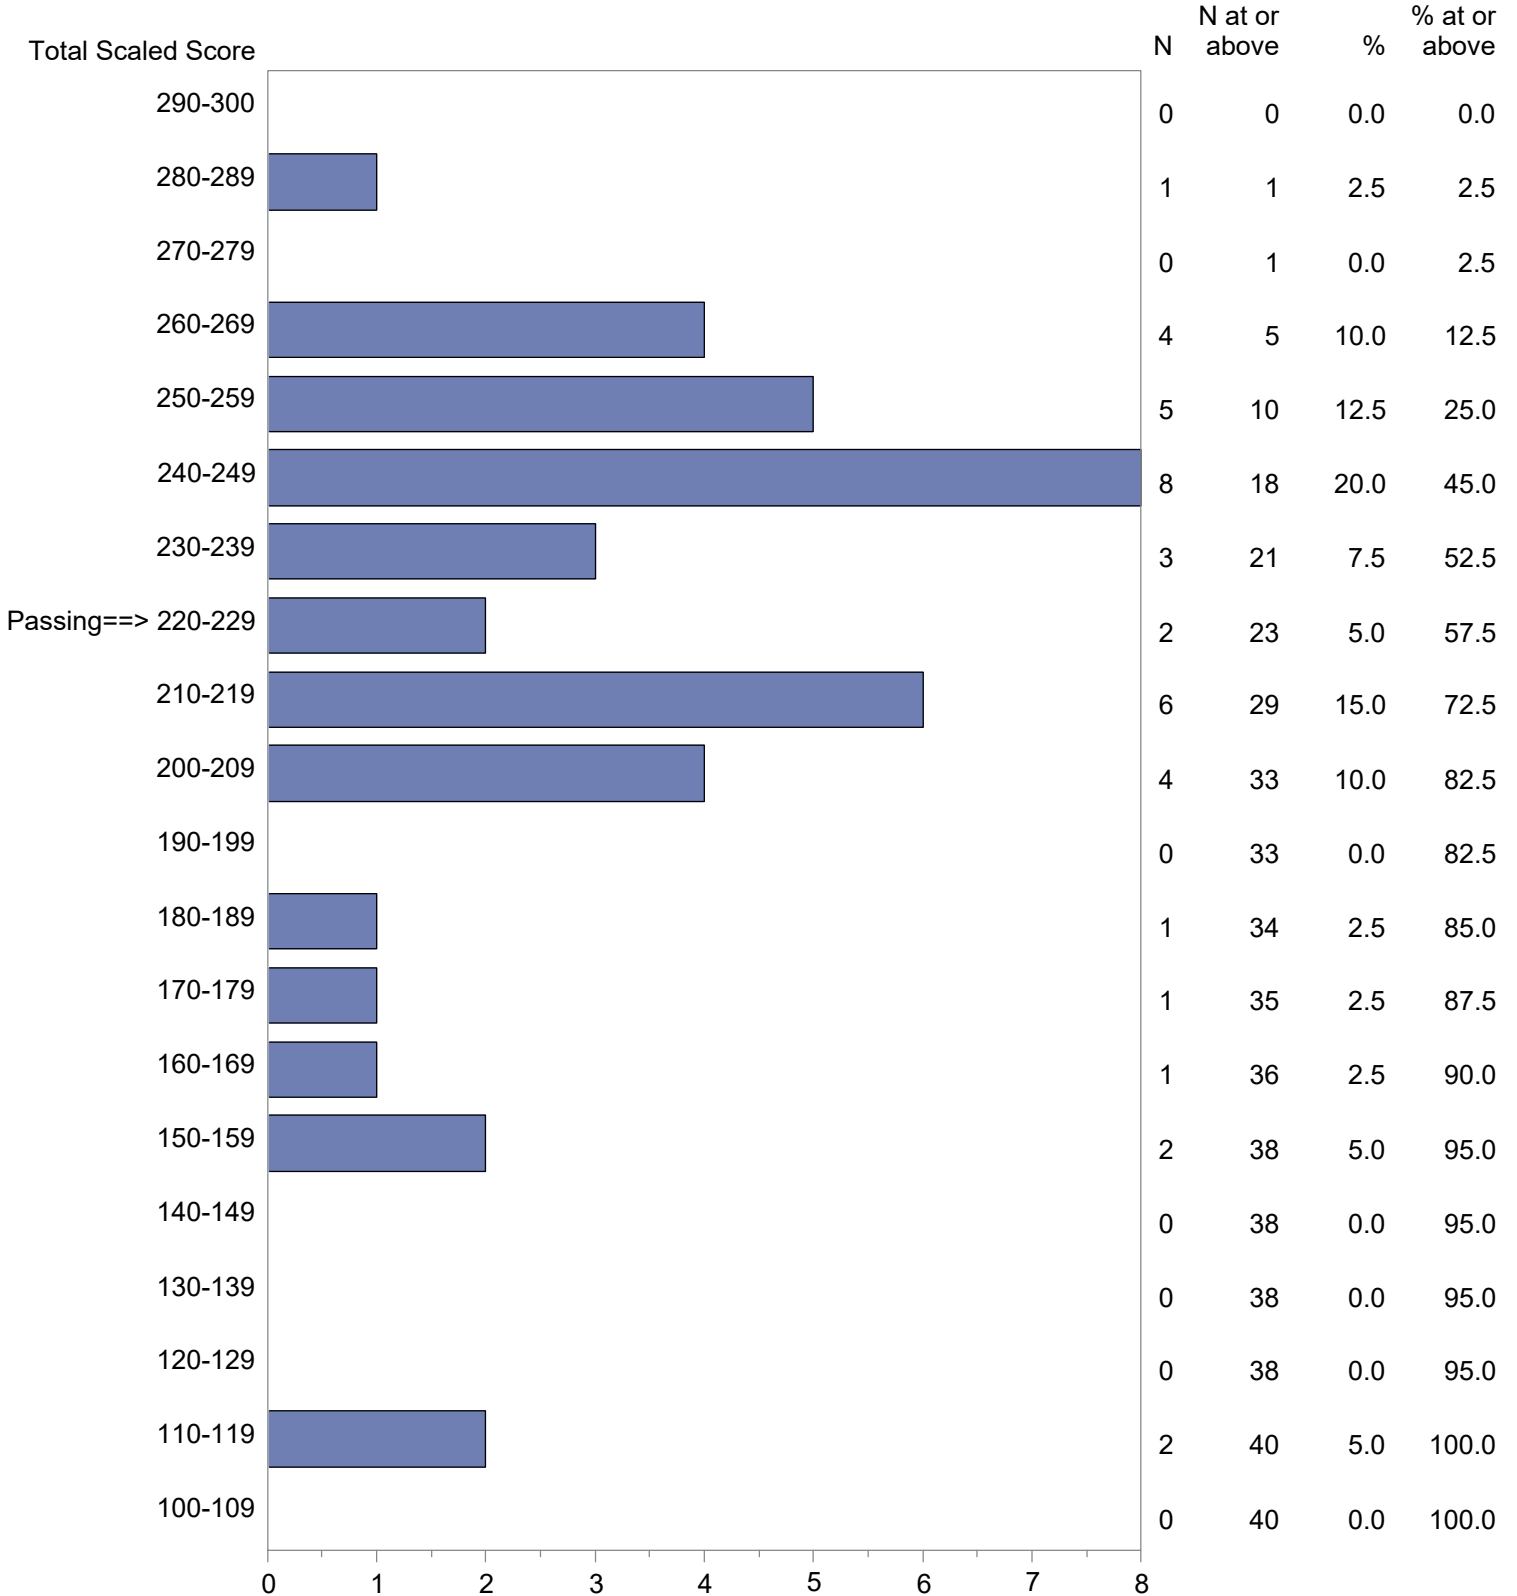

CONFIDENTIAL: NOT FOR DISTRIBUTION

Michigan Test For Teacher Certification (MTTC)
October 1, 2023 - September 30, 2024
Total Scaled Score Distribution by Test Field (All Forms)

Test Field=Arabic (Modern Standard) (102)