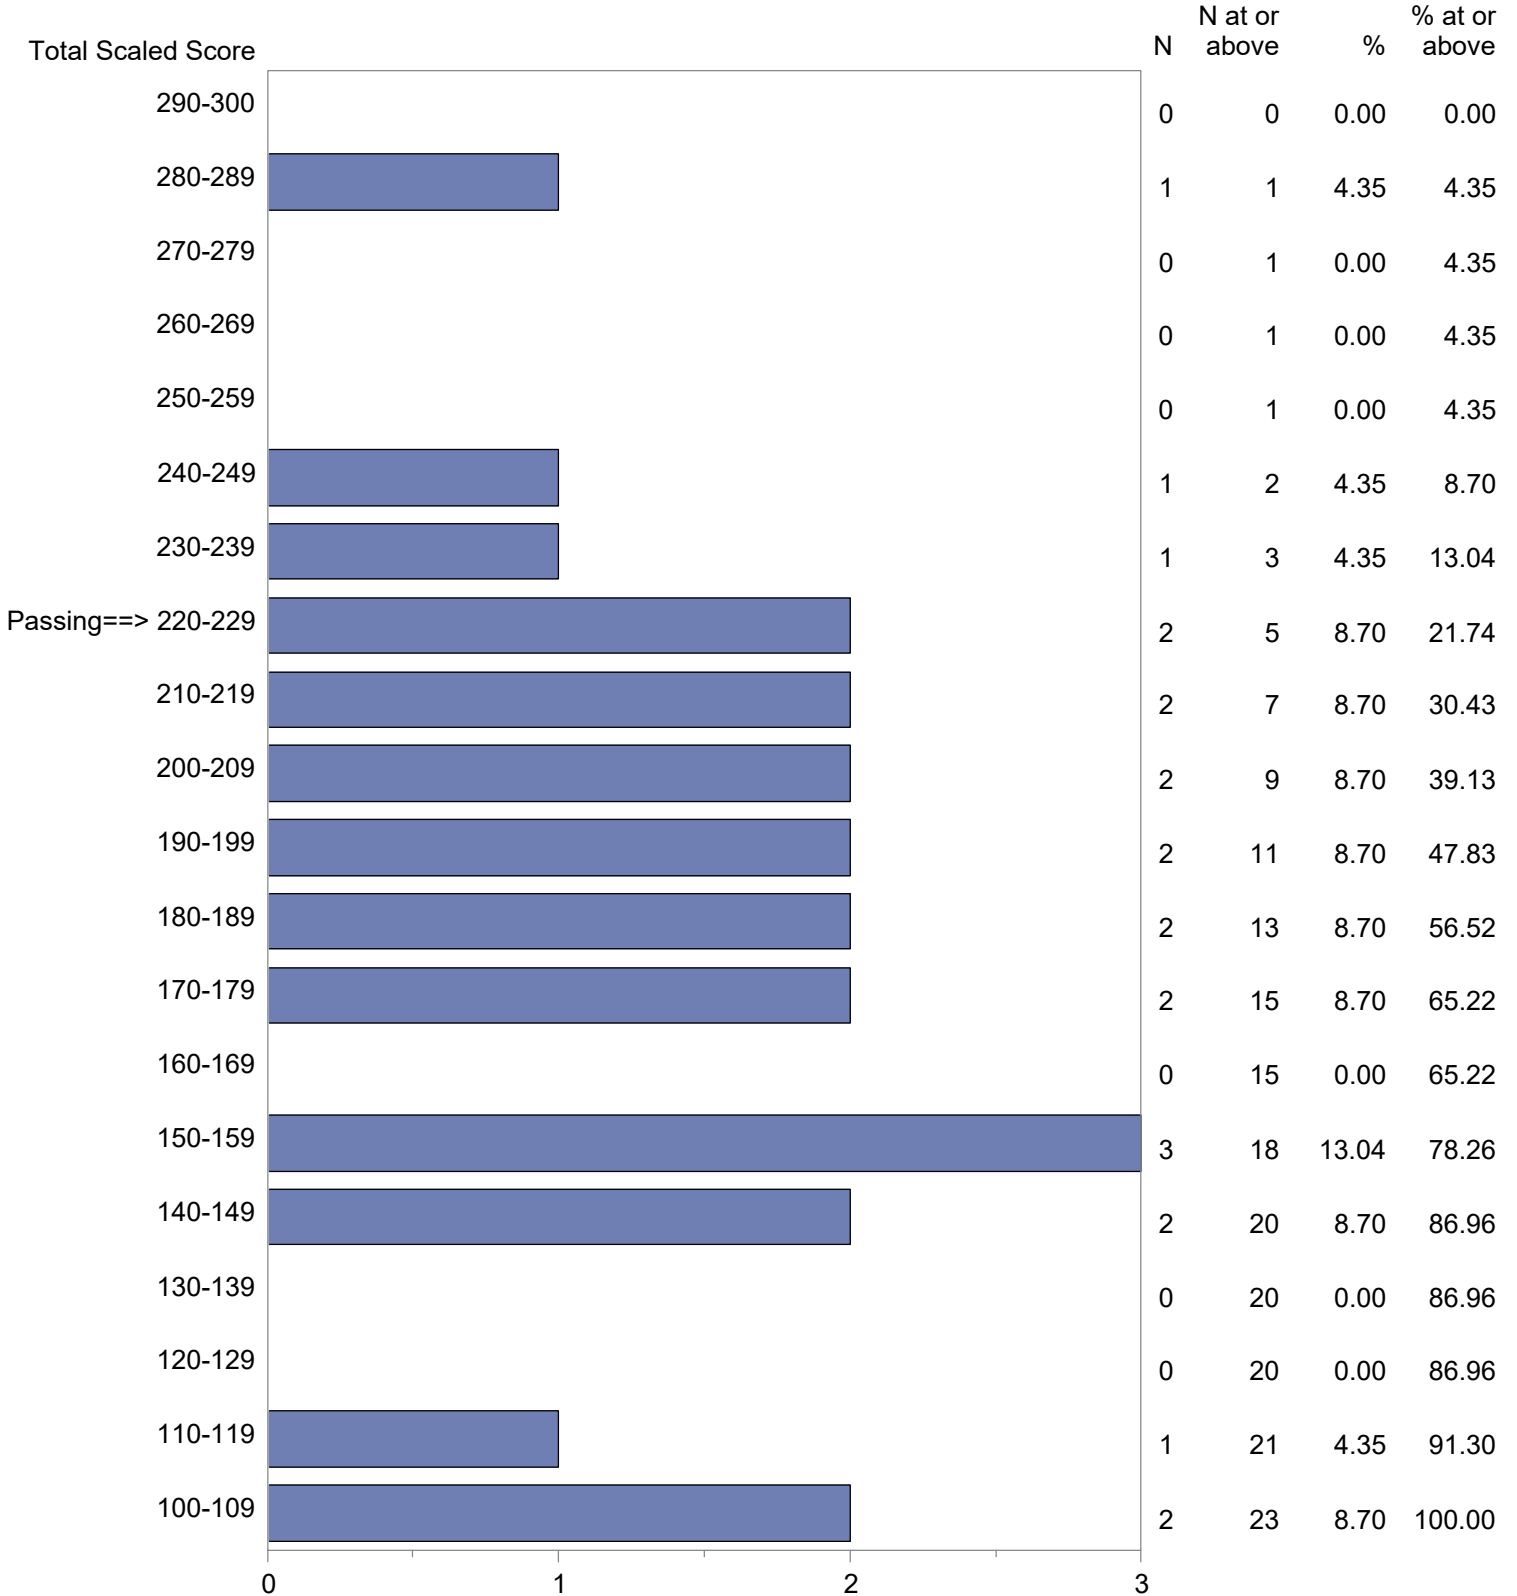

CONFIDENTIAL: NOT FOR DISTRIBUTION

Michigan Test For Teacher Certification (MTTC)
October 1, 2023 - September 30, 2024
Total Scaled Score Distribution by Test Field (All Forms)

Test Field=Political Science (010)