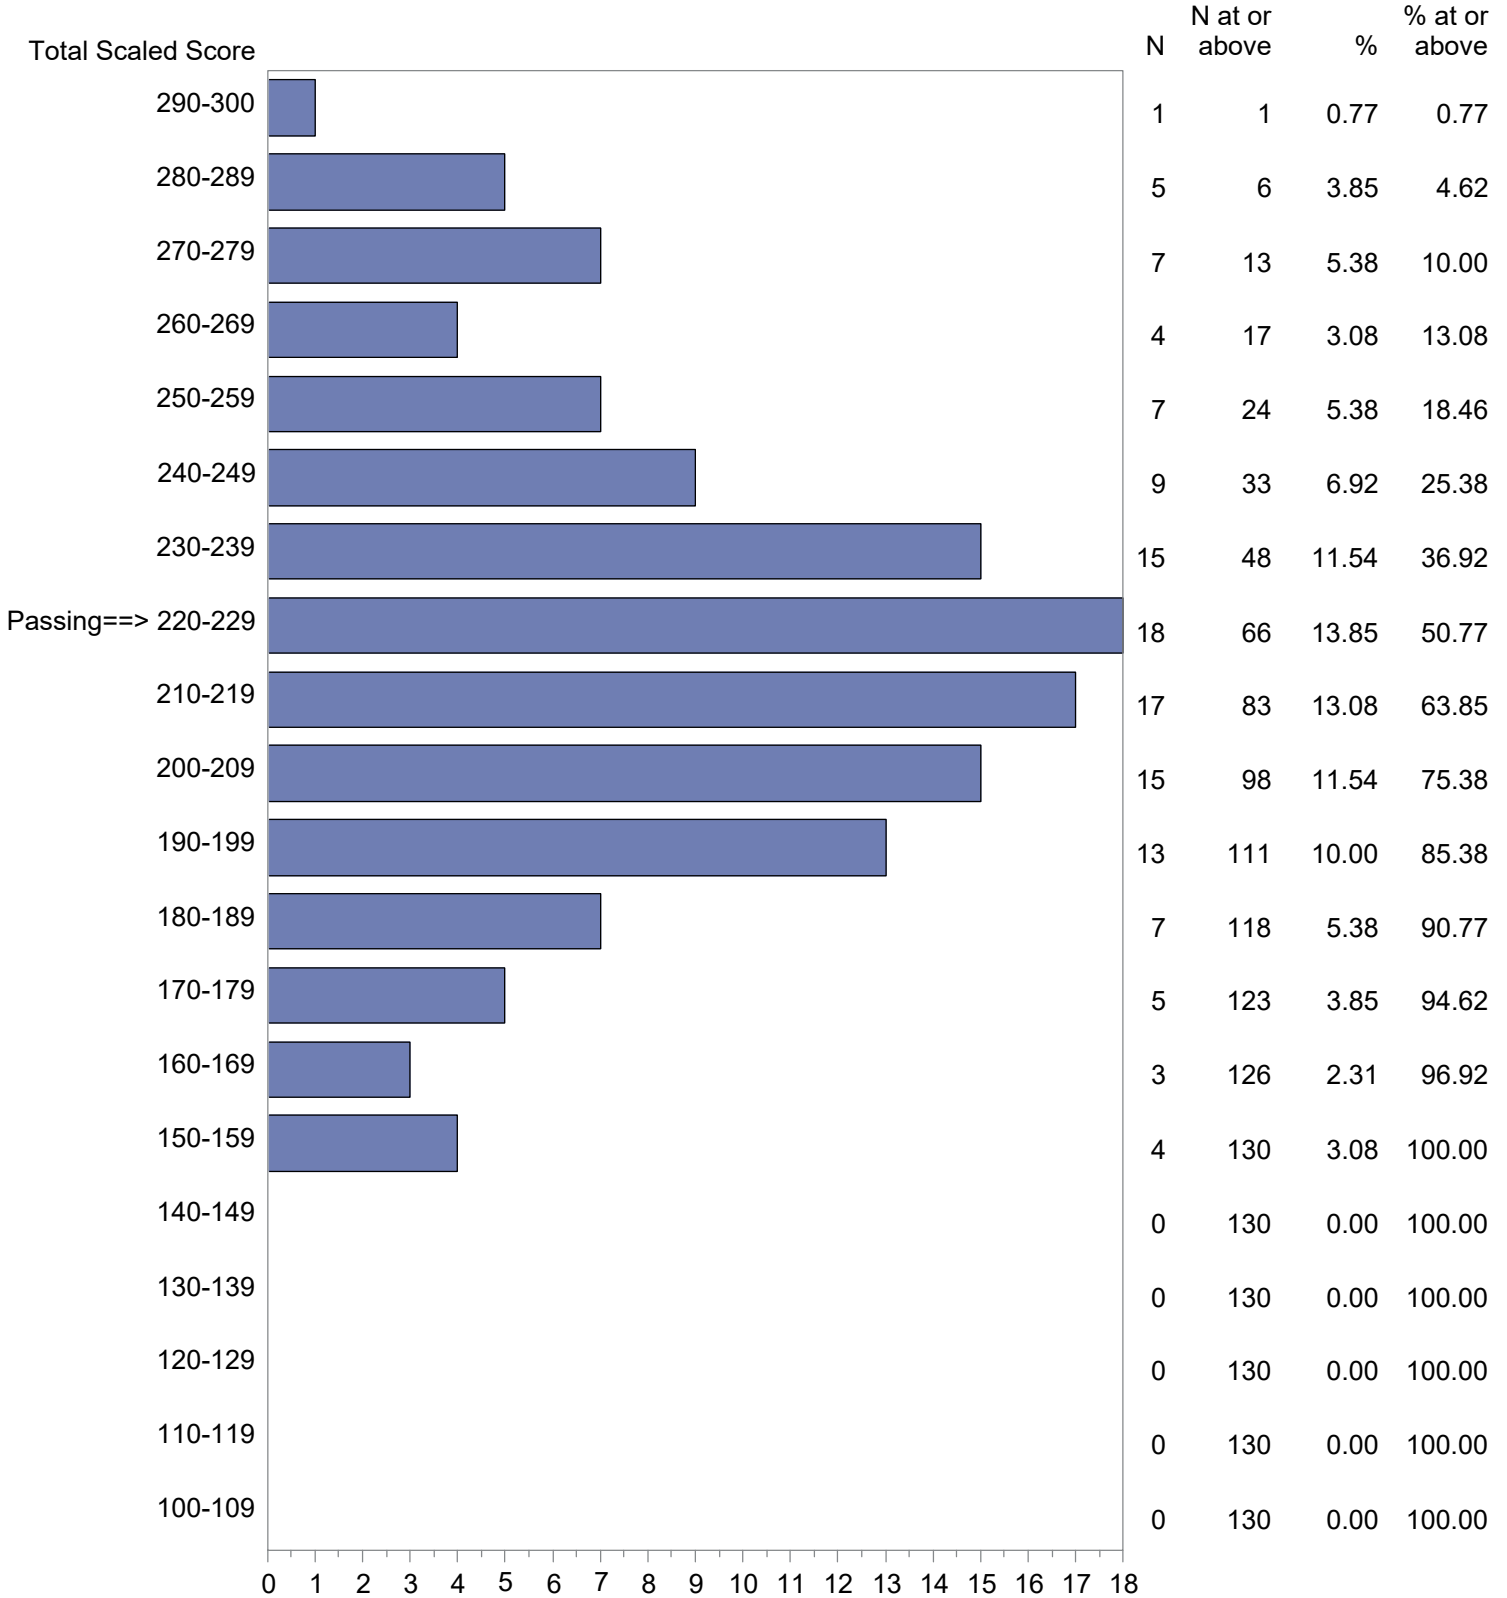

CONFIDENTIAL: NOT FOR DISTRIBUTION

Michigan Test For Teacher Certification (MTTC)
October 1, 2023 - September 30, 2024
Total Scaled Score Distribution by Test Field (All Forms)

Test Field=Integrated Science (Elementary) (093)