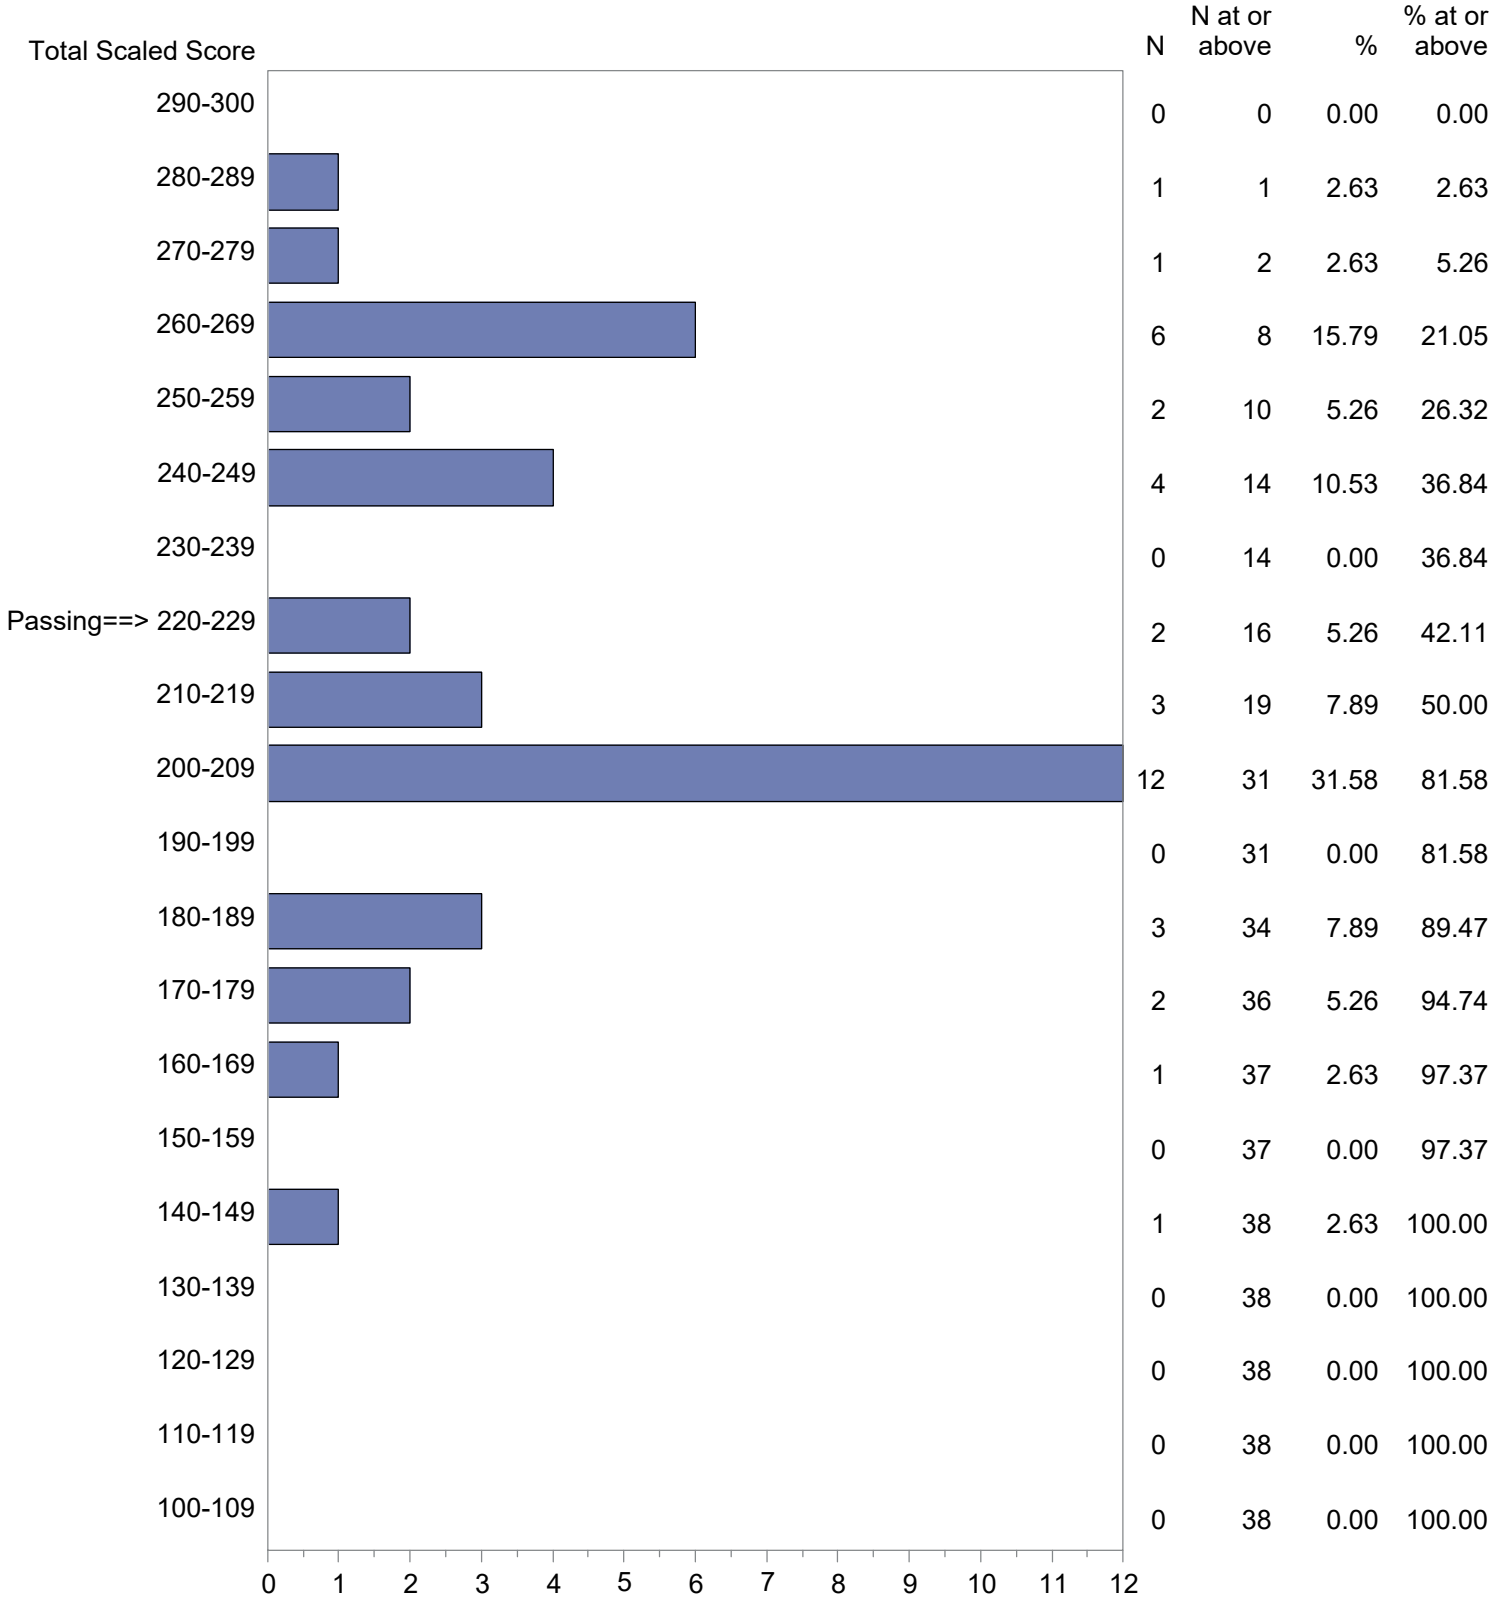

CONFIDENTIAL: NOT FOR DISTRIBUTION

Michigan Test For Teacher Certification (MTTC)
October 1, 2023 - September 30, 2024
Total Scaled Score Distribution by Test Field (All Forms)

Test Field=French (023)