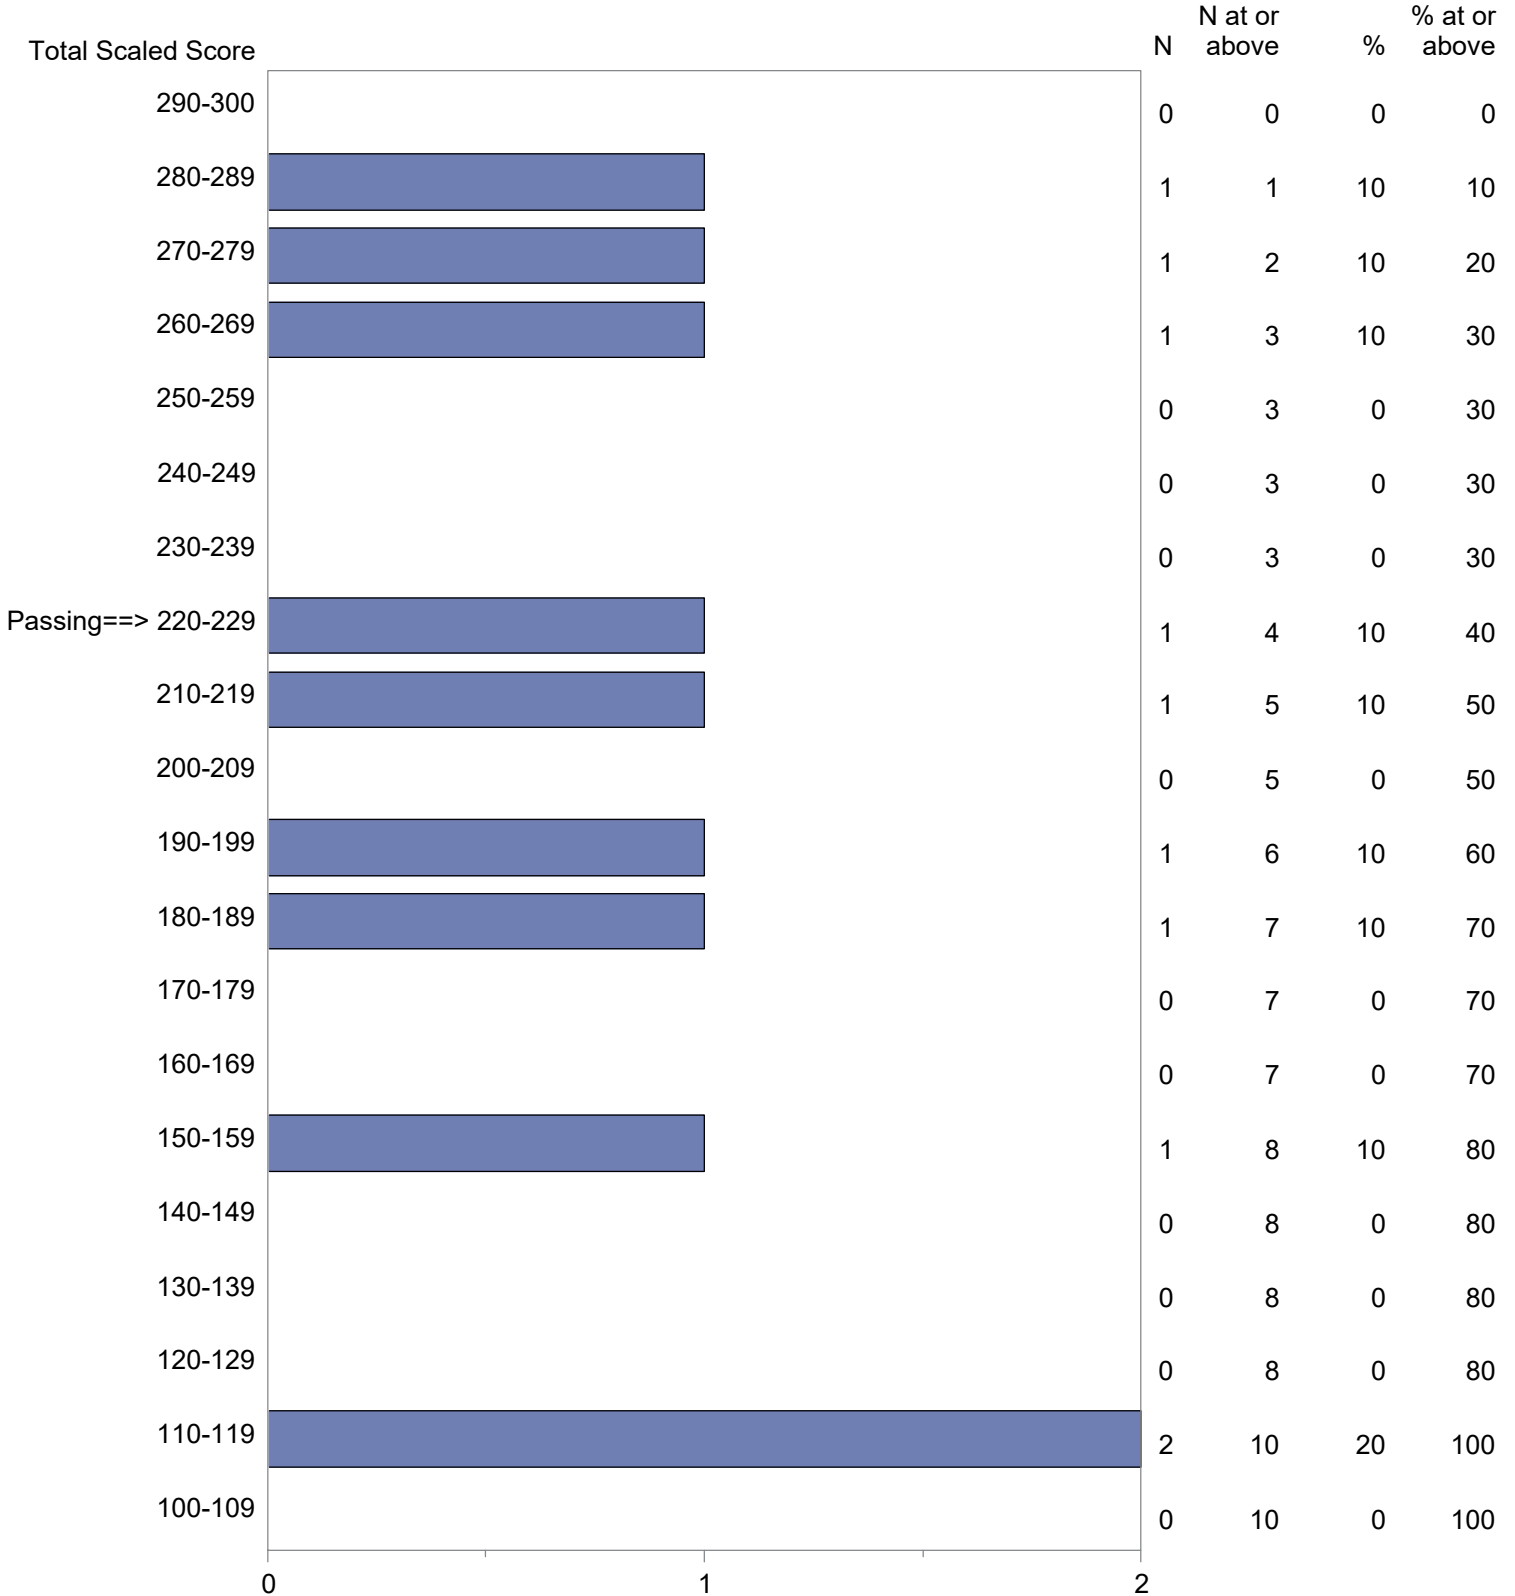

CONFIDENTIAL: NOT FOR DISTRIBUTION

Michigan Test For Teacher Certification (MTTC)
October 1, 2023 - September 30, 2024
Total Scaled Score Distribution by Test Field (All Forms)

Test Field=Economics (007)