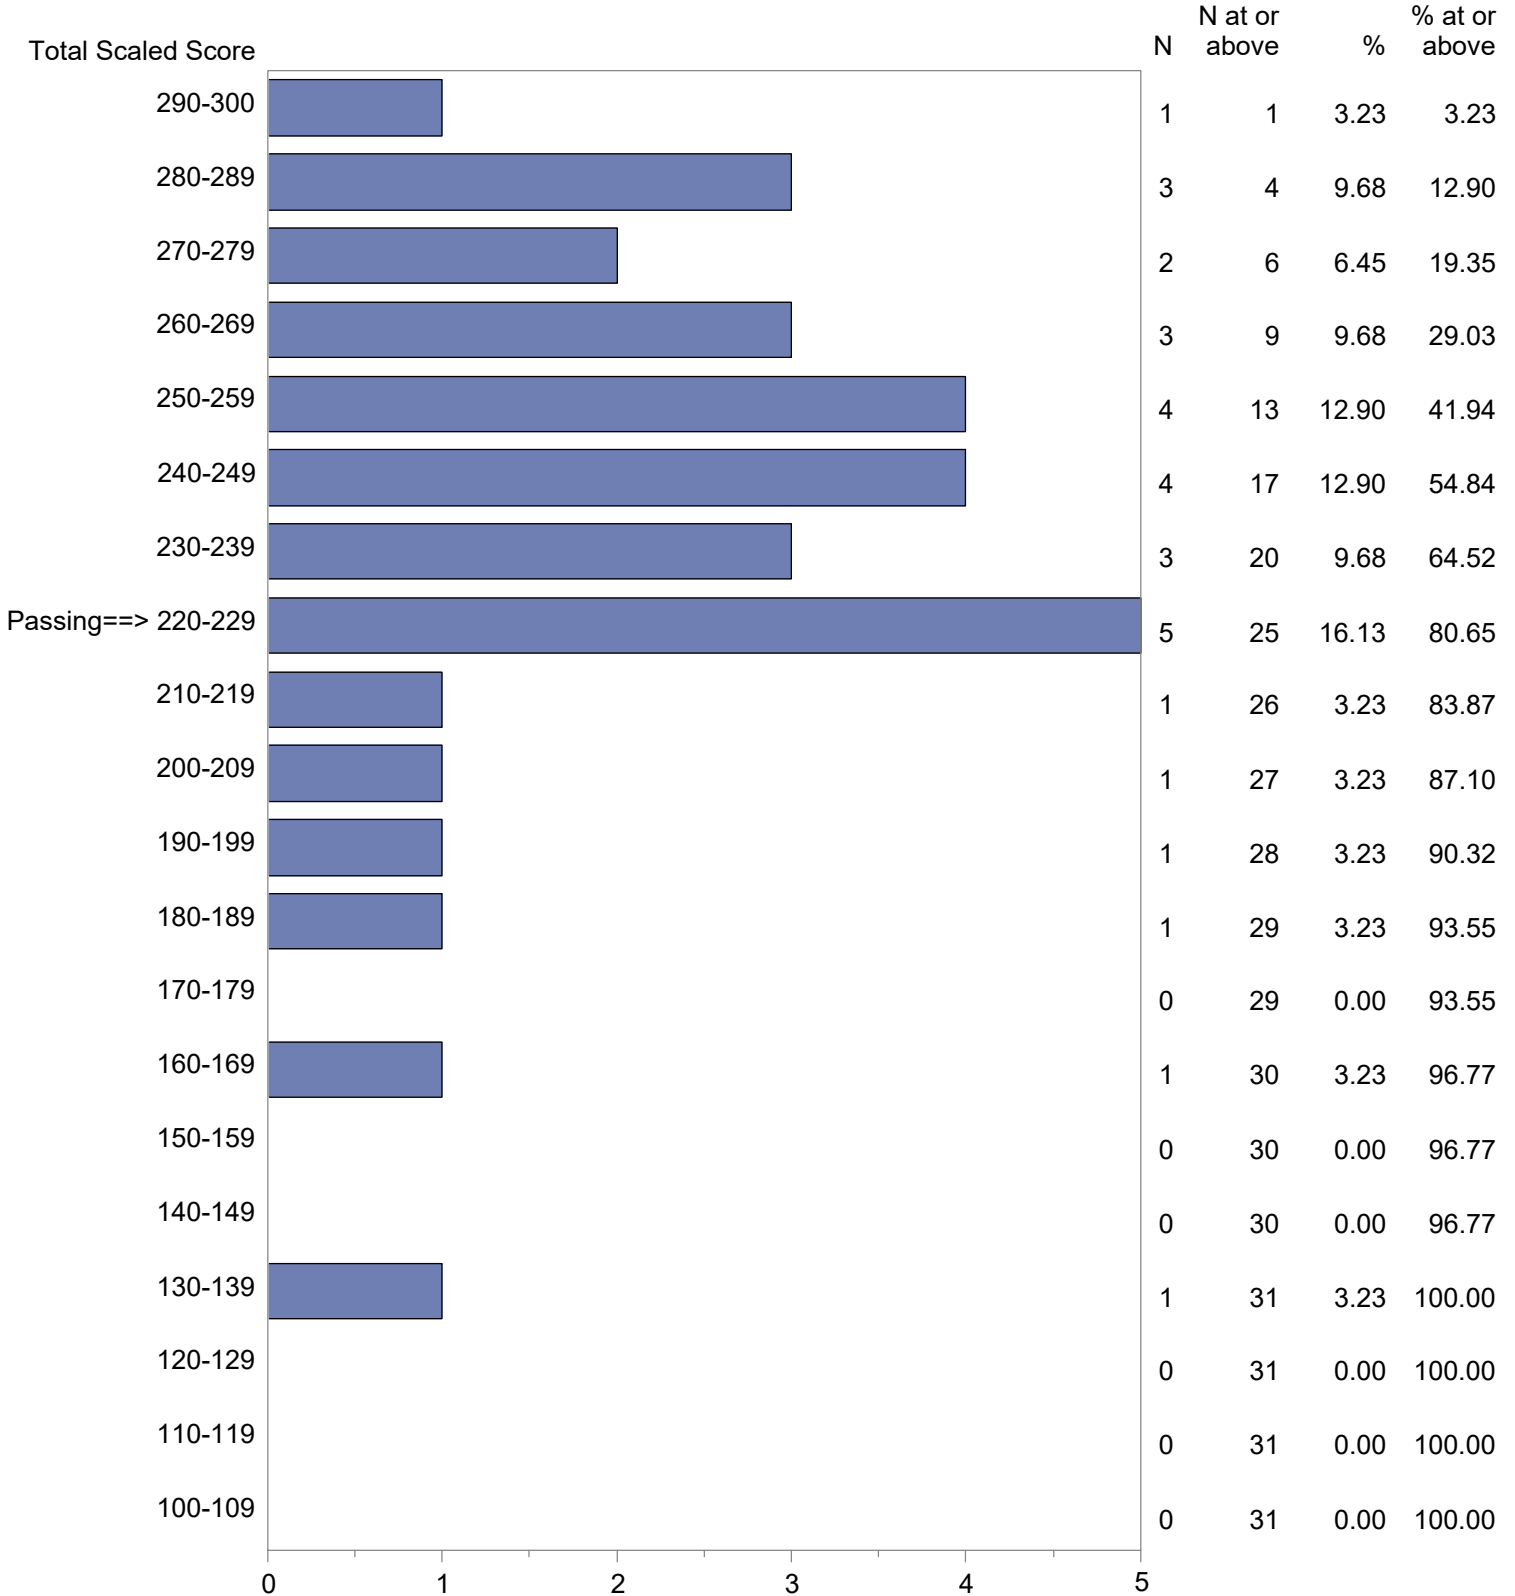

CONFIDENTIAL: NOT FOR DISTRIBUTION

Michigan Test For Teacher Certification (MTTC)
October 1, 2023 - September 30, 2024
Total Scaled Score Distribution by Test Field (All Forms)

Test Field=Family and Consumer Sciences (040)