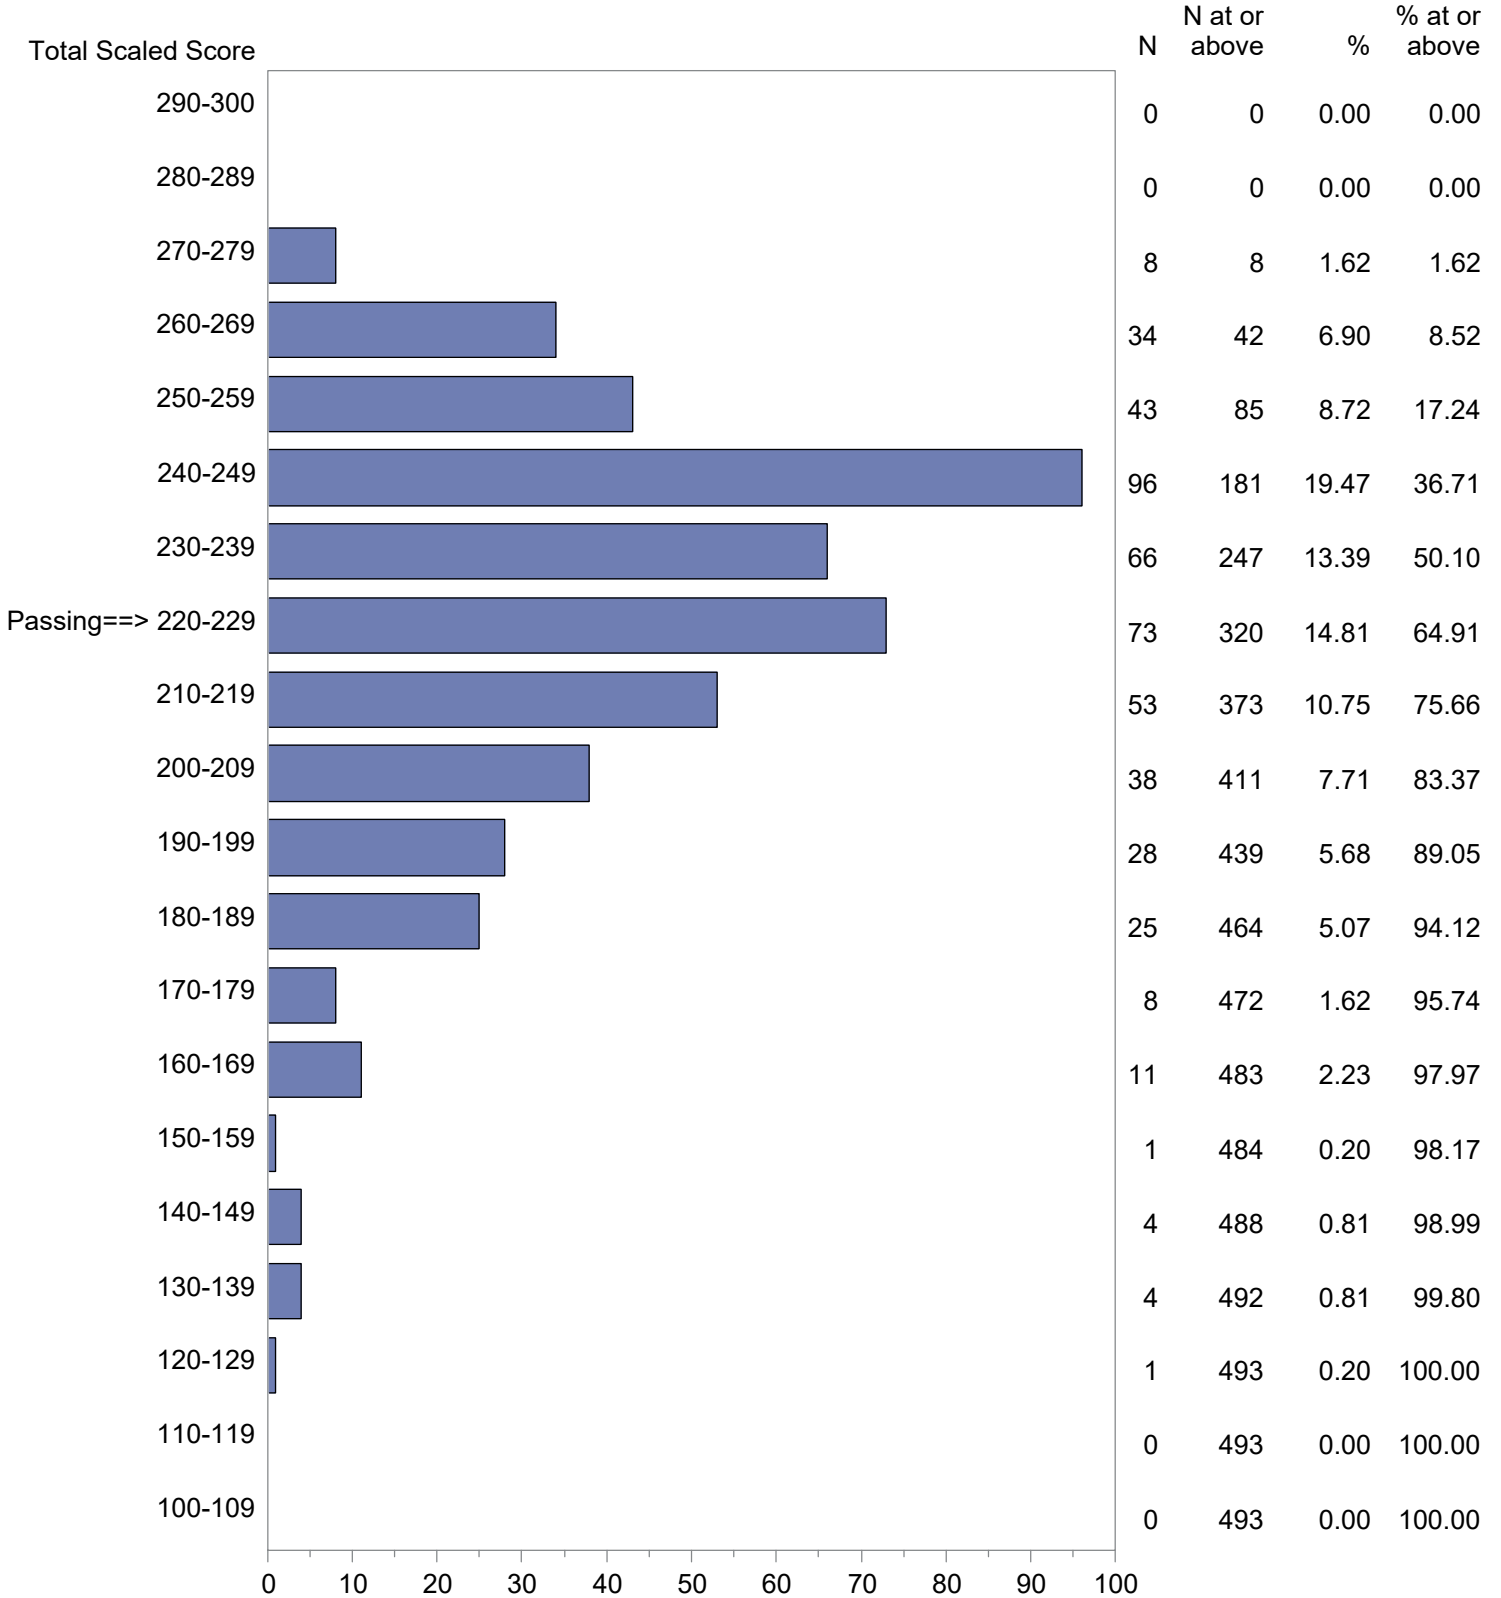

CONFIDENTIAL: NOT FOR DISTRIBUTION

Michigan Test For Teacher Certification (MTTC)
October 1, 2023 - September 30, 2024
Total Scaled Score Distribution by Test Field (All Forms)

Test Field=English as a Second Language (126)