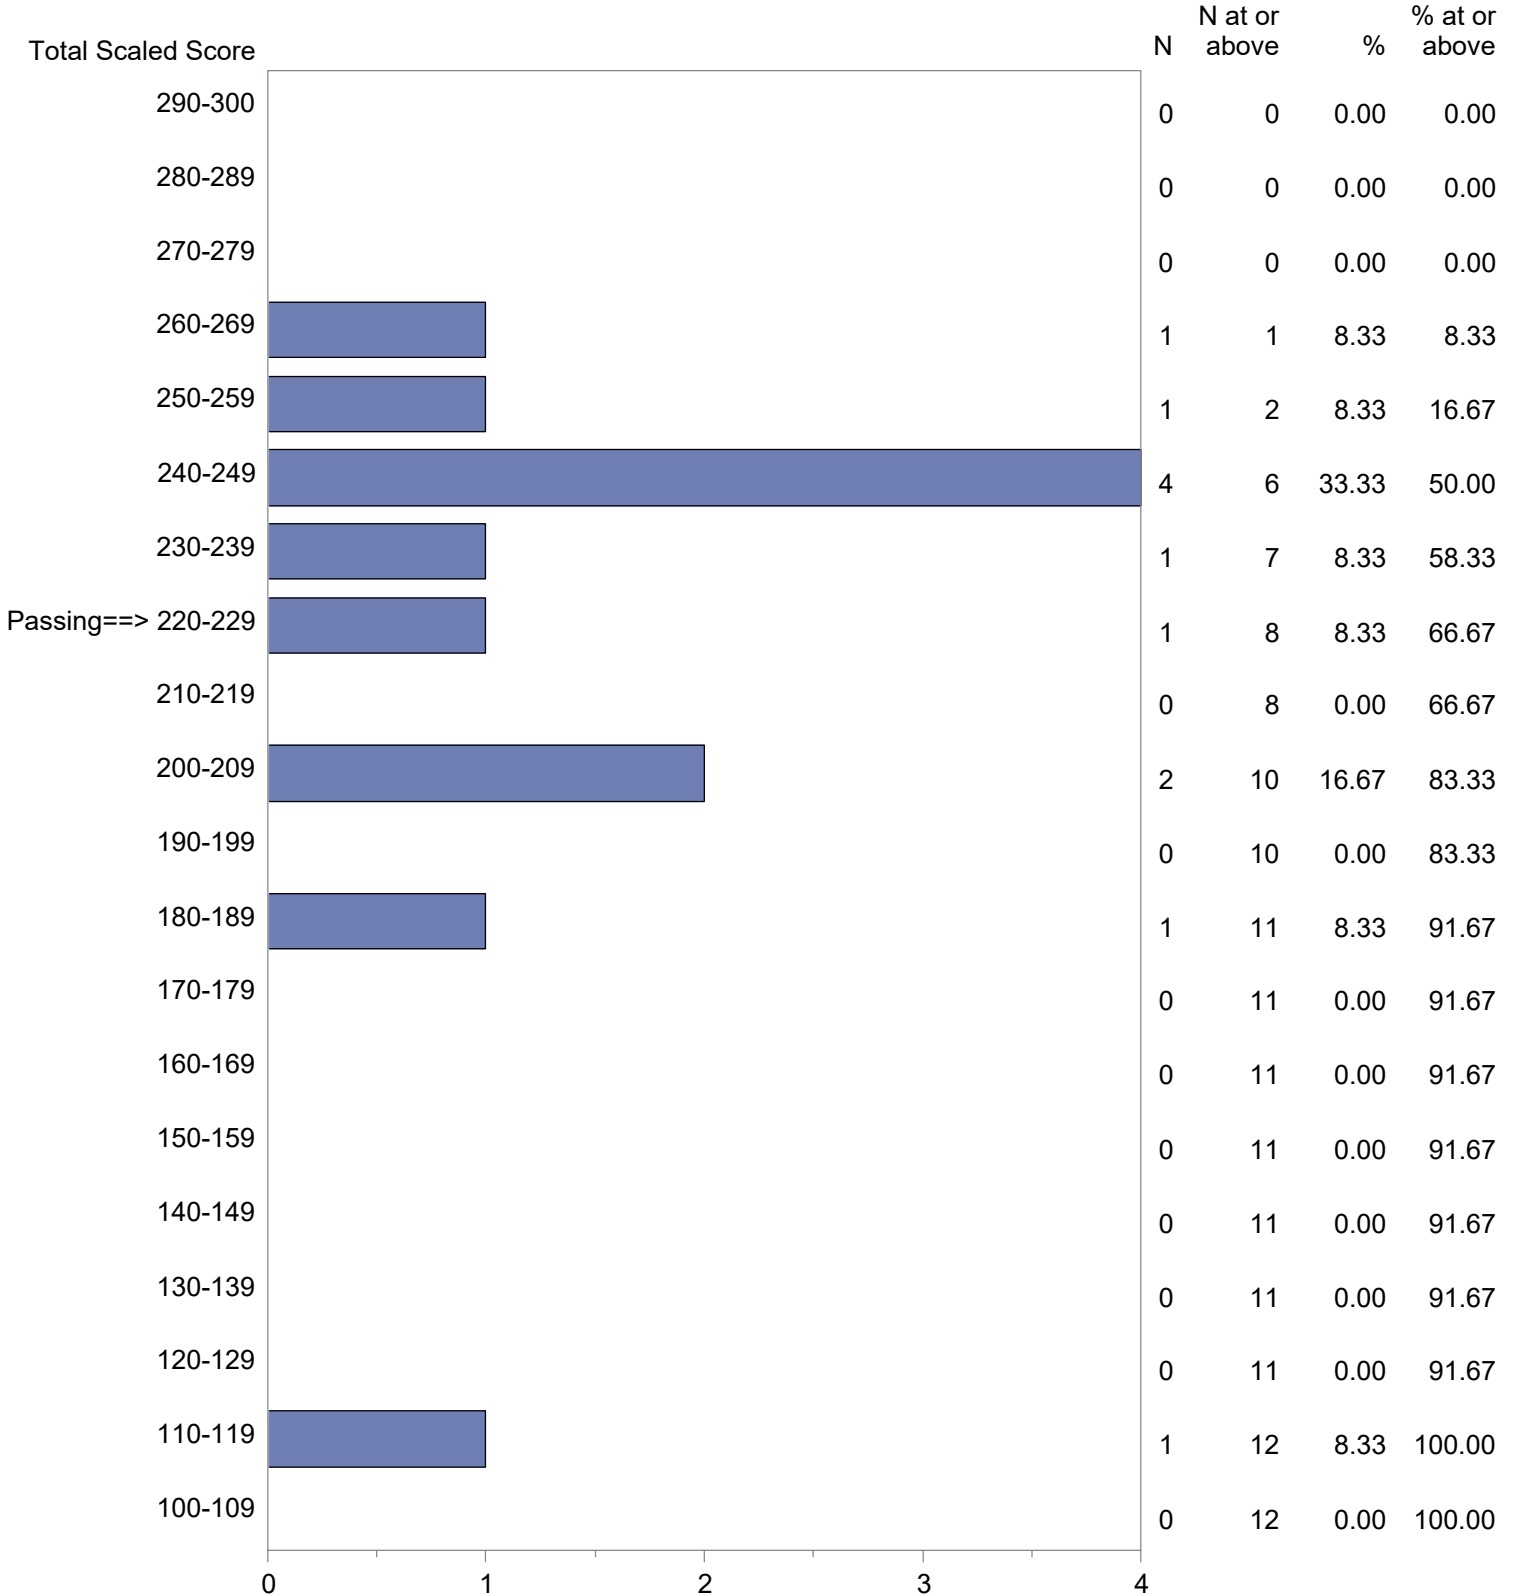

CONFIDENTIAL: NOT FOR DISTRIBUTION

Michigan Test For Teacher Certification (MTTC)
October 1, 2023 - September 30, 2024
Total Scaled Score Distribution by Test Field (All Forms)

Test Field=Physical or Other Health Impairment (058)