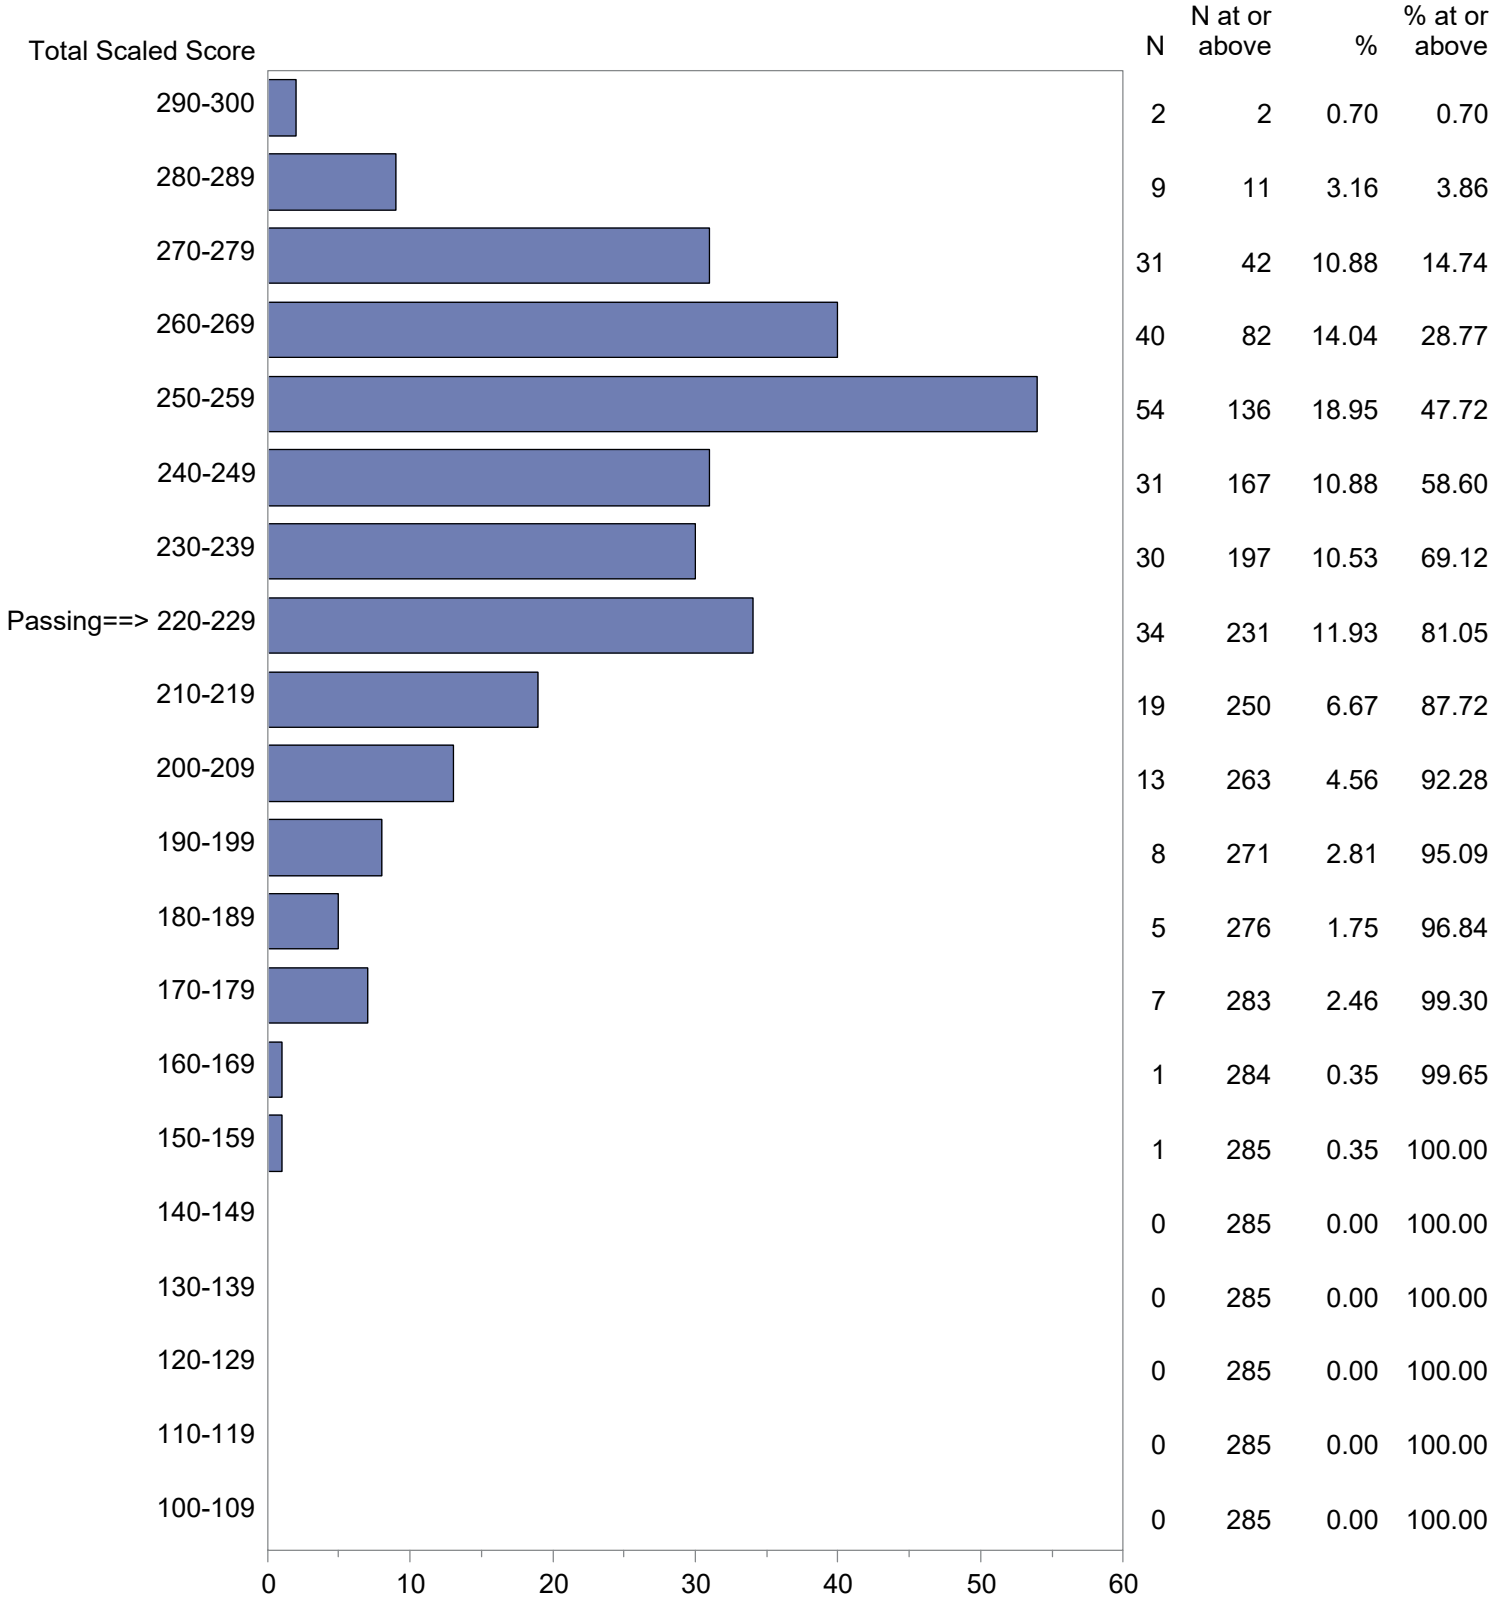

CONFIDENTIAL: NOT FOR DISTRIBUTION

Michigan Test For Teacher Certification (MTTC)
October 1, 2023 - September 30, 2024
Total Scaled Score Distribution by Test Field (All Forms)

Test Field=Cognitive Impairment (115)