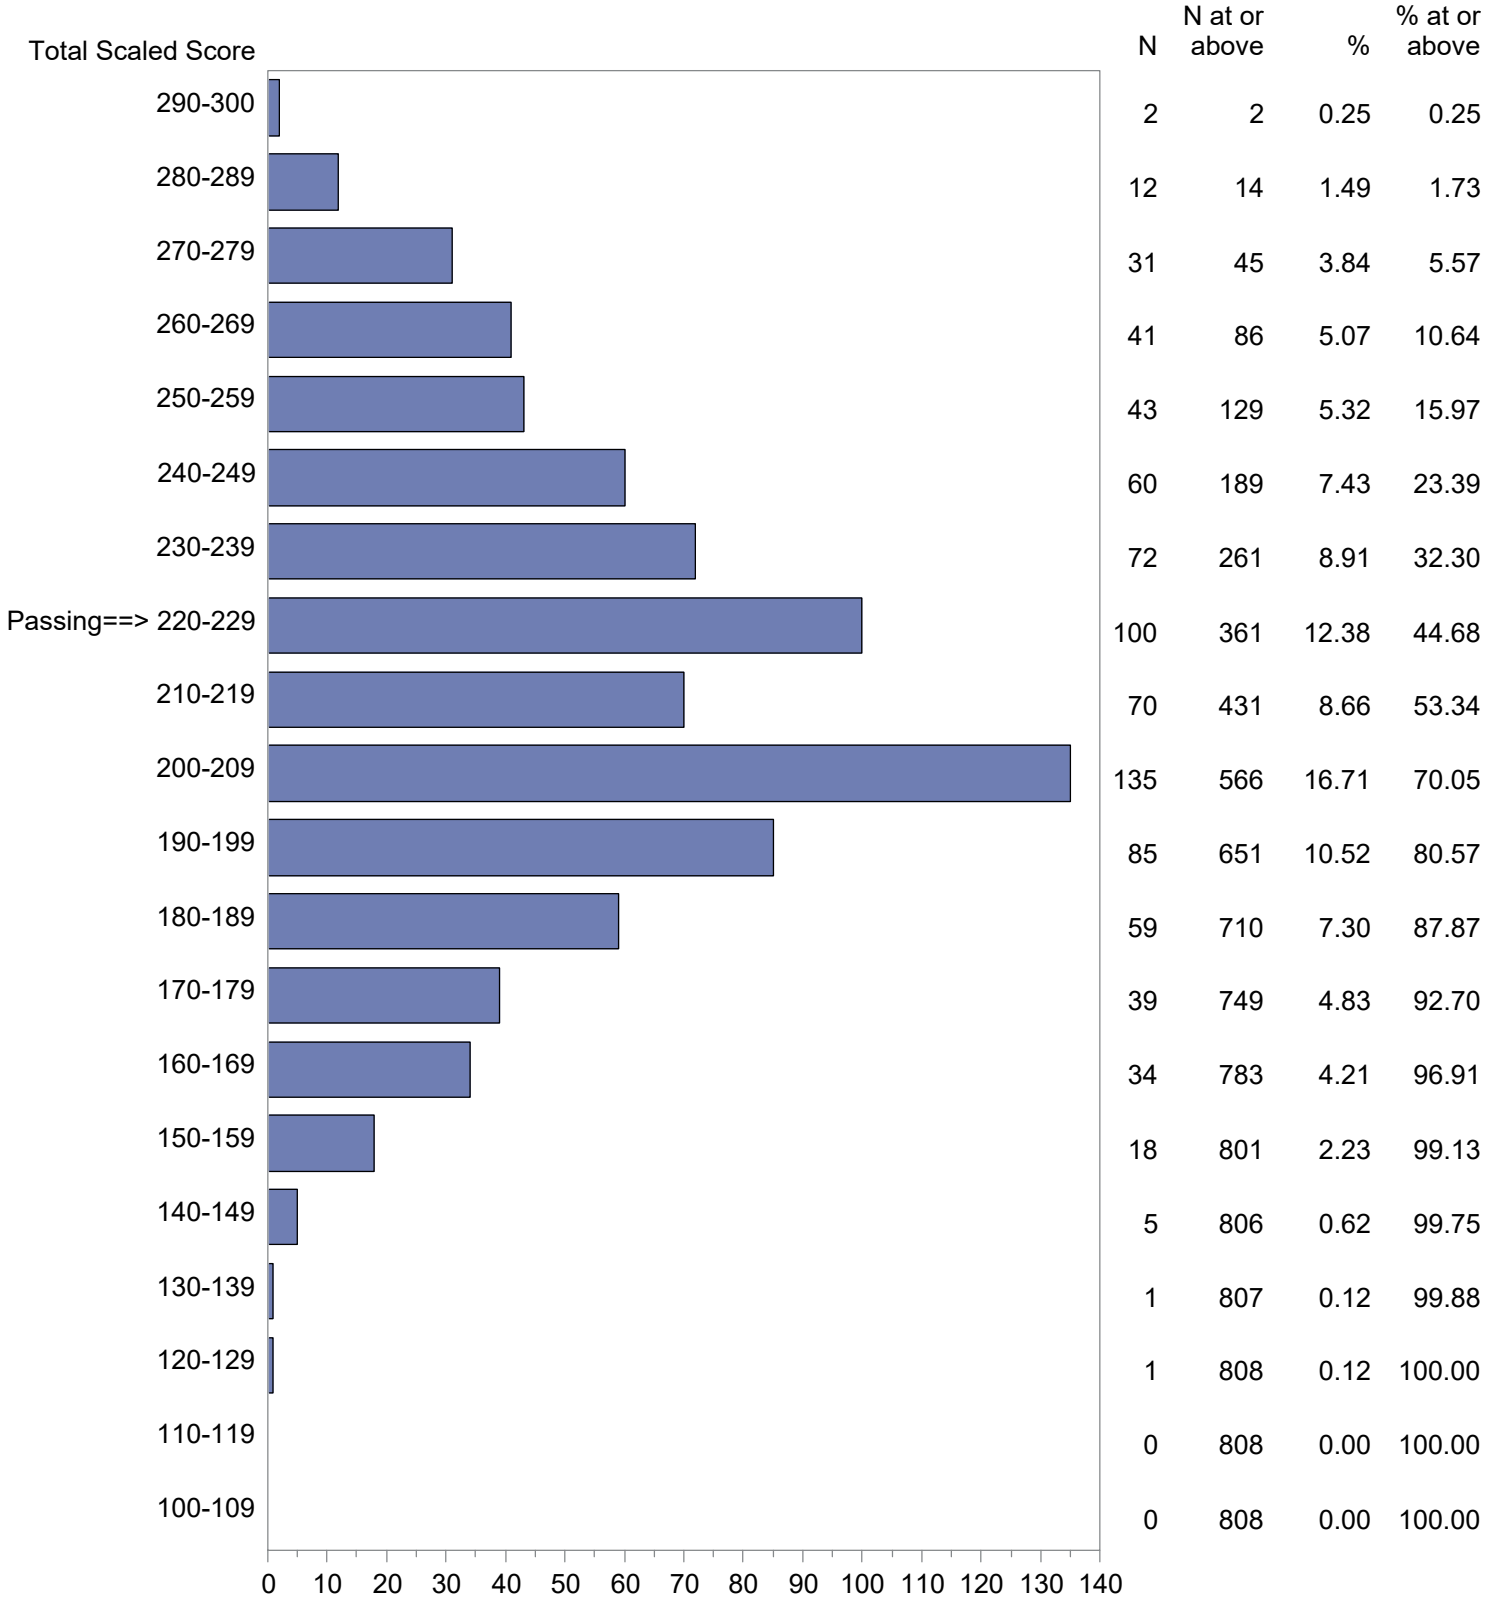

CONFIDENTIAL: NOT FOR DISTRIBUTION

Michigan Test For Teacher Certification (MTTC)
October 1, 2023 - September 30, 2024
Total Scaled Score Distribution by Test Field (All Forms)

Test Field=Social Studies (Secondary) (084)