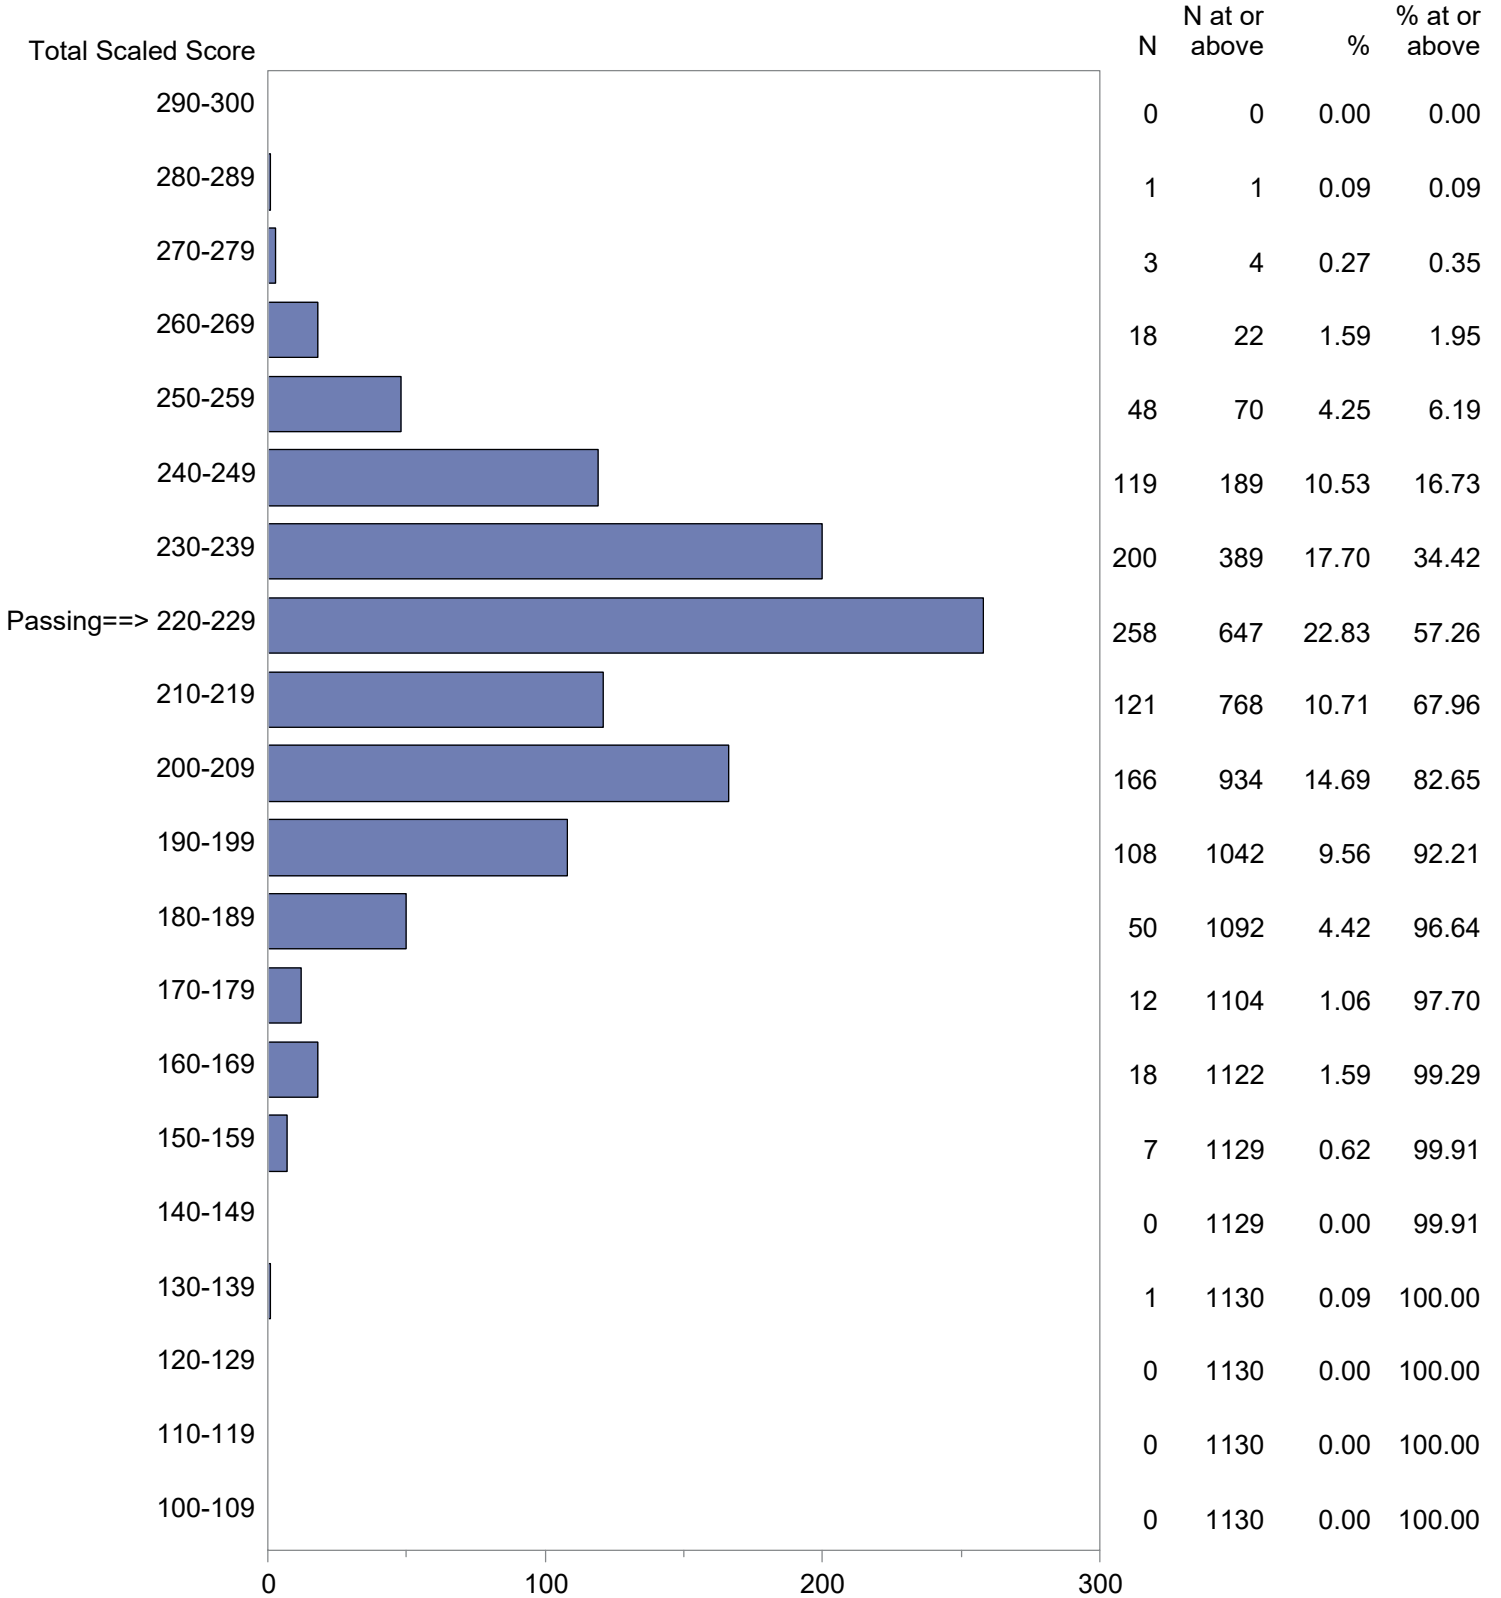

CONFIDENTIAL: NOT FOR DISTRIBUTION

Michigan Test For Teacher Certification (MTTC)
October 1, 2023 - September 30, 2024
Total Scaled Score Distribution by Test Field (All Forms)

Test Field=Upper Elem. Ed. Subtest 2 (122)